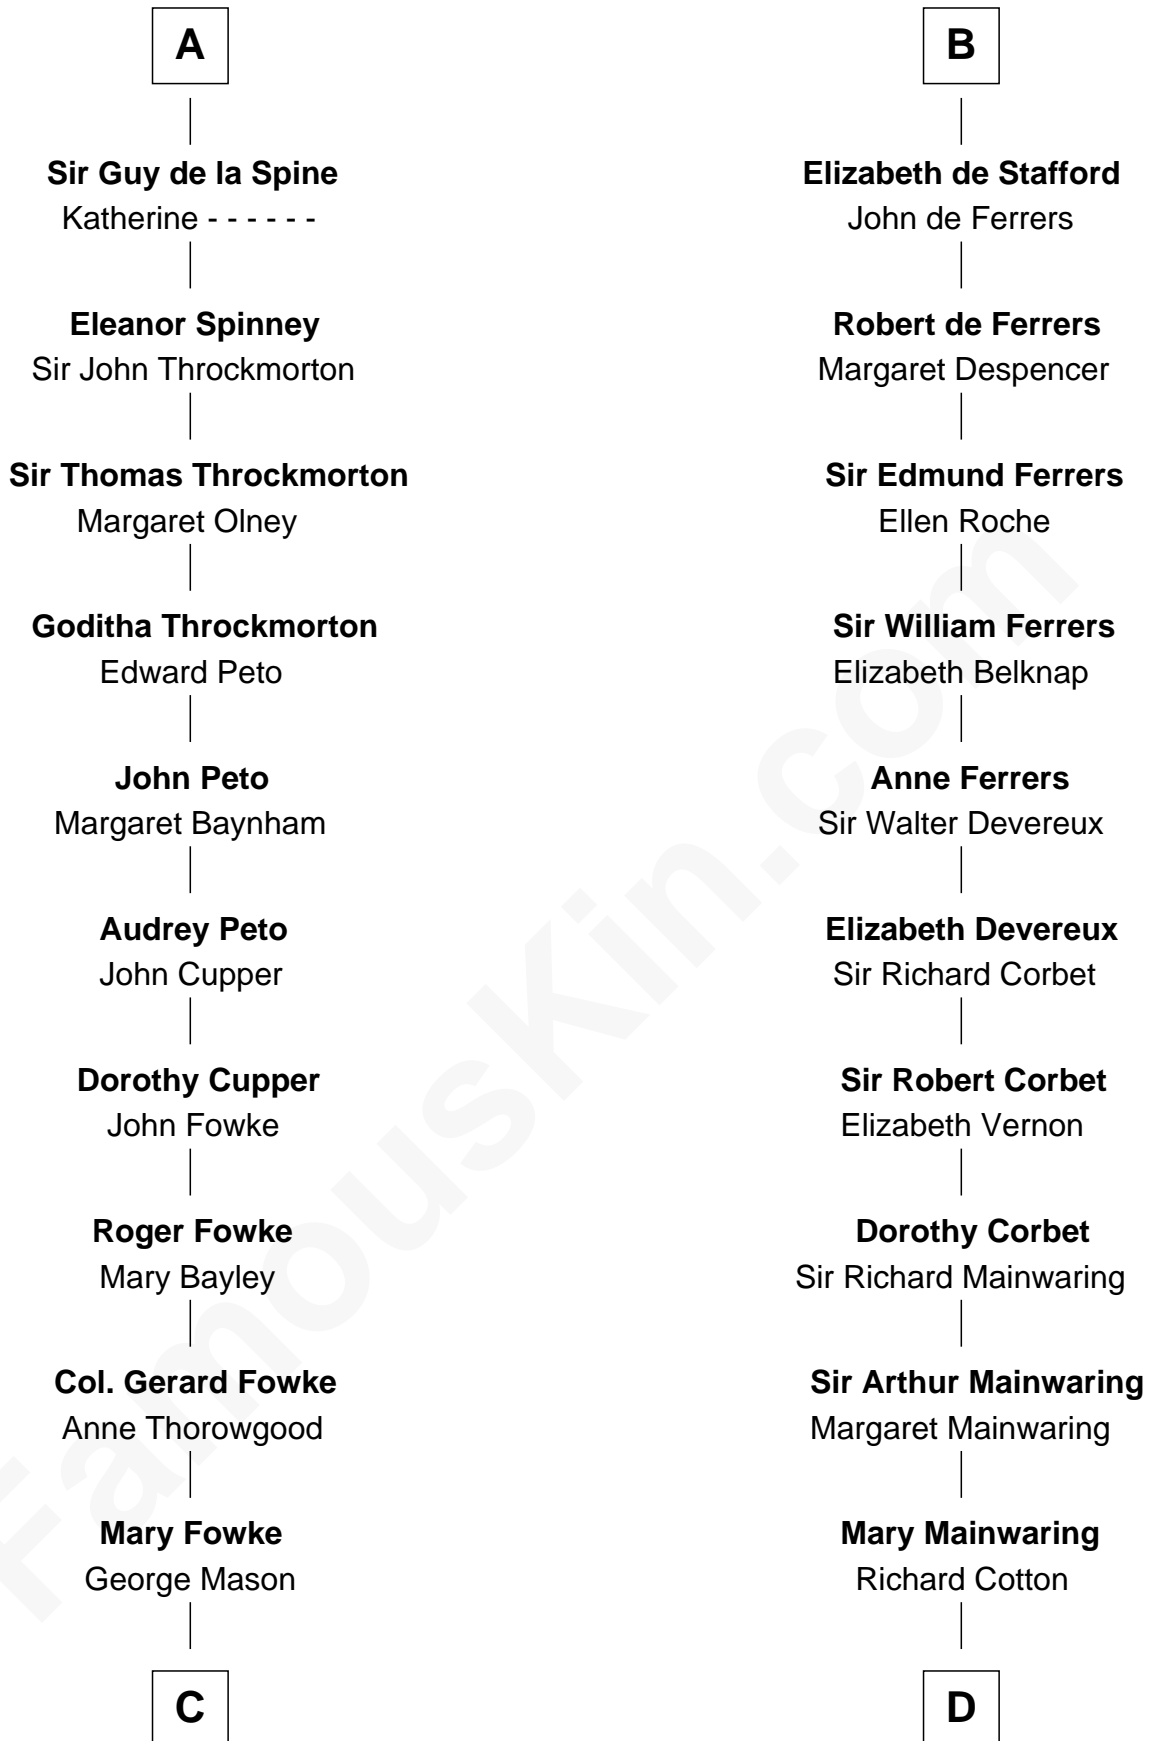

FamousKin.com

Relationship Chart of

Fitzhugh Lee

40th Governor of Virginia

18th cousin 3 times removed of

Robert Abell

(c1605 - 1663) Great Migration Immigrant 1630

C

George Mason
Ann Thompson

George Mason
Anne Eilbeck

Gen. John Mason
Anne Maria Murray

Anna Maria Mason
Sydney Smith Lee

Fitzhugh Lee
40th Governor of Virginia

D

Frances Cotton
George Abell

Robert Abell
Great Migration Immigrant 1630