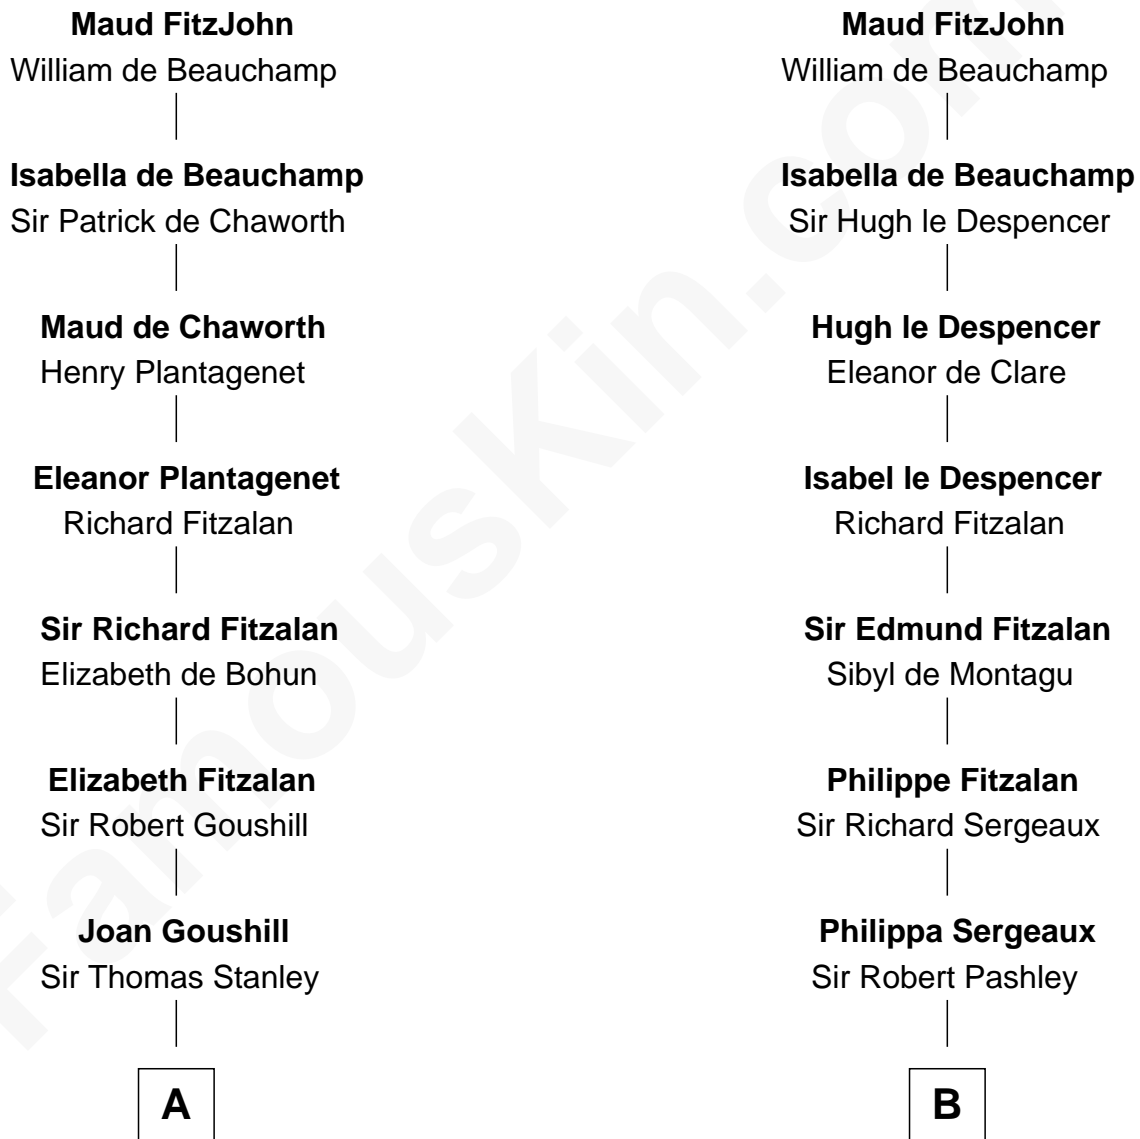

FamousKin.com

Relationship Chart of

Fitzhugh Lee

40th Governor of Virginia

19th cousin 2 times removed of

Susan B. Anthony

Women's Rights Advocate

Sir John FitzGeoffrey

Isabel le Bigod

C

Maj. Gen. Henry Lee

Anne Hill Carter

Sydney Smith Lee

Anna Maria Mason

Fitzhugh Lee

40th Governor of Virginia