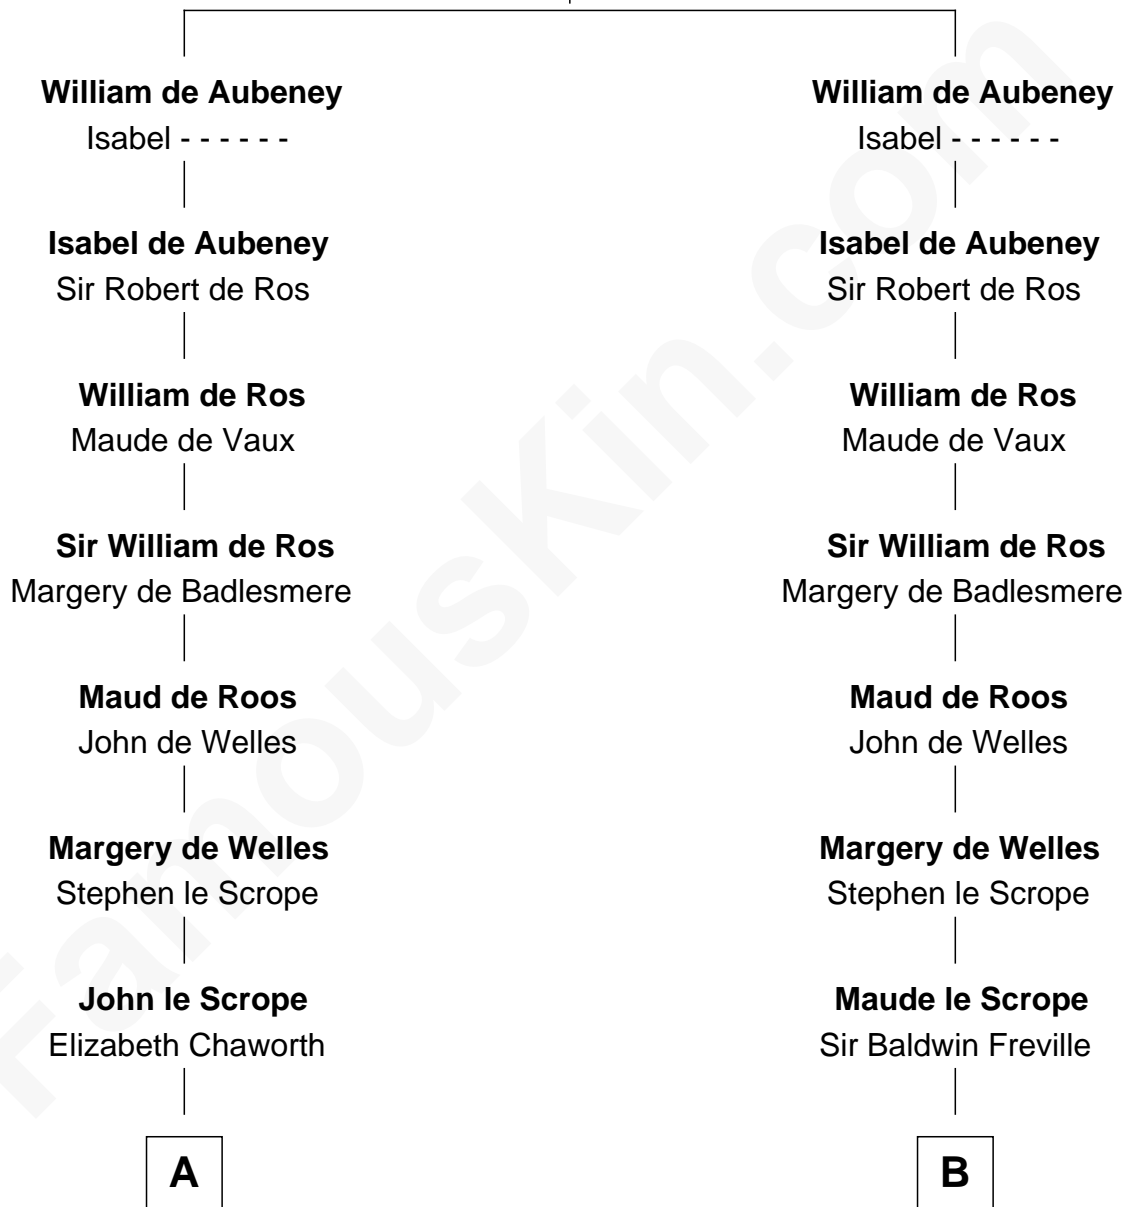

FamousKin.com Relationship Chart of

Fitzhugh Lee

40th Governor of Virginia

20th cousin of

Susan B. Anthony

Women's Rights Advocate

William d'Aubenev
Margaret de Umfreville

C

Anne Butler Moore

Charles Carter

Anne Hill Carter
Maj. Gen. Henry Lee

Sydney Smith Lee
Anna Maria Mason

Fitzhugh Lee
40th Governor of Virginia

D

Judith Hicks

David Anthony

Humphrey Anthony
Hannah Lapham

Daniel Anthony
Lucy Read

Susan B. Anthony
Women's Rights Advocate

FamousKin.com