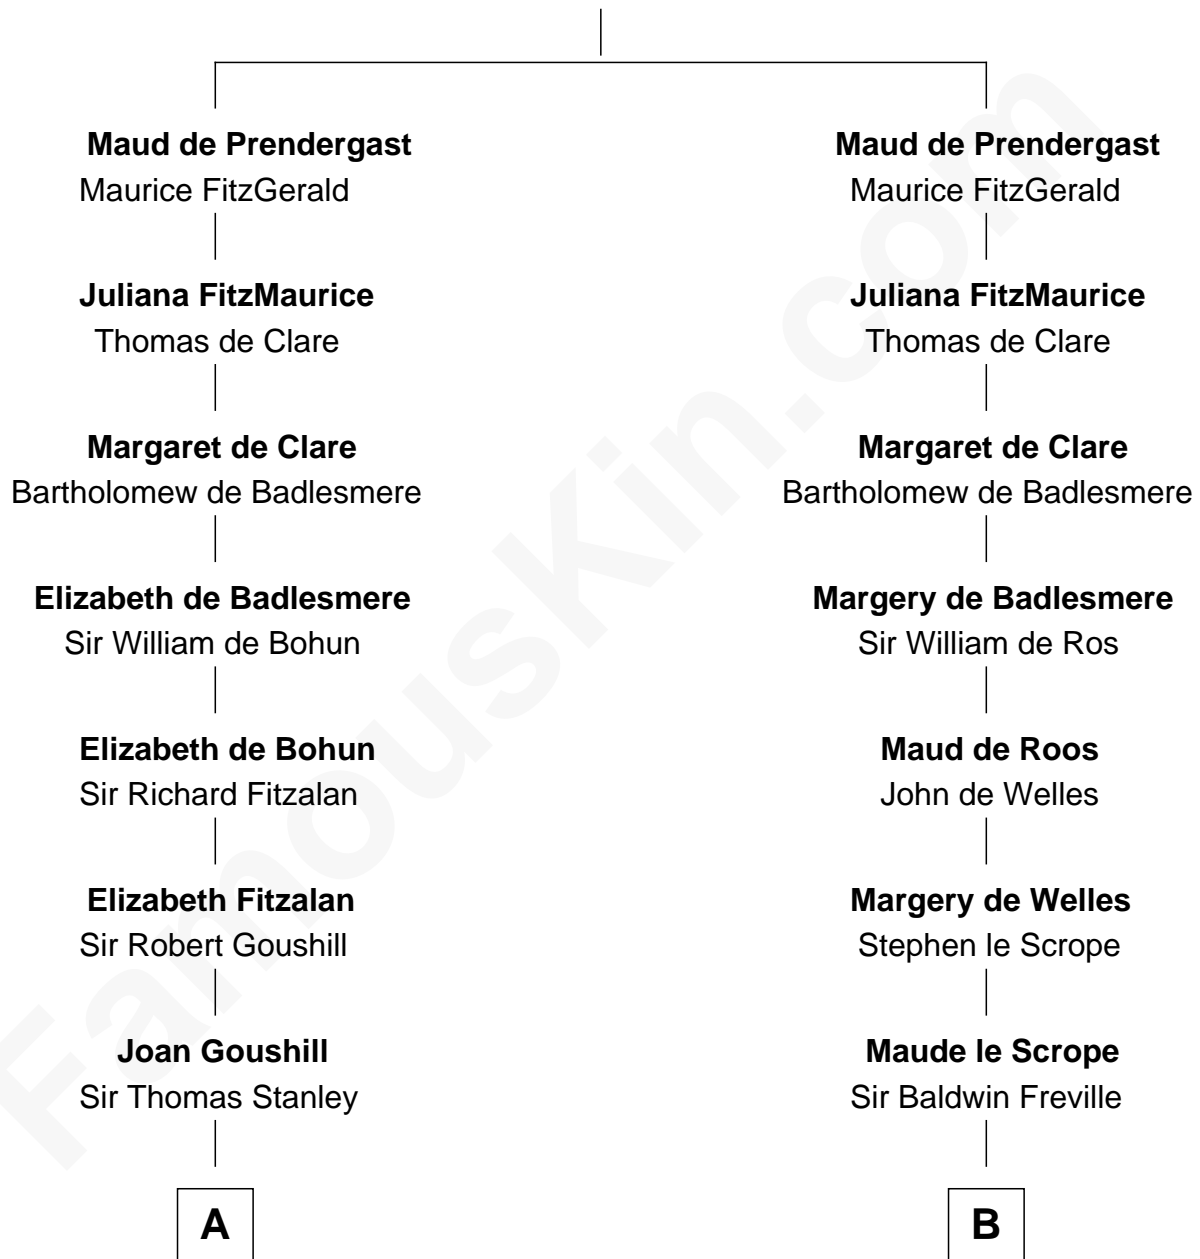

FamousKin.com

Relationship Chart of

Fitzhugh Lee

40th Governor of Virginia

19th cousin 1 time removed of

Susan B. Anthony

Women's Rights Advocate

Sir Gerald de Prendergast

A

Katherine Stanley

Sir John Savage

Dulcia Savage

Sir Henry Bold

Maud Bold

Thomas Gerard

Jennet Gerard