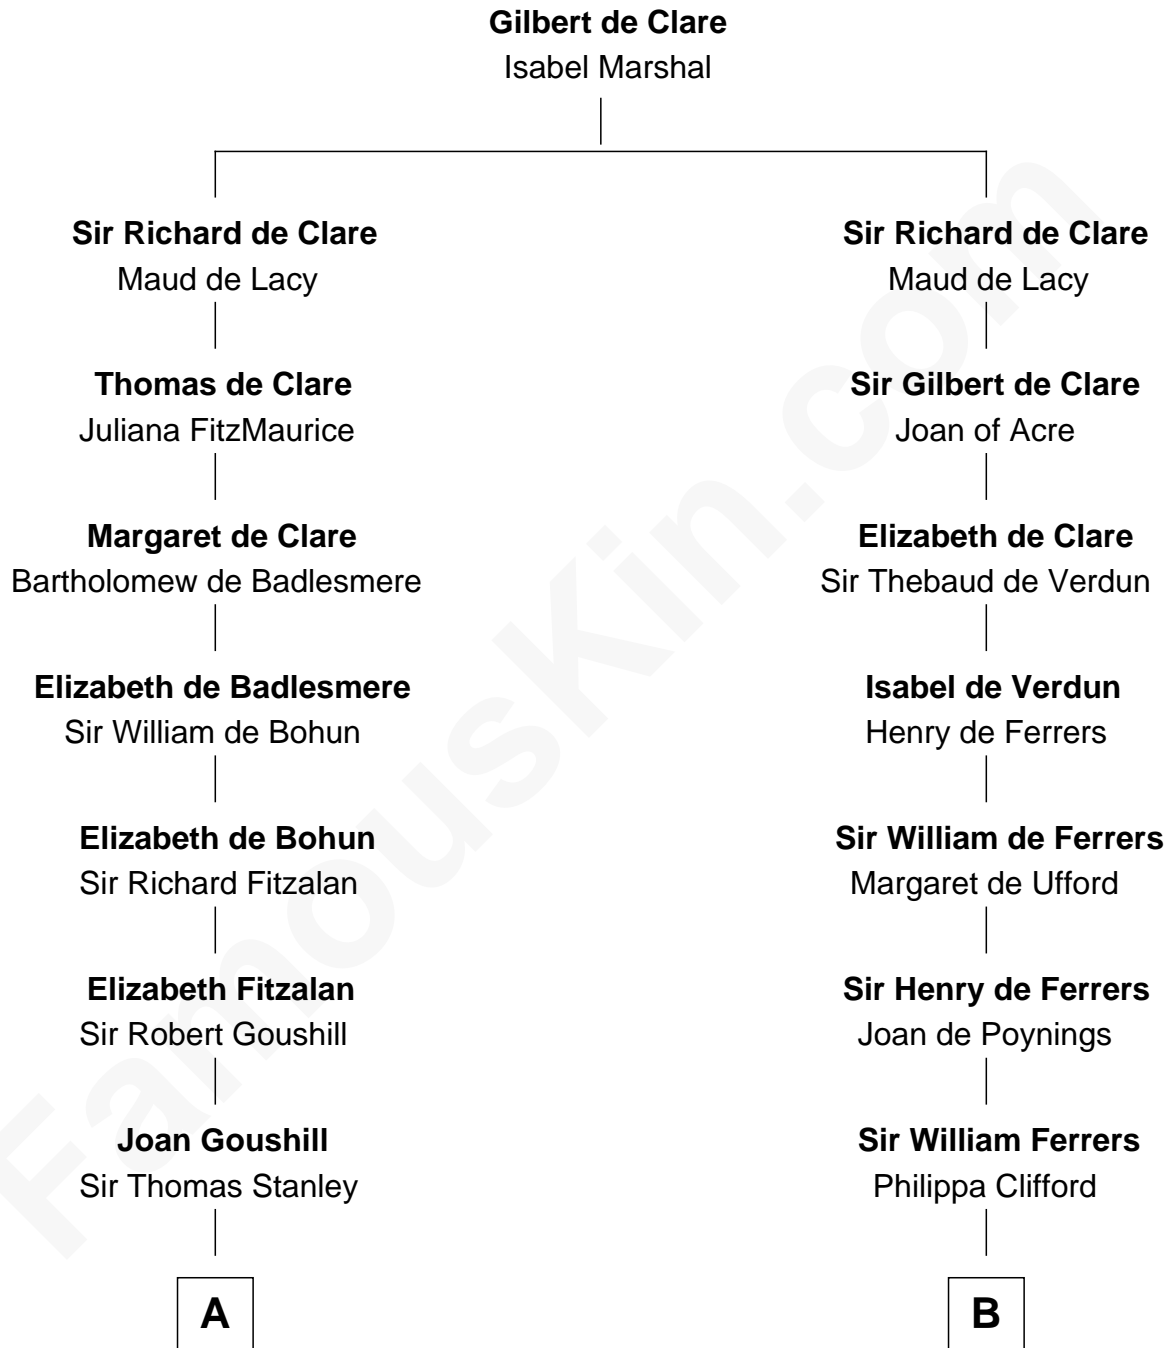

FamousKin.com

Relationship Chart of

Fitzhugh Lee

40th Governor of Virginia

19th cousin 1 time removed of

Susan B. Anthony

Women's Rights Advocate

A