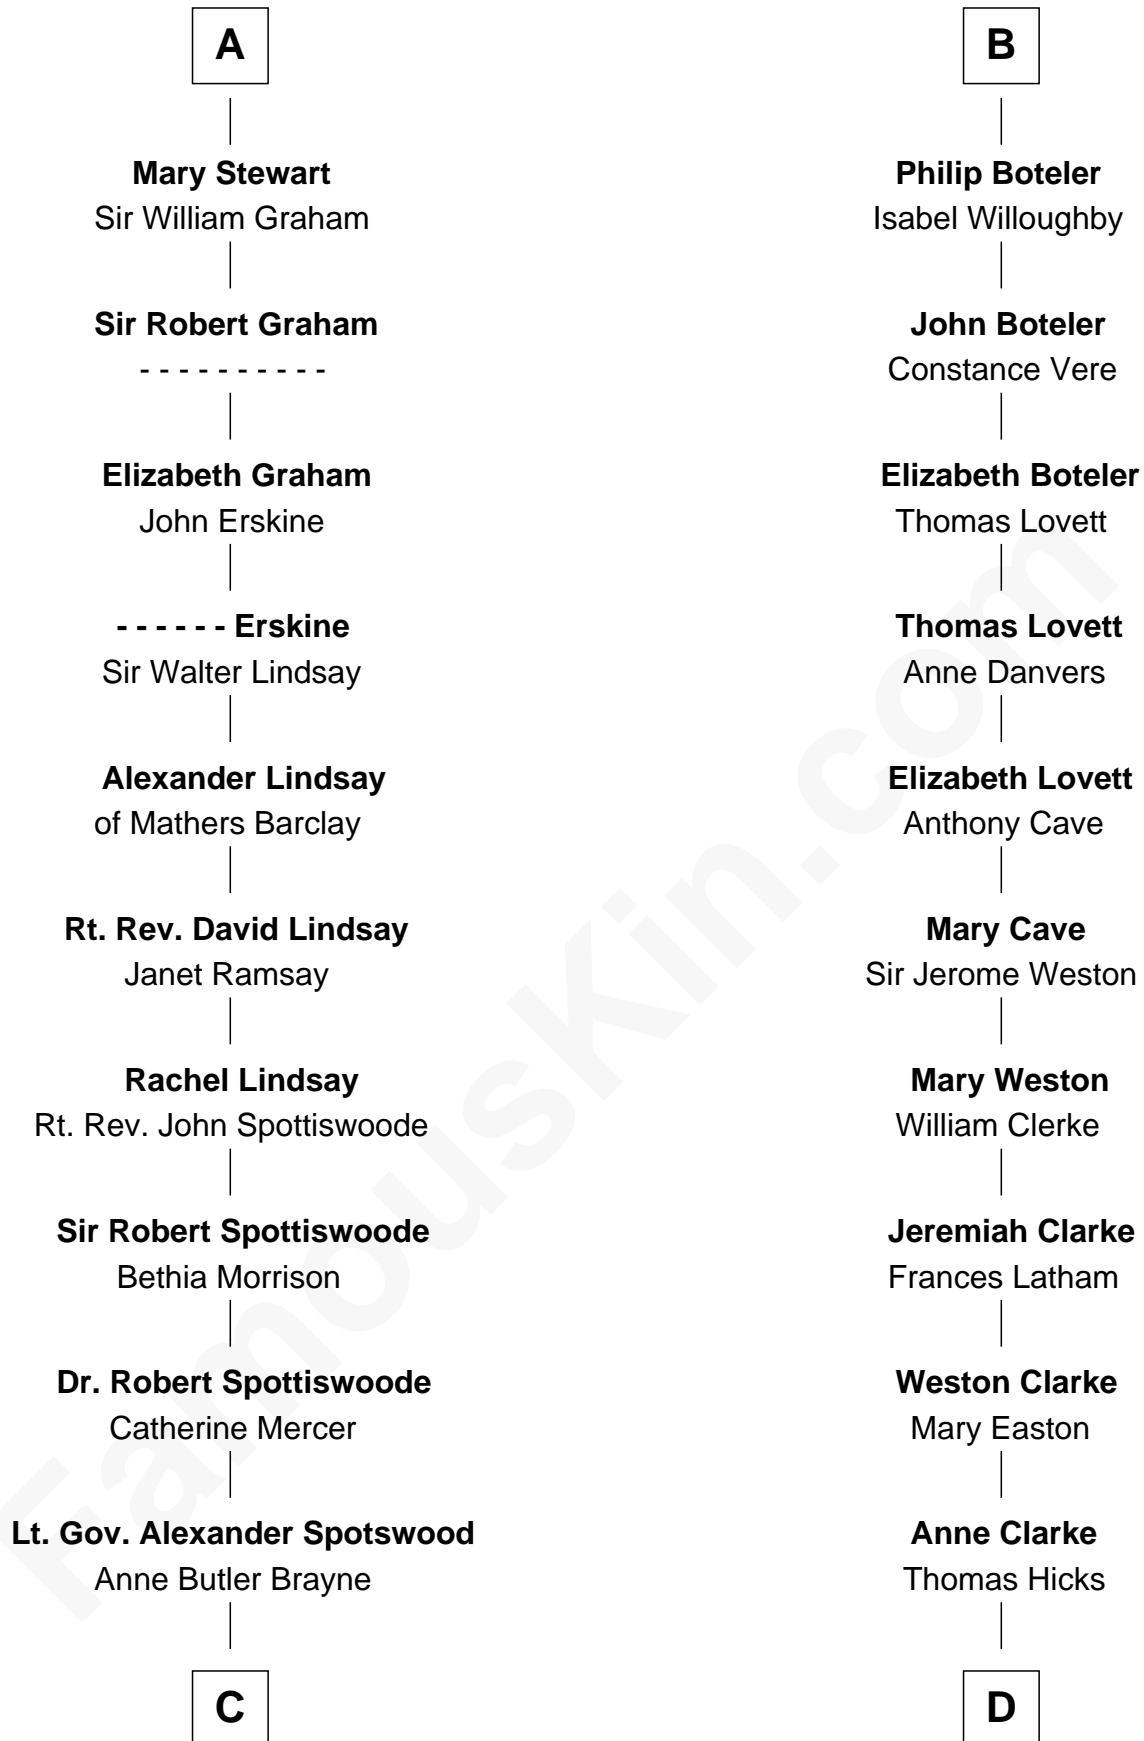

FamousKin.com Relationship Chart of

Fitzhugh Lee

40th Governor of Virginia

21st cousin of

Susan B. Anthony

Women's Rights Advocate

David of Huntingdon

Maud of Chester

C

Anne Catherine Spotswood

Col. Bernard Moore

Anne Butler Moore

Charles Carter

Anne Hill Carter

Maj. Gen. Henry Lee

Sydney Smith Lee

Anna Maria Mason

Fitzhugh Lee

40th Governor of Virginia

D

Thomas Hicks

Judith Akin

Judith Hicks

David Anthony