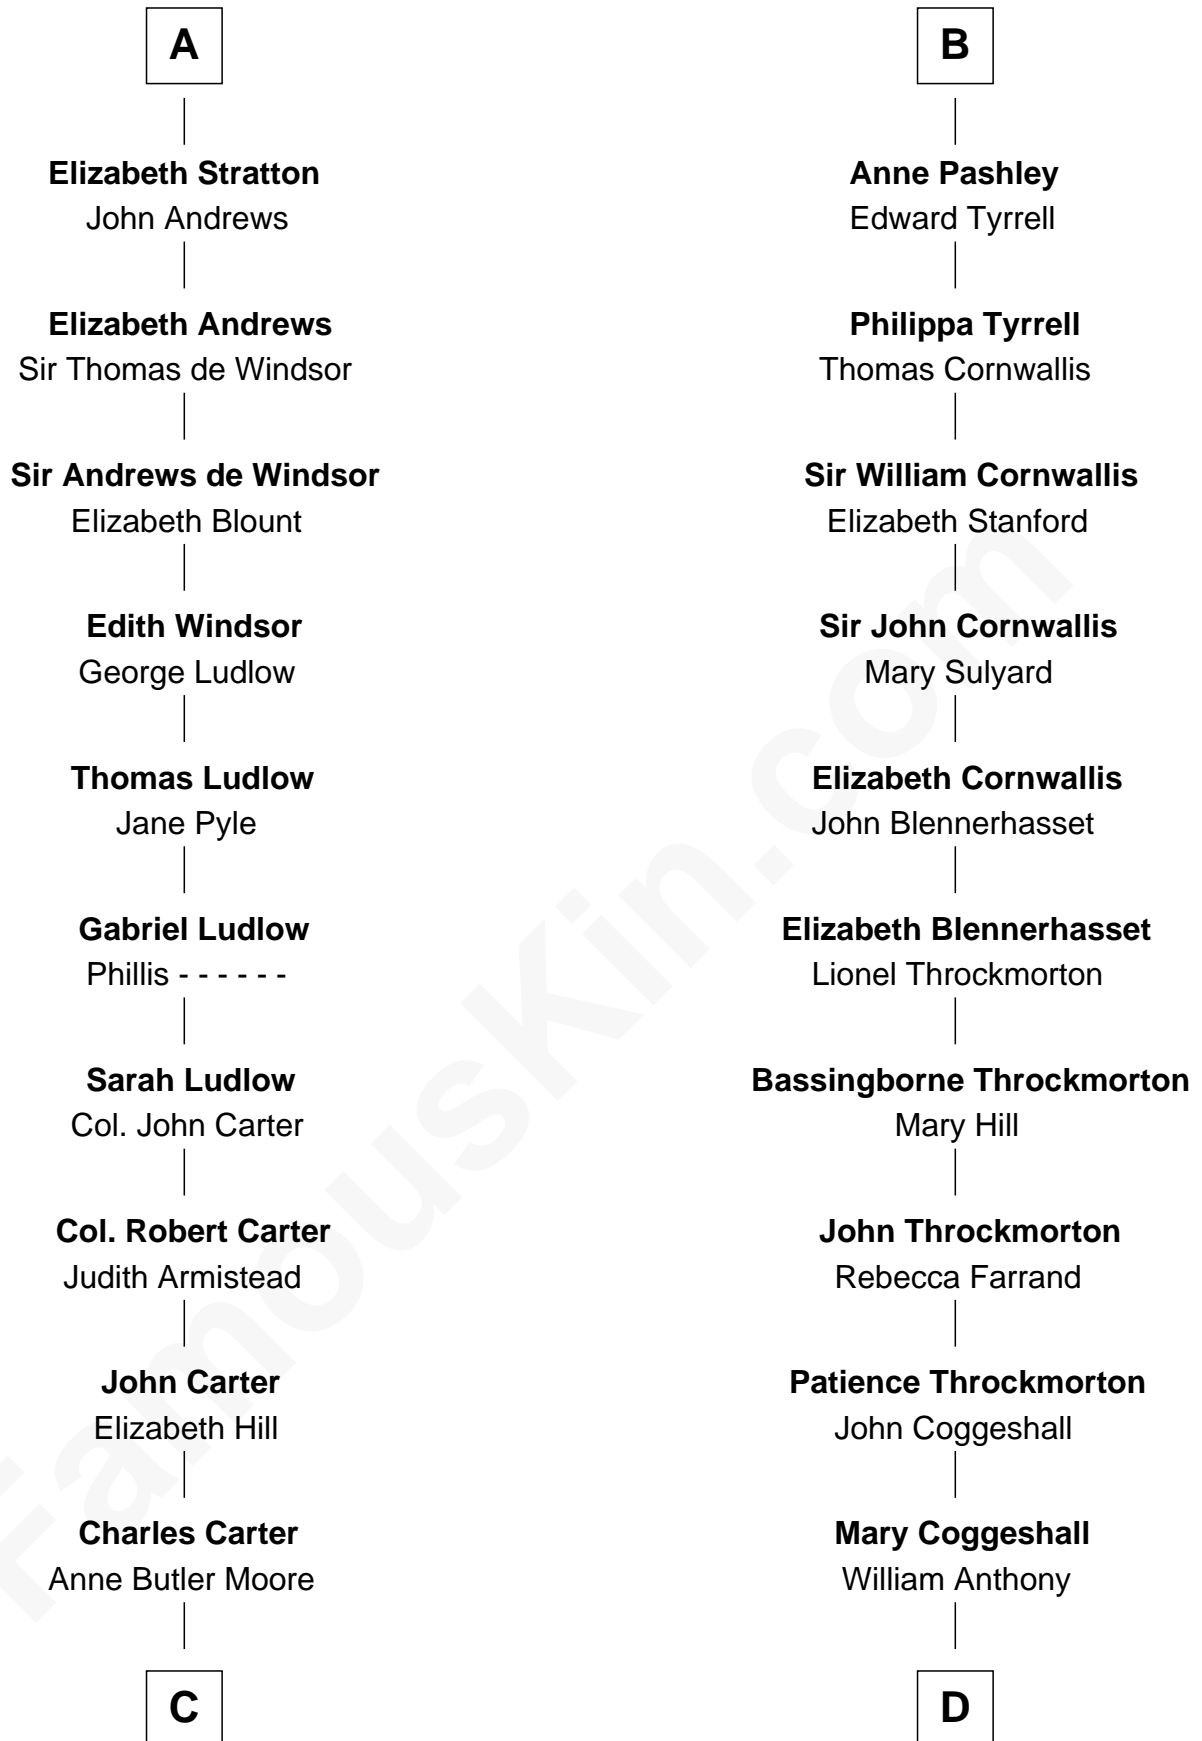

FamousKin.com

Relationship Chart of

Fitzhugh Lee

40th Governor of Virginia

19th cousin 2 times removed of

Susan B. Anthony

Women's Rights Advocate

Sir Philip Basset

C

Anne Hill Carter
Maj. Gen. Henry Lee

Sydney Smith Lee
Anna Maria Mason

Fitzhugh Lee
40th Governor of Virginia

D

William Anthony
Alice Eddy

David Anthony
Judith Hicks

Humphrey Anthony
Hannah Lapham

Daniel Anthony
Lucy Read

Susan B. Anthony
Women's Rights Advocate