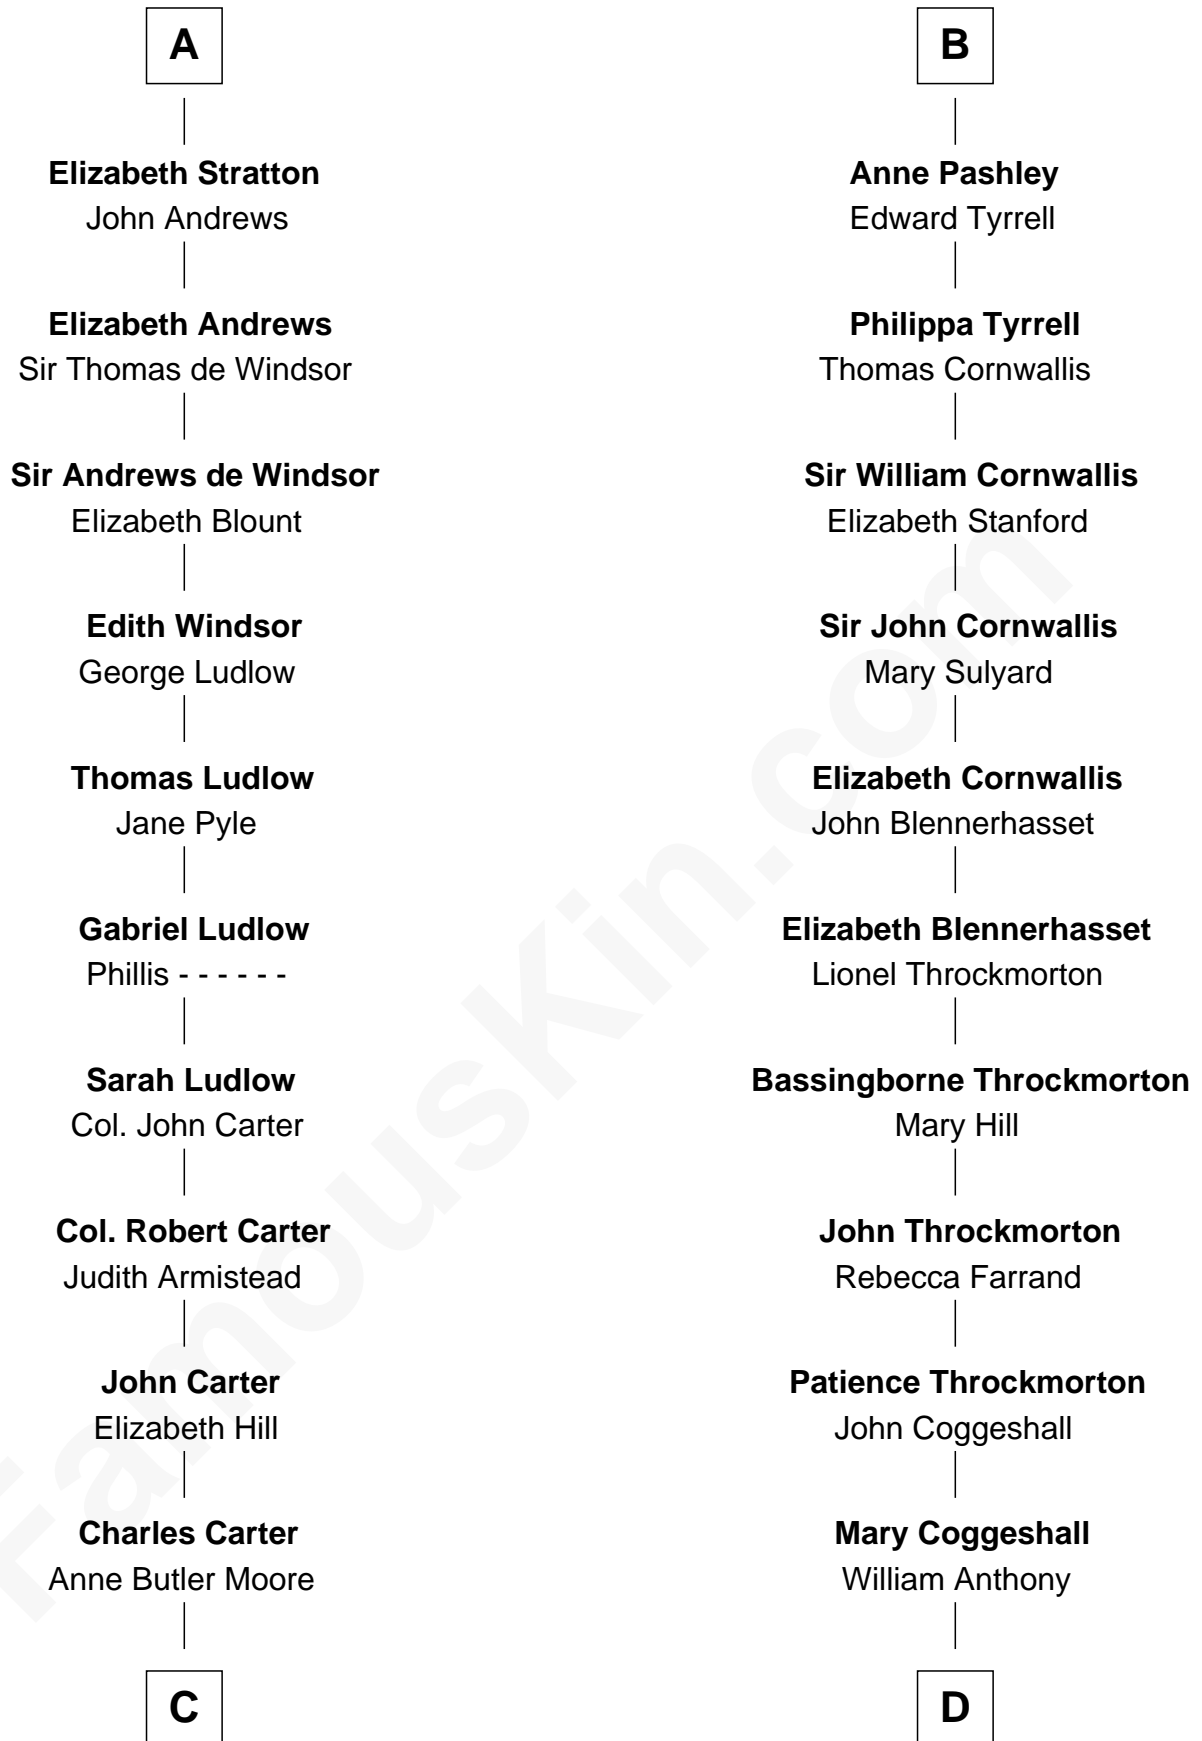

FamousKin.com

Relationship Chart of

Fitzhugh Lee

40th Governor of Virginia

19th cousin 2 times removed of

Susan B. Anthony

Women's Rights Advocate

Sir Hugh le Despencer

C

Anne Hill Carter
Maj. Gen. Henry Lee

Sydney Smith Lee
Anna Maria Mason

Fitzhugh Lee
40th Governor of Virginia

D

William Anthony
Alice Eddy

David Anthony
Judith Hicks

Humphrey Anthony
Hannah Lapham

Daniel Anthony
Lucy Read

Susan B. Anthony
Women's Rights Advocate