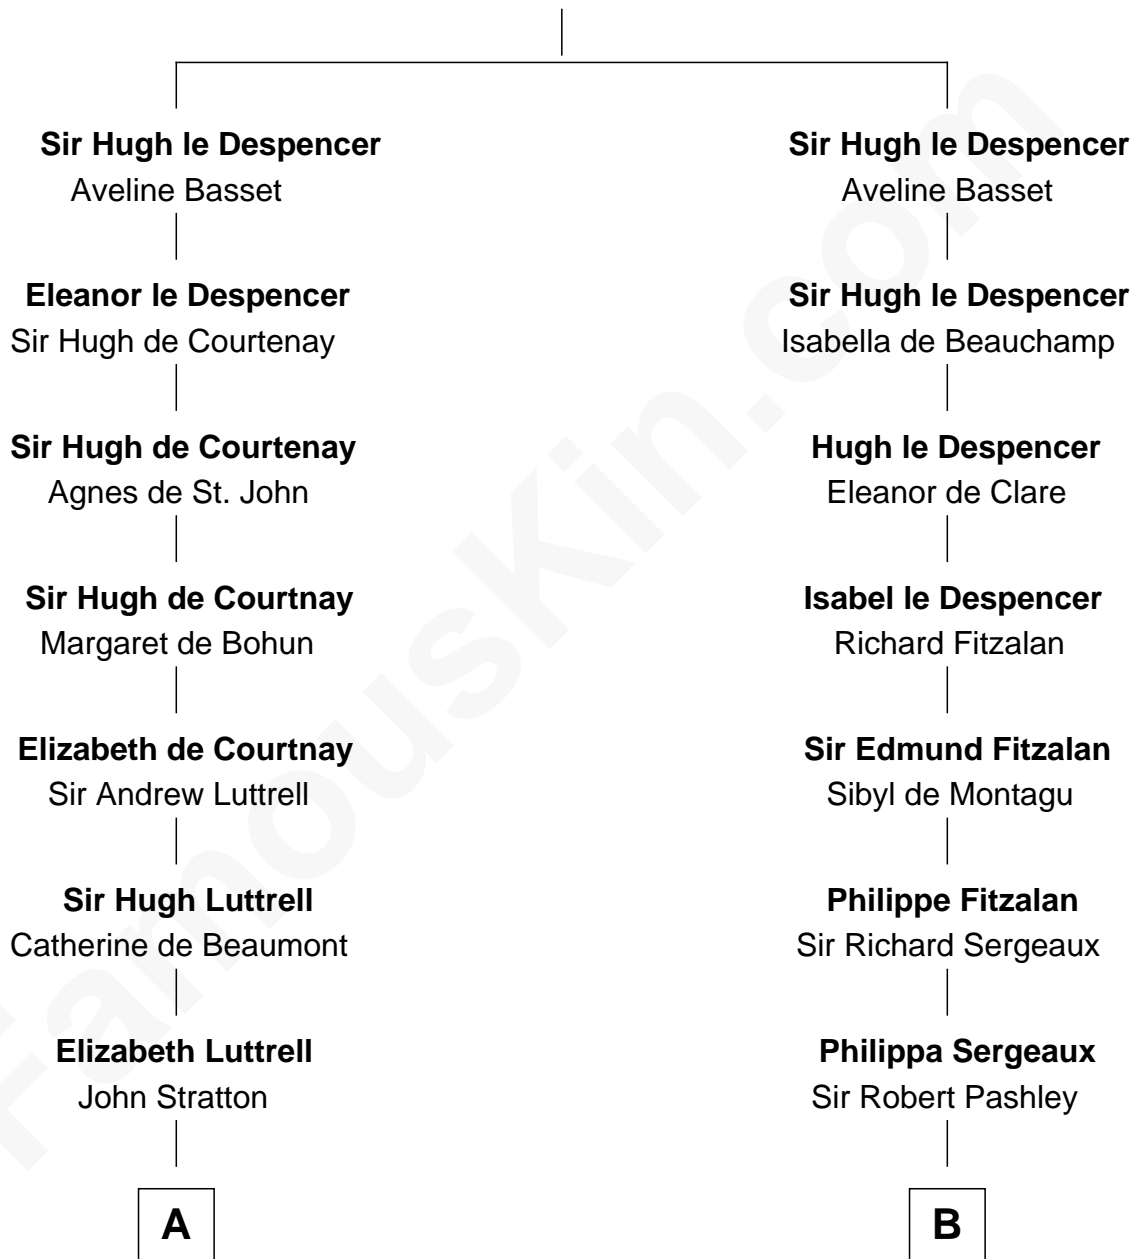

FamousKin.com

Relationship Chart of

Fitzhugh Lee

40th Governor of Virginia

19th cousin 2 times removed of

Susan B. Anthony

Women's Rights Advocate

Sir Hugh le Despencer

C

Anne Hill Carter
Maj. Gen. Henry Lee

Sydney Smith Lee
Anna Maria Mason

Fitzhugh Lee
40th Governor of Virginia

D

William Anthony
Alice Eddy

David Anthony
Judith Hicks

Humphrey Anthony
Hannah Lapham

Daniel Anthony
Lucy Read

Susan B. Anthony
Women's Rights Advocate