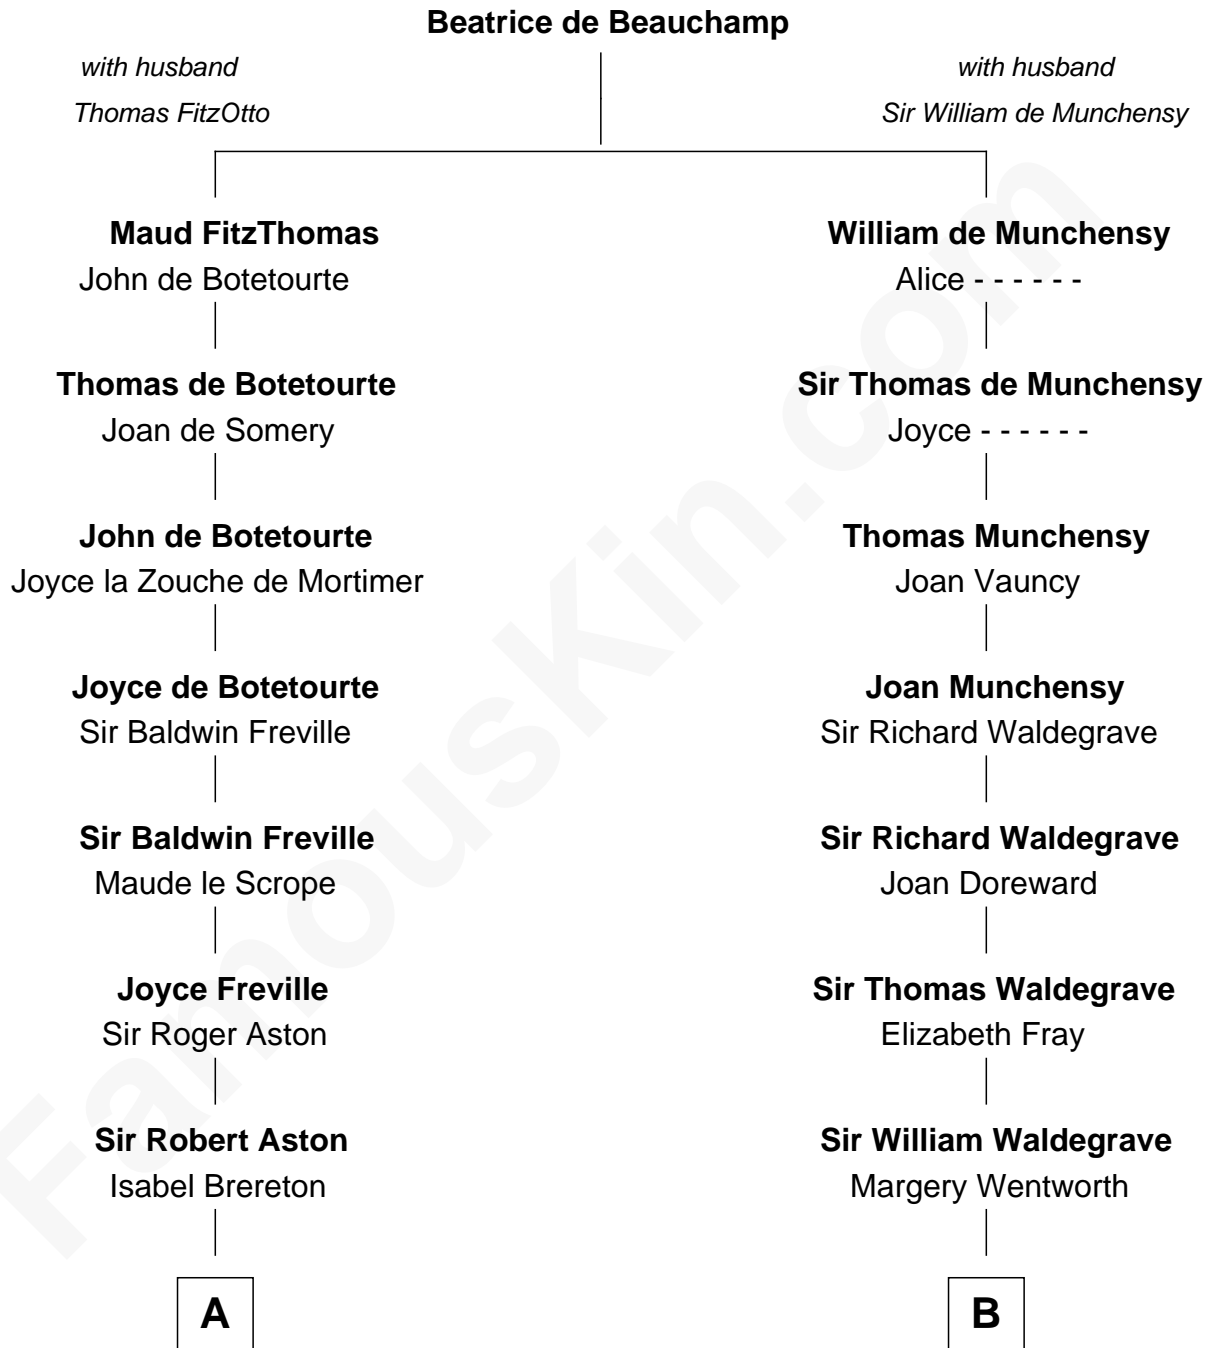

FamousKin.com

Relationship Chart of

Fitzhugh Lee

40th Governor of Virginia

12th cousin 8 times removed of

Rev. George Burroughs

Executed for Witchcraft, Salem 1692

C

George Mason

Anne Eilbeck

Gen. John Mason

Anne Maria Murray

Anna Maria Mason

Sydney Smith Lee

Fitzhugh Lee

40th Governor of Virginia