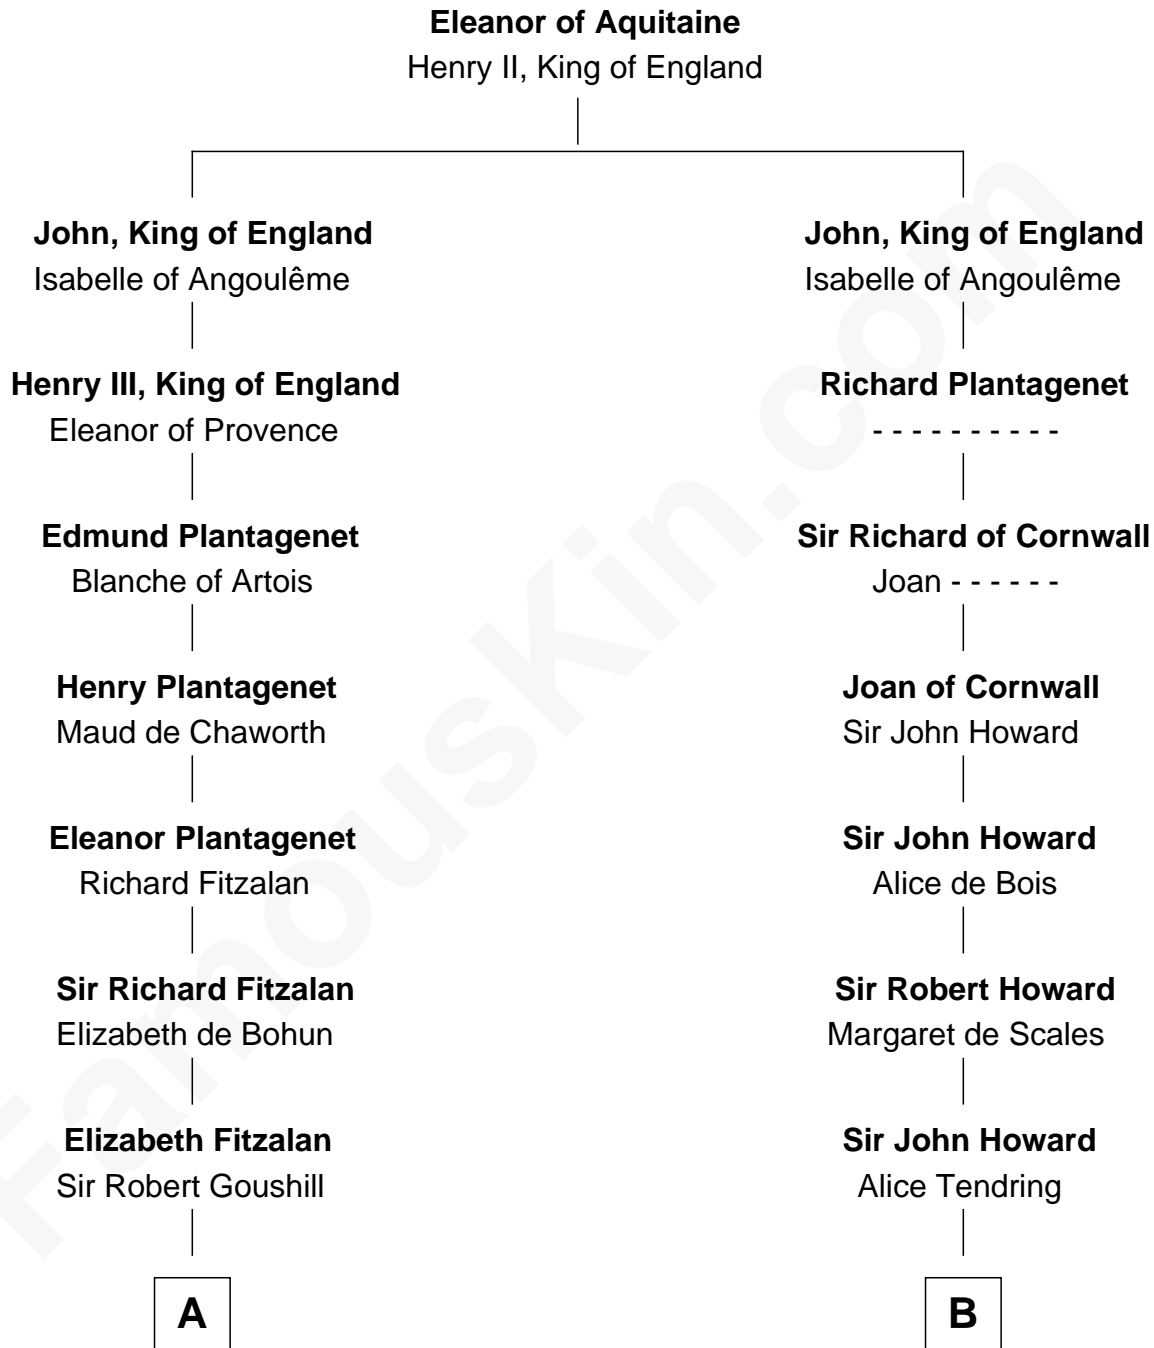

FamousKin.com

Relationship Chart of

Fitzhugh Lee

40th Governor of Virginia

15th cousin 5 times removed of

Rev. George Burroughs

Executed for Witchcraft, Salem 1692

C

Col. Henry Lee

Lucy Grymes

Maj. Gen. Henry Lee

Anne Hill Carter

Sydney Smith Lee

Anna Maria Mason

Fitzhugh Lee

40th Governor of Virginia