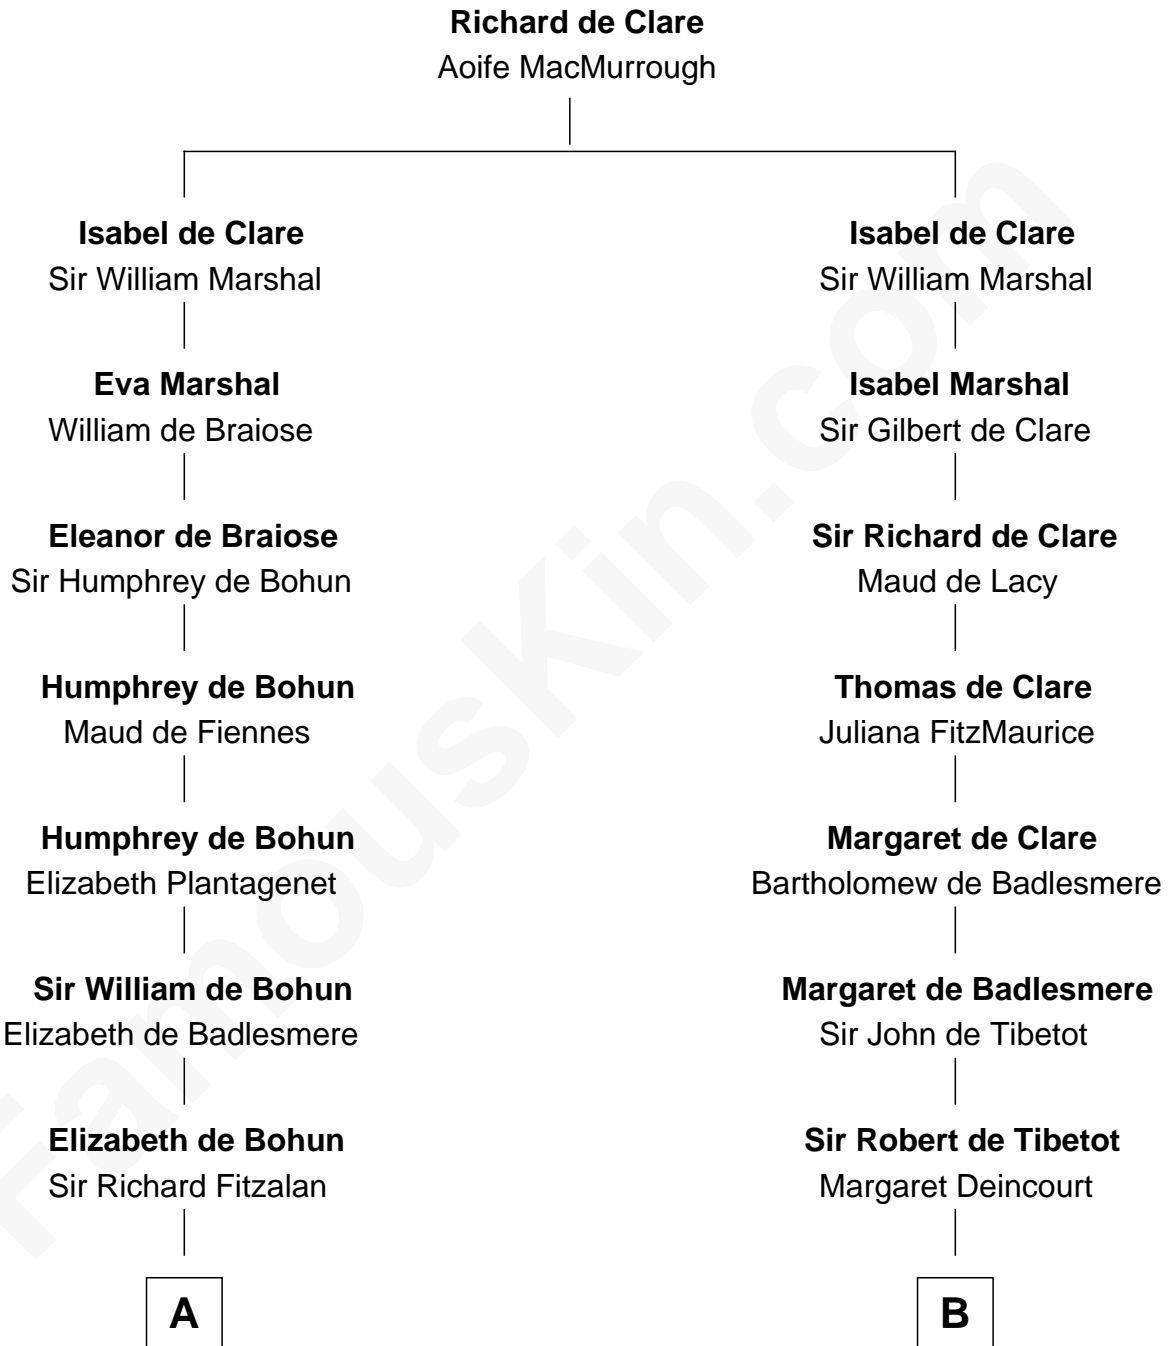

FamousKin.com

Relationship Chart of

Fitzhugh Lee

40th Governor of Virginia

16th cousin 5 times removed of

Rev. George Burroughs

Executed for Witchcraft, Salem 1692

A

Elizabeth Fitzalan
Sir Robert Goushill

Joan Goushill
Sir Thomas Stanley

Katherine Stanley
Sir John Savage

Dulcia Savage
Sir Henry Bold

Maud Bold
Thomas Gerard

Jennet Gerard
Richard Eltonhead

William Eltonhead
Anne Bowers