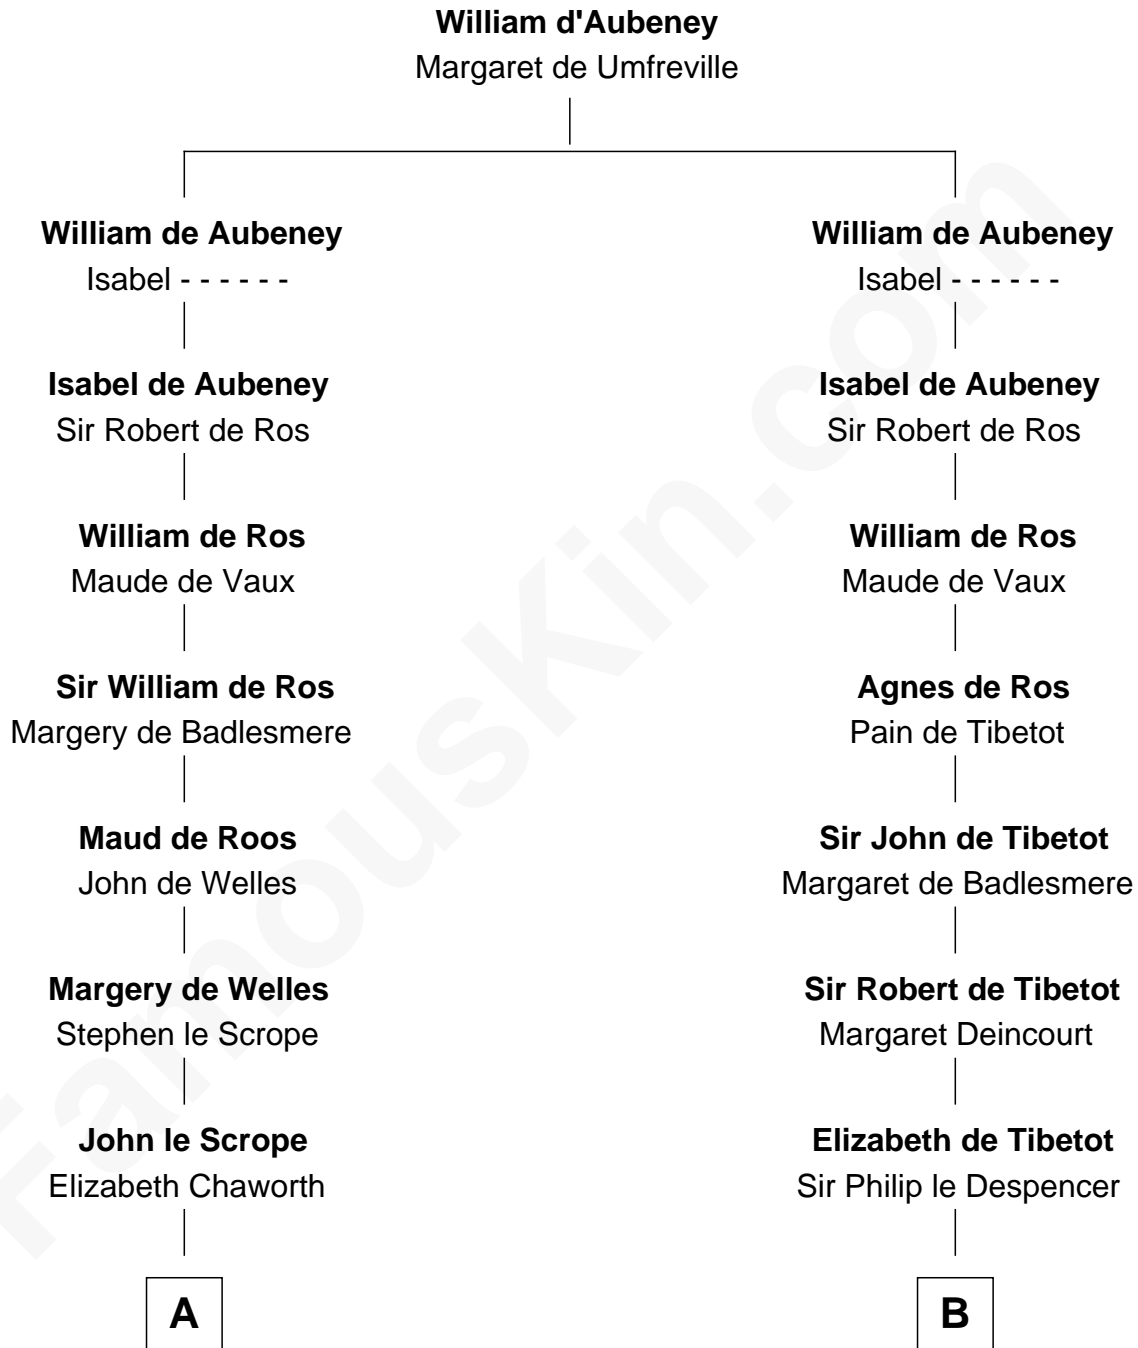

FamousKin.com

Relationship Chart of

Fitzhugh Lee

40th Governor of Virginia

15th cousin 5 times removed of

Rev. George Burroughs

Executed for Witchcraft, Salem 1692

C

—
Anne Butler Moore

Charles Carter

—
Anne Hill Carter

Maj. Gen. Henry Lee

—
Sydney Smith Lee

Anna Maria Mason

—
Fitzhugh Lee

40th Governor of Virginia