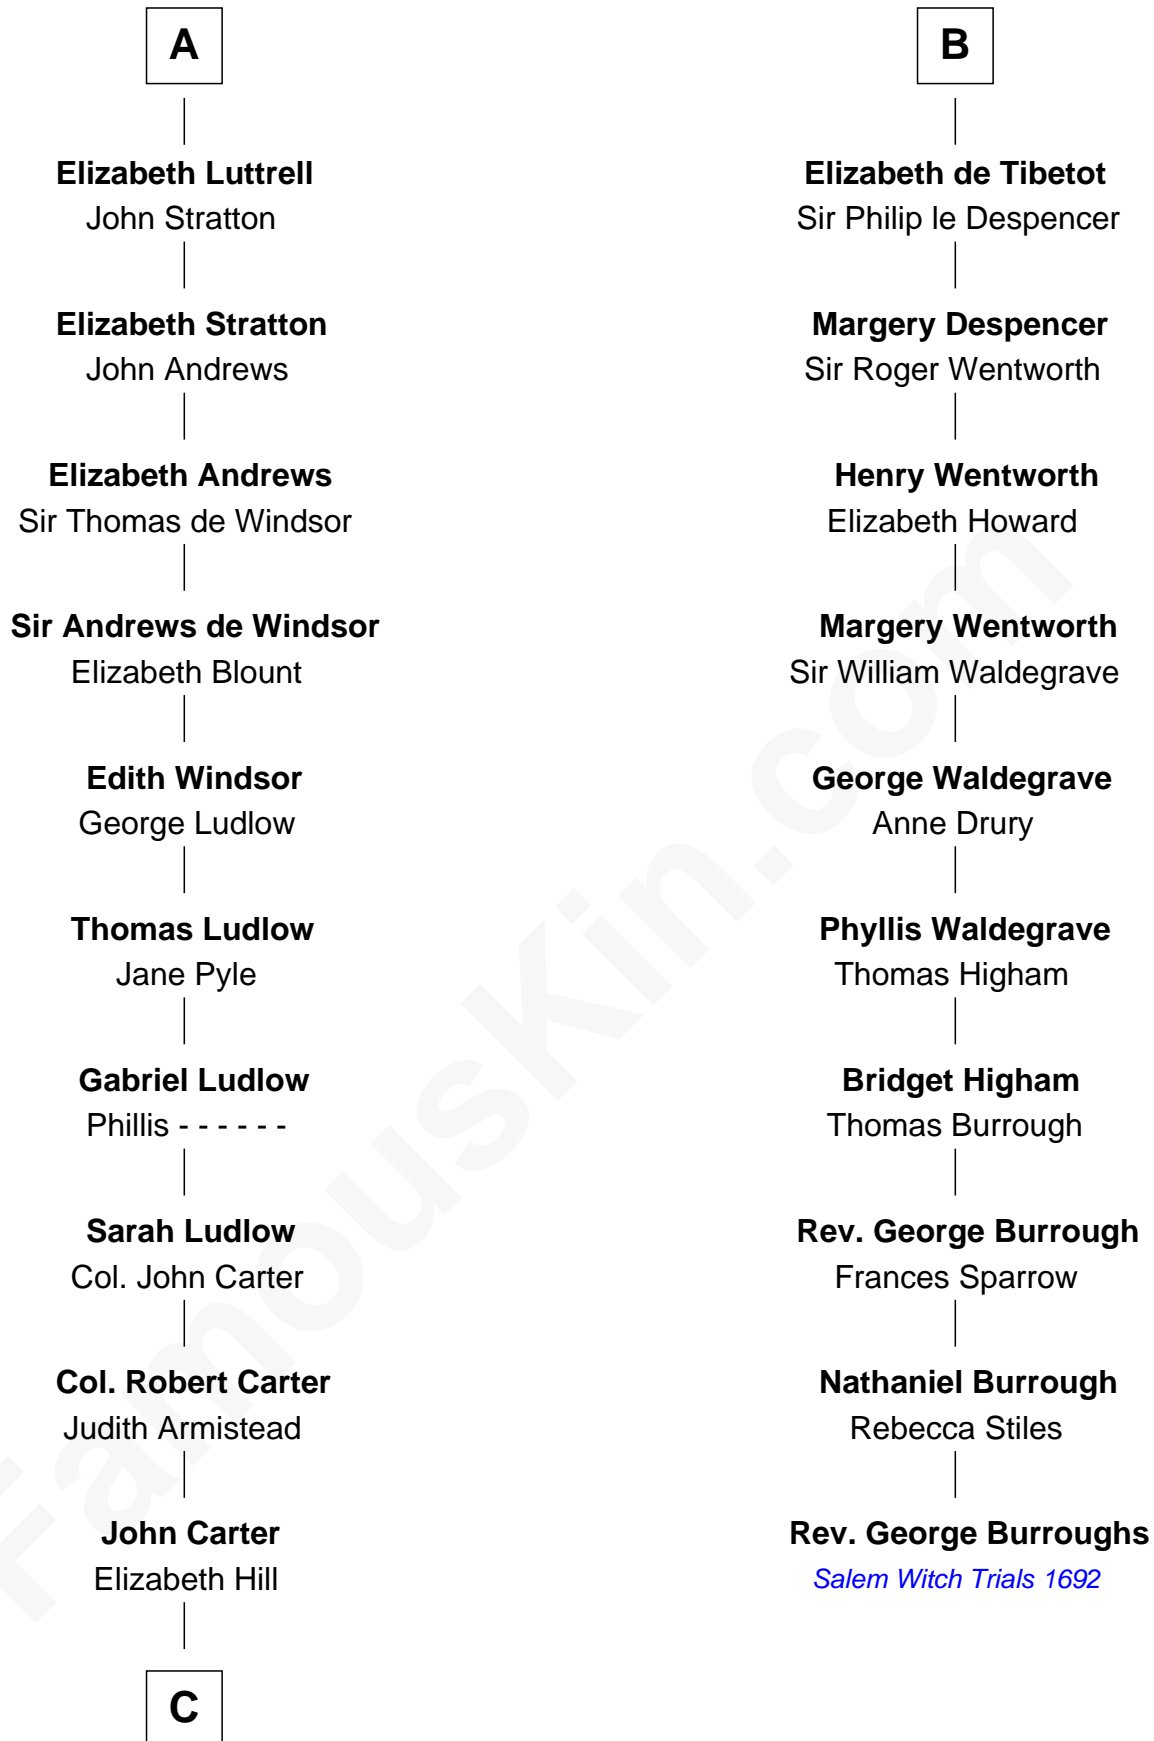

FamousKin.com

Relationship Chart of

Fitzhugh Lee

40th Governor of Virginia

16th cousin 4 times removed of

Rev. George Burroughs

Executed for Witchcraft, Salem 1692

C

Charles Carter
Anne Butler Moore

Anne Hill Carter
Maj. Gen. Henry Lee

Sydney Smith Lee
Anna Maria Mason

Fitzhugh Lee
40th Governor of Virginia

FamousKin.com