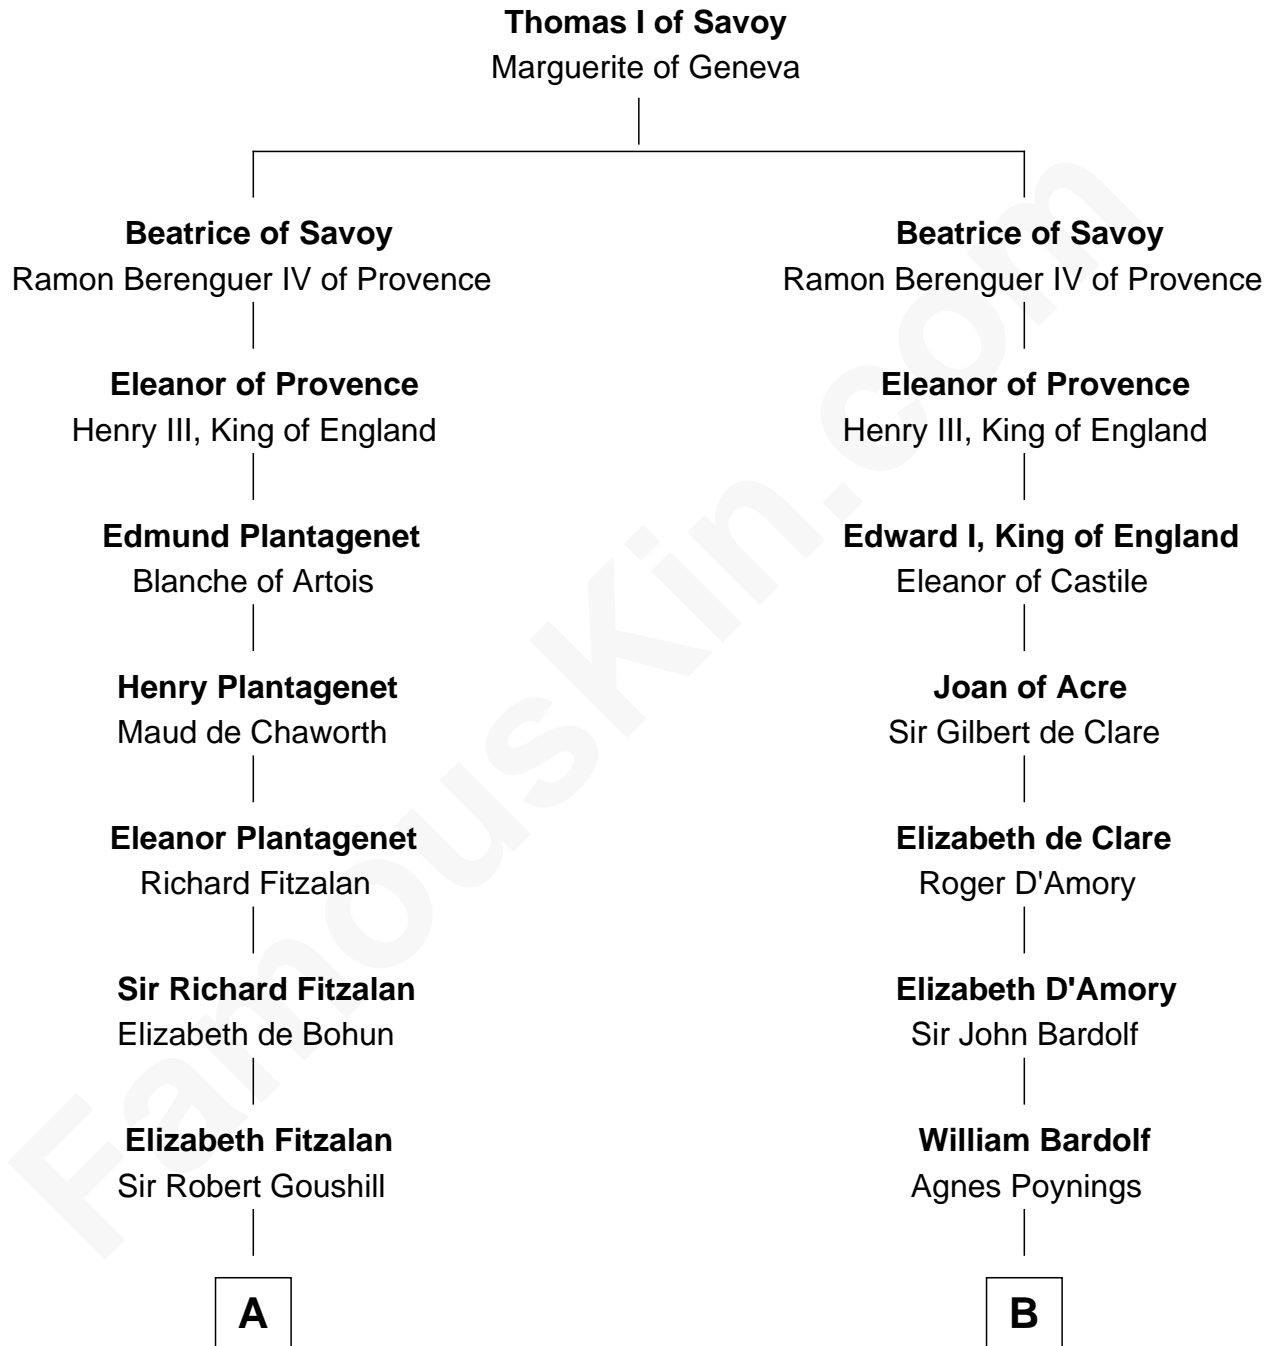

# FamousKin.com

## Relationship Chart of Fitzhugh Lee

40th Governor of Virginia

16th cousin 4 times removed of

**Rev. George Burroughs**

Executed for Witchcraft, Salem 1692

**A**

**Joan Goushill**  
Sir Thomas Stanley

**Katherine Stanley**  
Sir John Savage

**Dulcia Savage**  
Sir Henry Bold

**Maud Bold**  
Thomas Gerard

**Jennet Gerard**  
Richard Eltonhead

**William Eltonhead**  
Anne Bowers

**Richard Eltonhead**  
Anne Sutton

**Alice Eltonhead**  
Henry Corbin