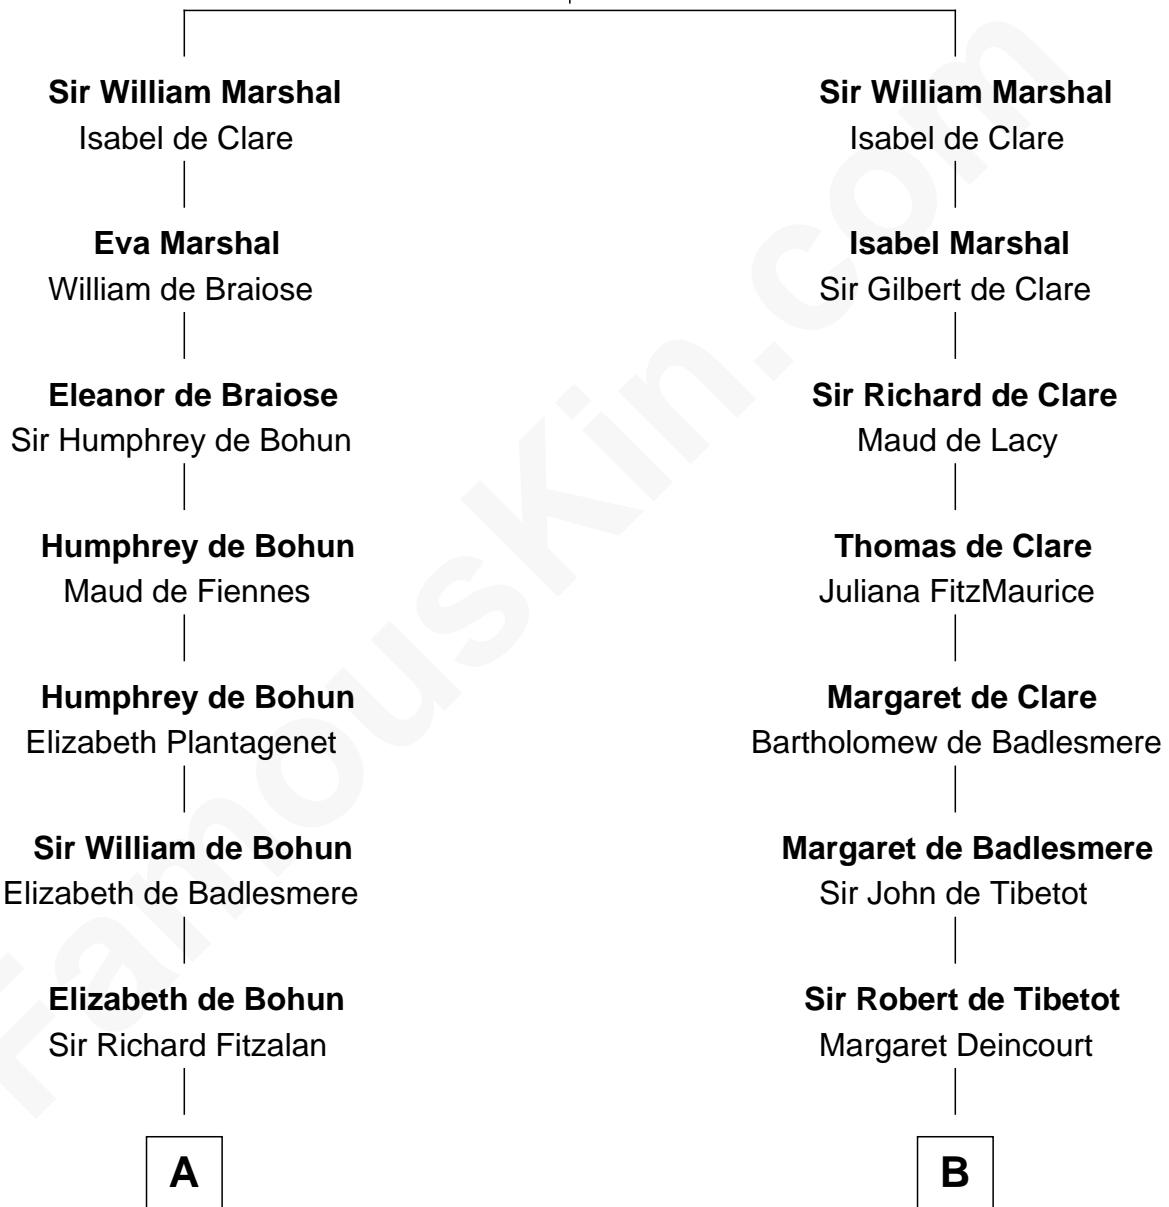

FamousKin.com

Relationship Chart of

Fitzhugh Lee

40th Governor of Virginia

16th cousin 5 times removed of

Rev. George Burroughs

Executed for Witchcraft, Salem 1692

John FitzGilbert
Sybilla of Salisbury

A

Elizabeth Fitzalan
Sir Robert Goushill

Joan Goushill
Sir Thomas Stanley

Katherine Stanley
Sir John Savage

Dulcia Savage
Sir Henry Bold

Maud Bold
Thomas Gerard

Jennet Gerard
Richard Eltonhead

William Eltonhead
Anne Bowers