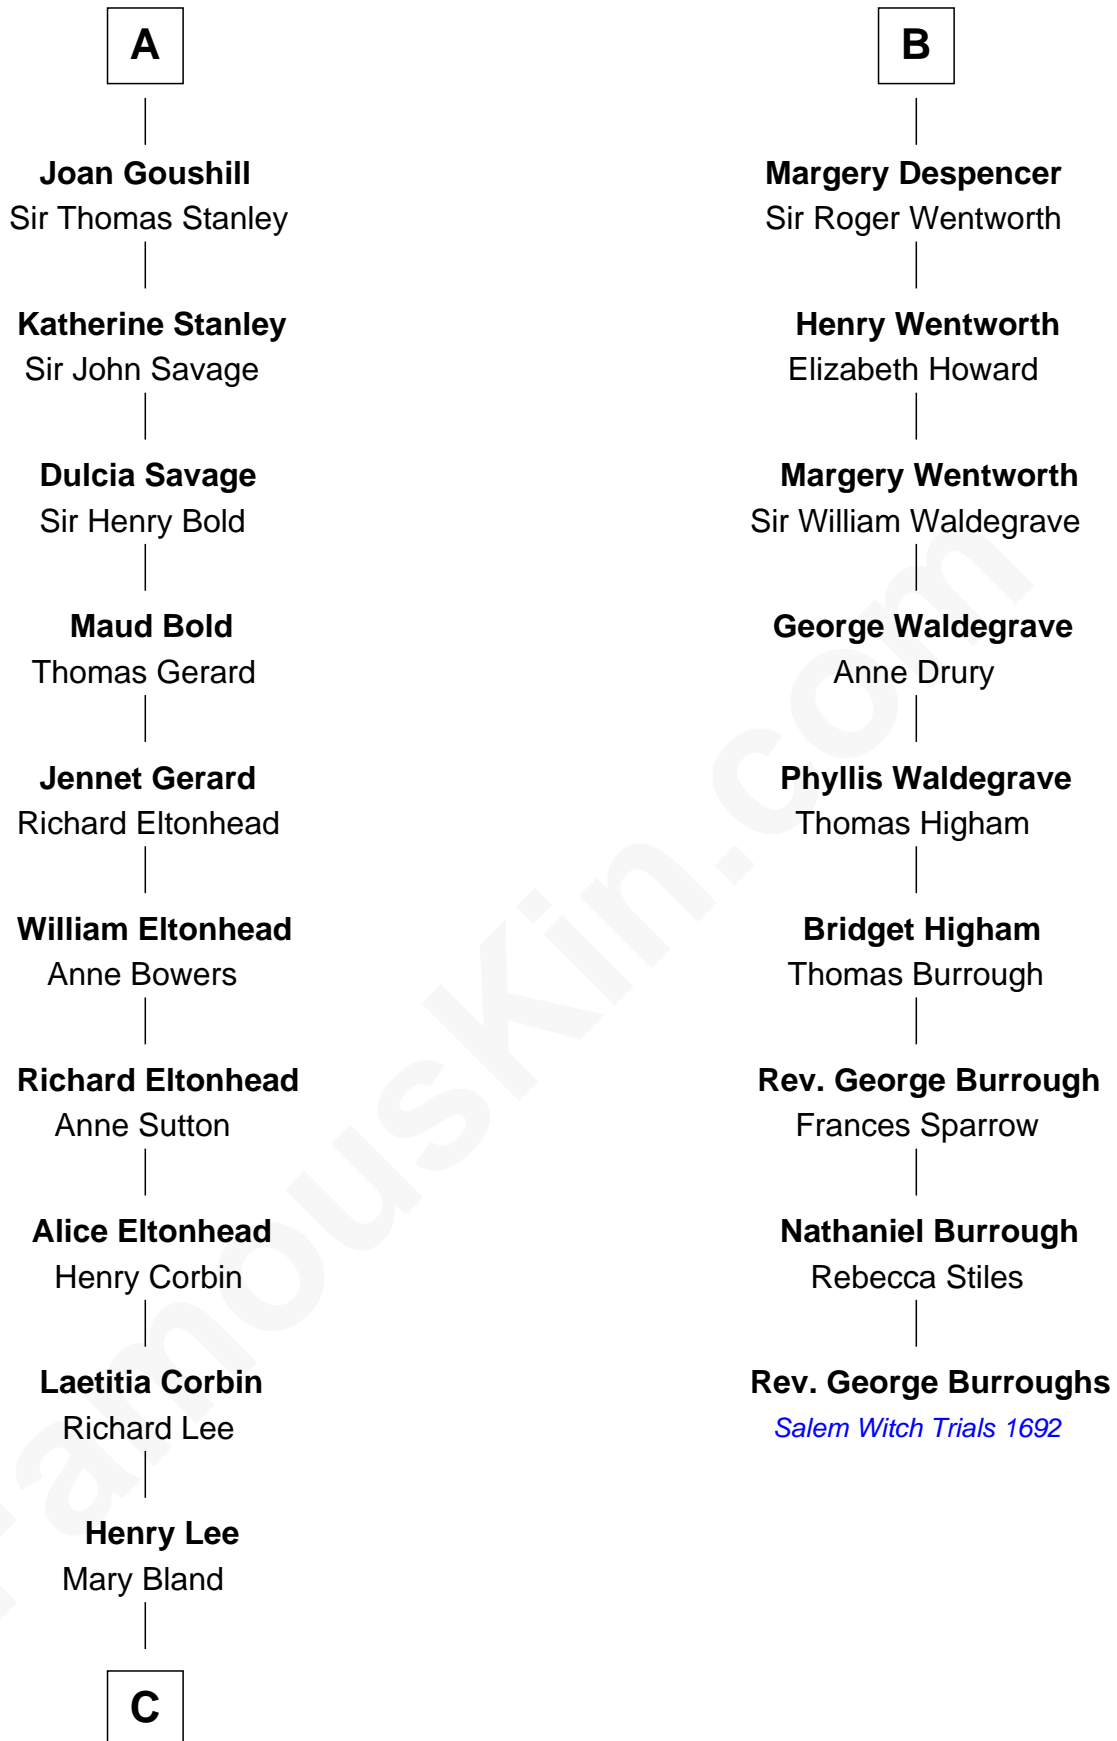

FamousKin.com

Relationship Chart of

Fitzhugh Lee

40th Governor of Virginia

15th cousin 5 times removed of

Rev. George Burroughs

Executed for Witchcraft, Salem 1692

Reginald de Braiose

C

Col. Henry Lee

Lucy Grymes

Maj. Gen. Henry Lee

Anne Hill Carter

Sydney Smith Lee

Anna Maria Mason

Fitzhugh Lee