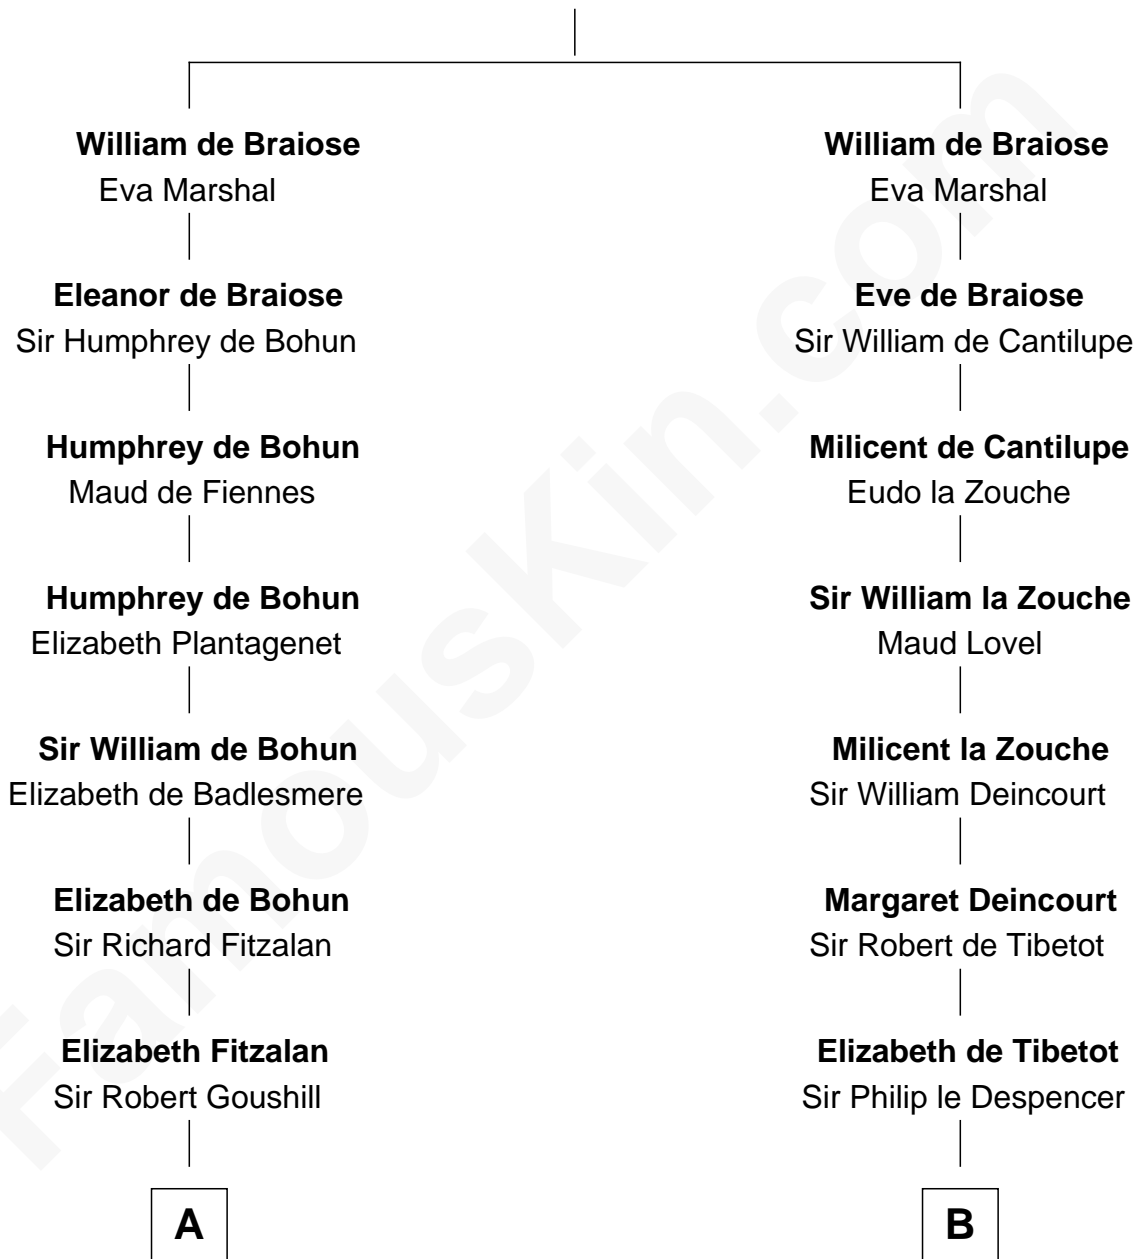

FamousKin.com

Relationship Chart of

Fitzhugh Lee

40th Governor of Virginia

15th cousin 5 times removed of

Rev. George Burroughs

Executed for Witchcraft, Salem 1692

Reginald de Braiose

C

Col. Henry Lee

Lucy Grymes

Maj. Gen. Henry Lee

Anne Hill Carter

Sydney Smith Lee

Anna Maria Mason

Fitzhugh Lee

40th Governor of Virginia

FamousKin.com