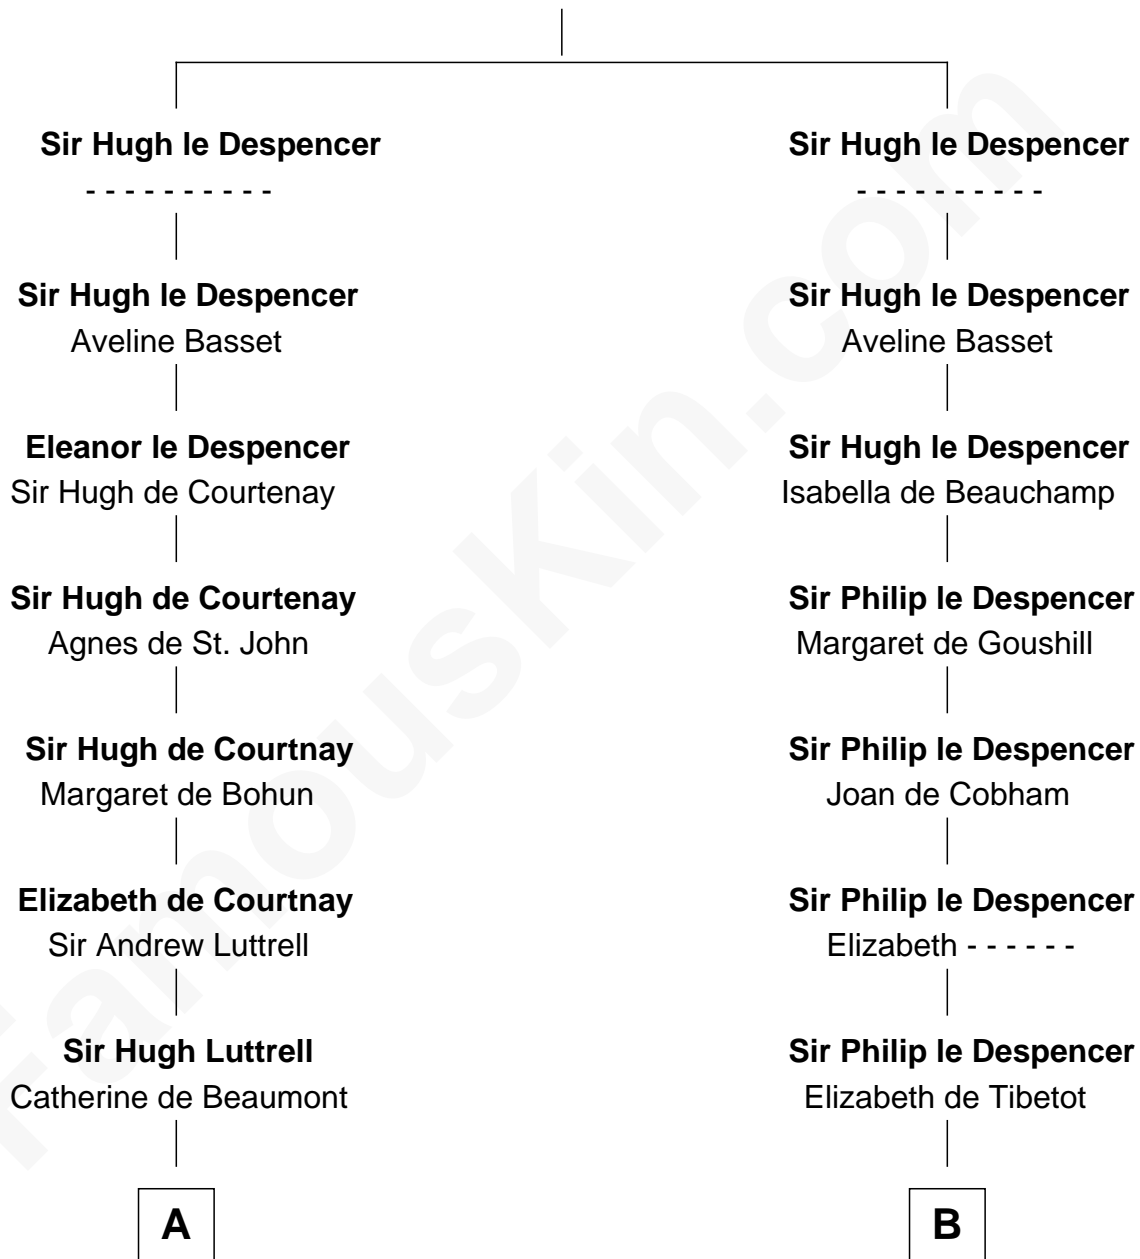

FamousKin.com

Relationship Chart of

Fitzhugh Lee

40th Governor of Virginia

15th cousin 5 times removed of

Rev. George Burroughs

Executed for Witchcraft, Salem 1692

Thomas le Despencer

C

—
Charles Carter

Anne Butler Moore

—
Anne Hill Carter

Maj. Gen. Henry Lee

—
Sydney Smith Lee

Anna Maria Mason

—
Fitzhugh Lee

40th Governor of Virginia

FamousKin.com