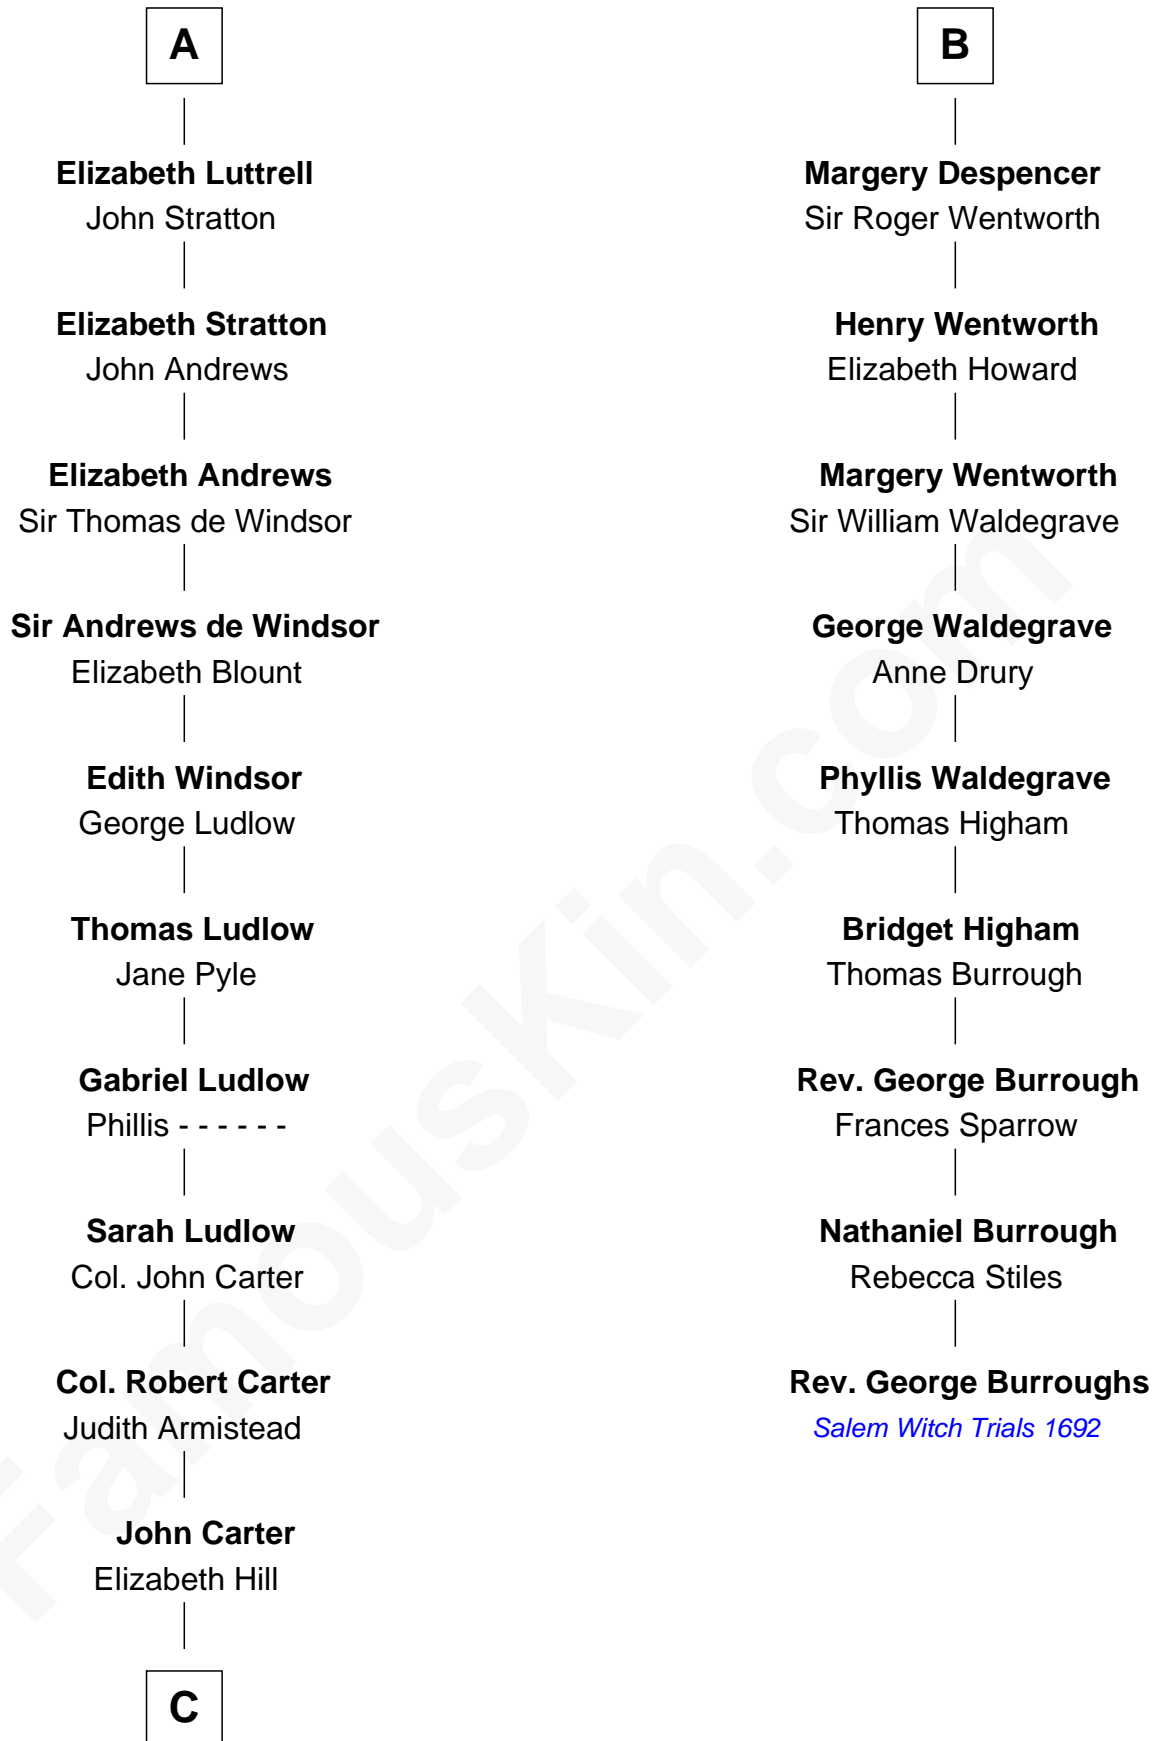

FamousKin.com

Relationship Chart of

Fitzhugh Lee

40th Governor of Virginia

15th cousin 5 times removed of

Rev. George Burroughs

Executed for Witchcraft, Salem 1692

Thomas le Despencer

C

—
Charles Carter

Anne Butler Moore

—
Anne Hill Carter

Maj. Gen. Henry Lee

—
Sydney Smith Lee

Anna Maria Mason

—
Fitzhugh Lee