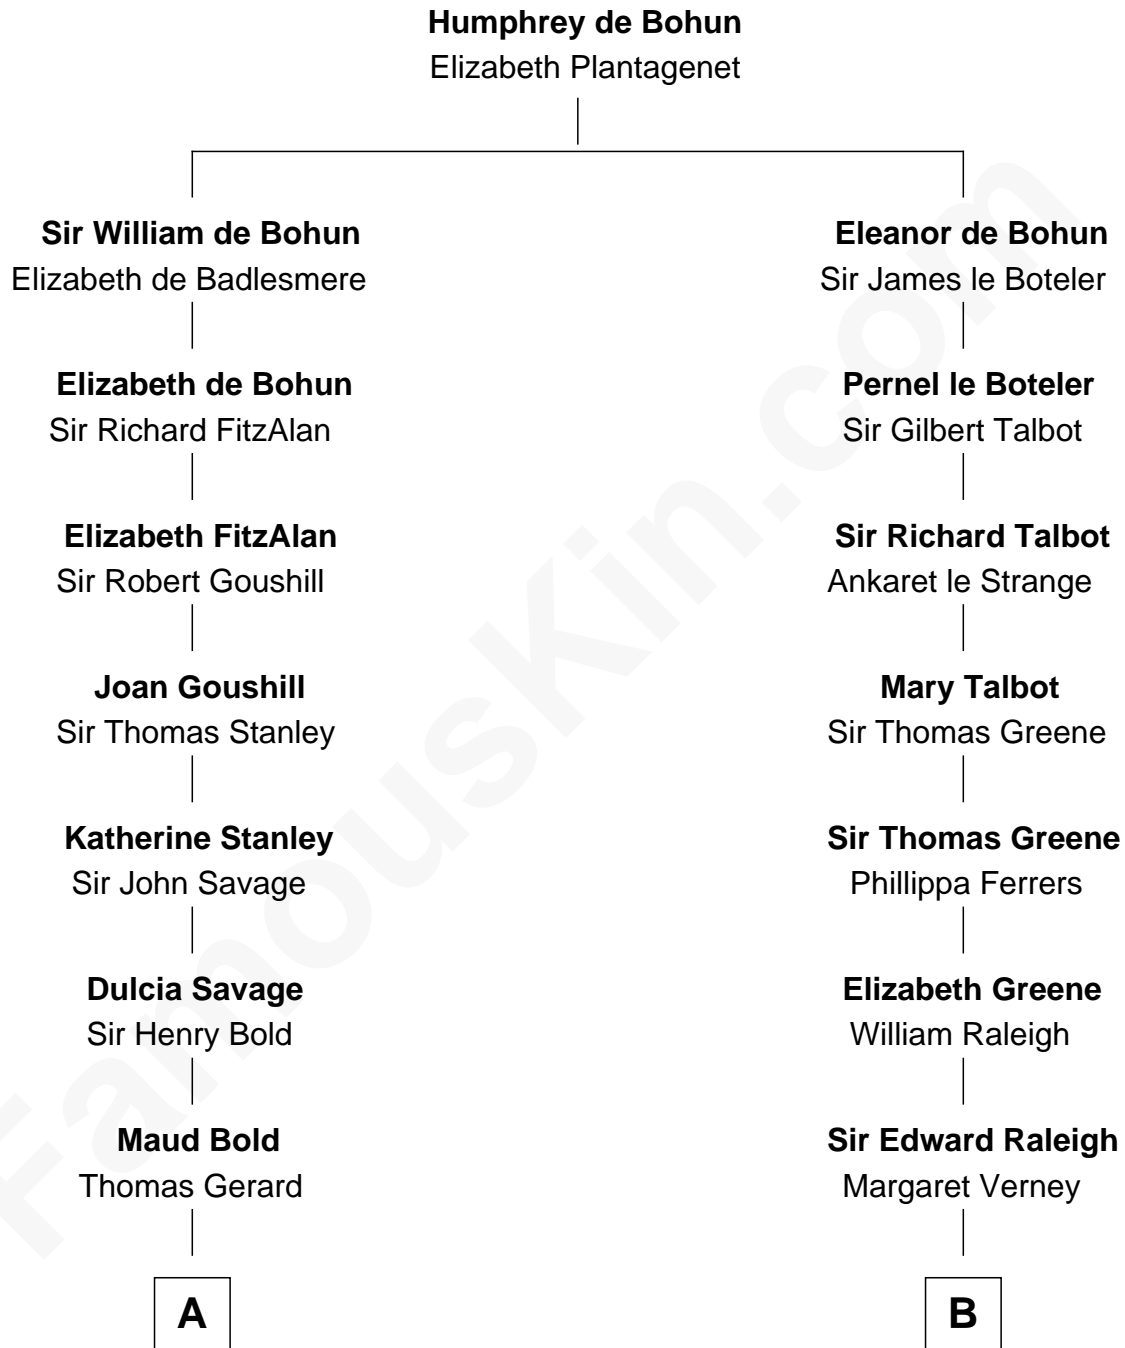

FamousKin.com

Relationship Chart of

Fitzhugh Lee

40th Governor of Virginia

16th cousin 3 times removed of

Melville Fuller

8th Chief Justice of the U.S. Supreme Court