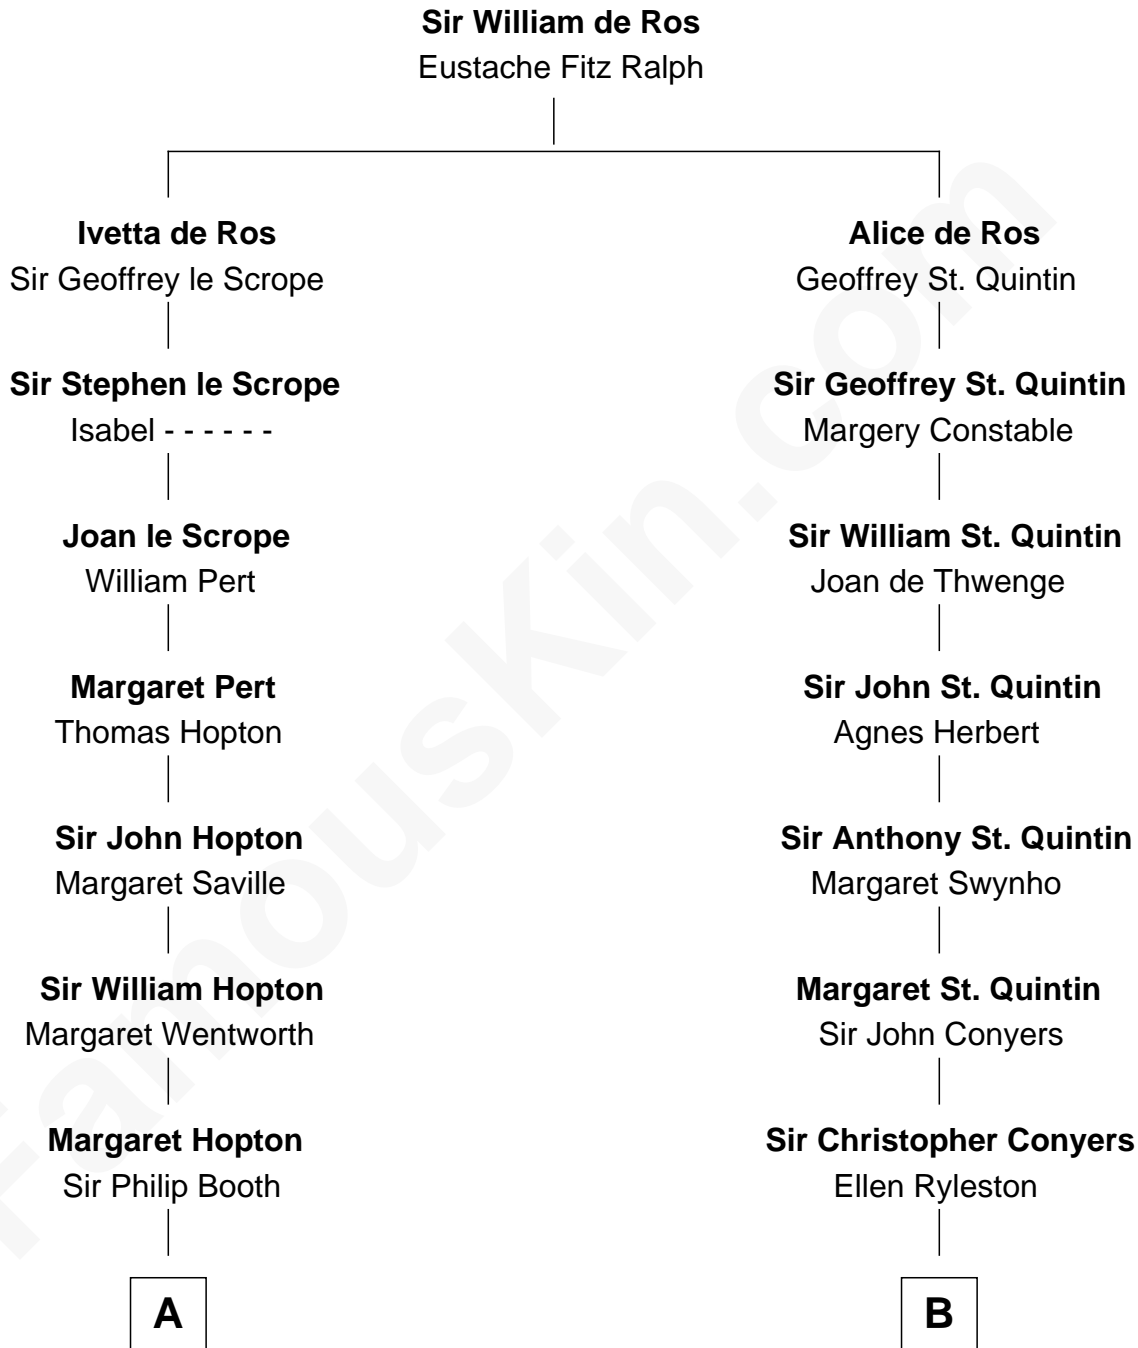

## Relationship Chart of

### Fitzhugh Lee

40th Governor of Virginia

19th cousin 1 time removed of

**Ben Ames Williams**

Novelist and Short Story Author

**C**

**Maj. Gen. Henry Lee**

Anne Hill Carter

**Sydney Smith Lee**

Anna Maria Mason

**Fitzhugh Lee**

*40th Governor of Virginia*

**D**

**James Longstreet**

Mary Anna Dent

**Sarah Jane Longstreet**