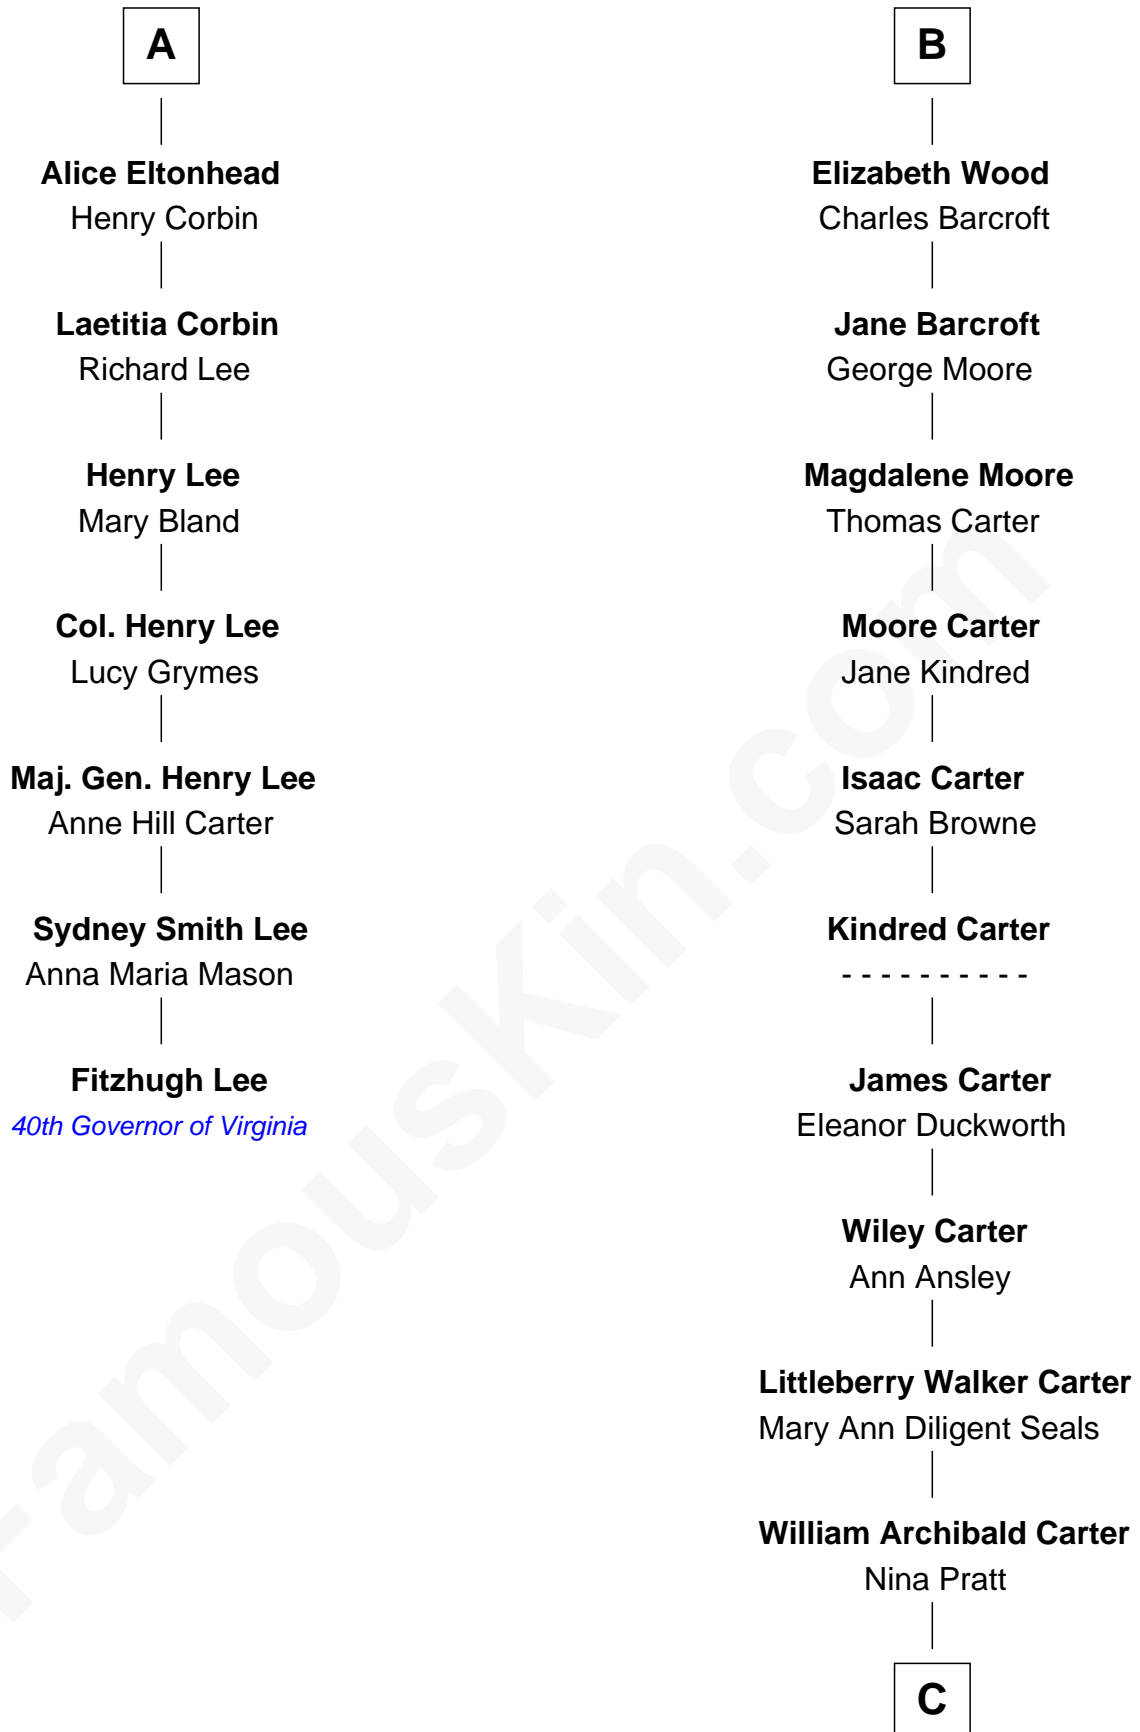

FamousKin.com

Relationship Chart of

Fitzhugh Lee

40th Governor of Virginia

13th cousin 5 times removed of

Jimmy Carter

39th U.S. President

C

Earl Carter

Lillian Gordy

Jimmy Carter

39th U.S. President

FamousKin.com