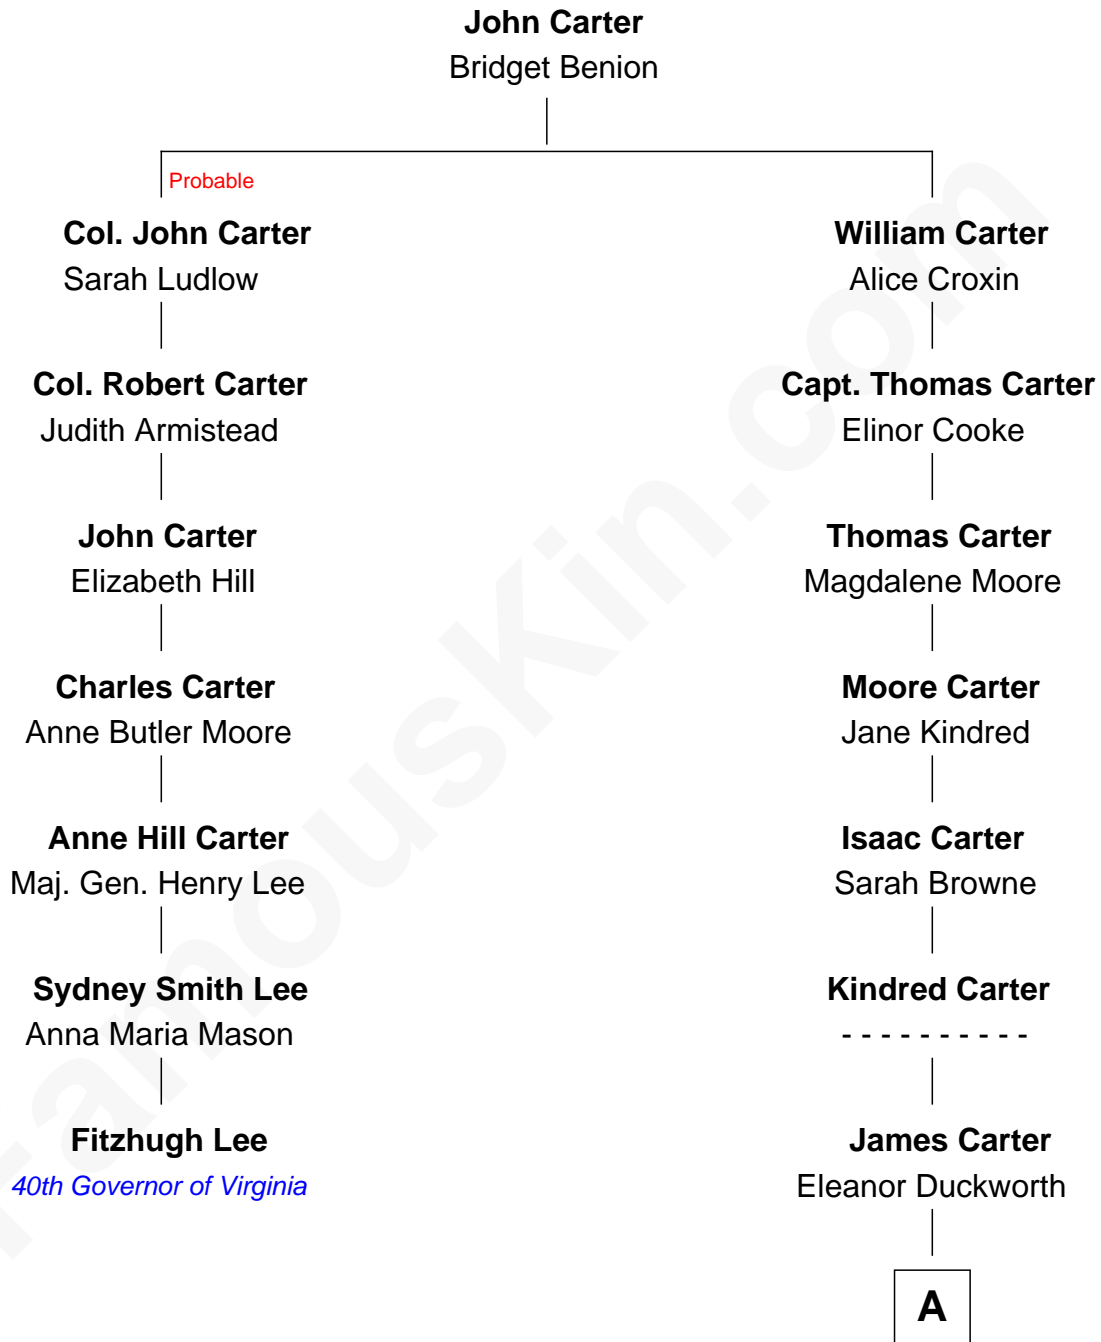

FamousKin.com

Relationship Chart of

Fitzhugh Lee

40th Governor of Virginia

6th cousin 5 times removed of

Jimmy Carter

39th U.S. President

A

|
Wiley Carter

Ann Ansley

|
Littleberry Walker Carter

Mary Ann Diligent Seals

|
William Archibald Carter

Nina Pratt

|
Earl Carter

Lillian Gordy