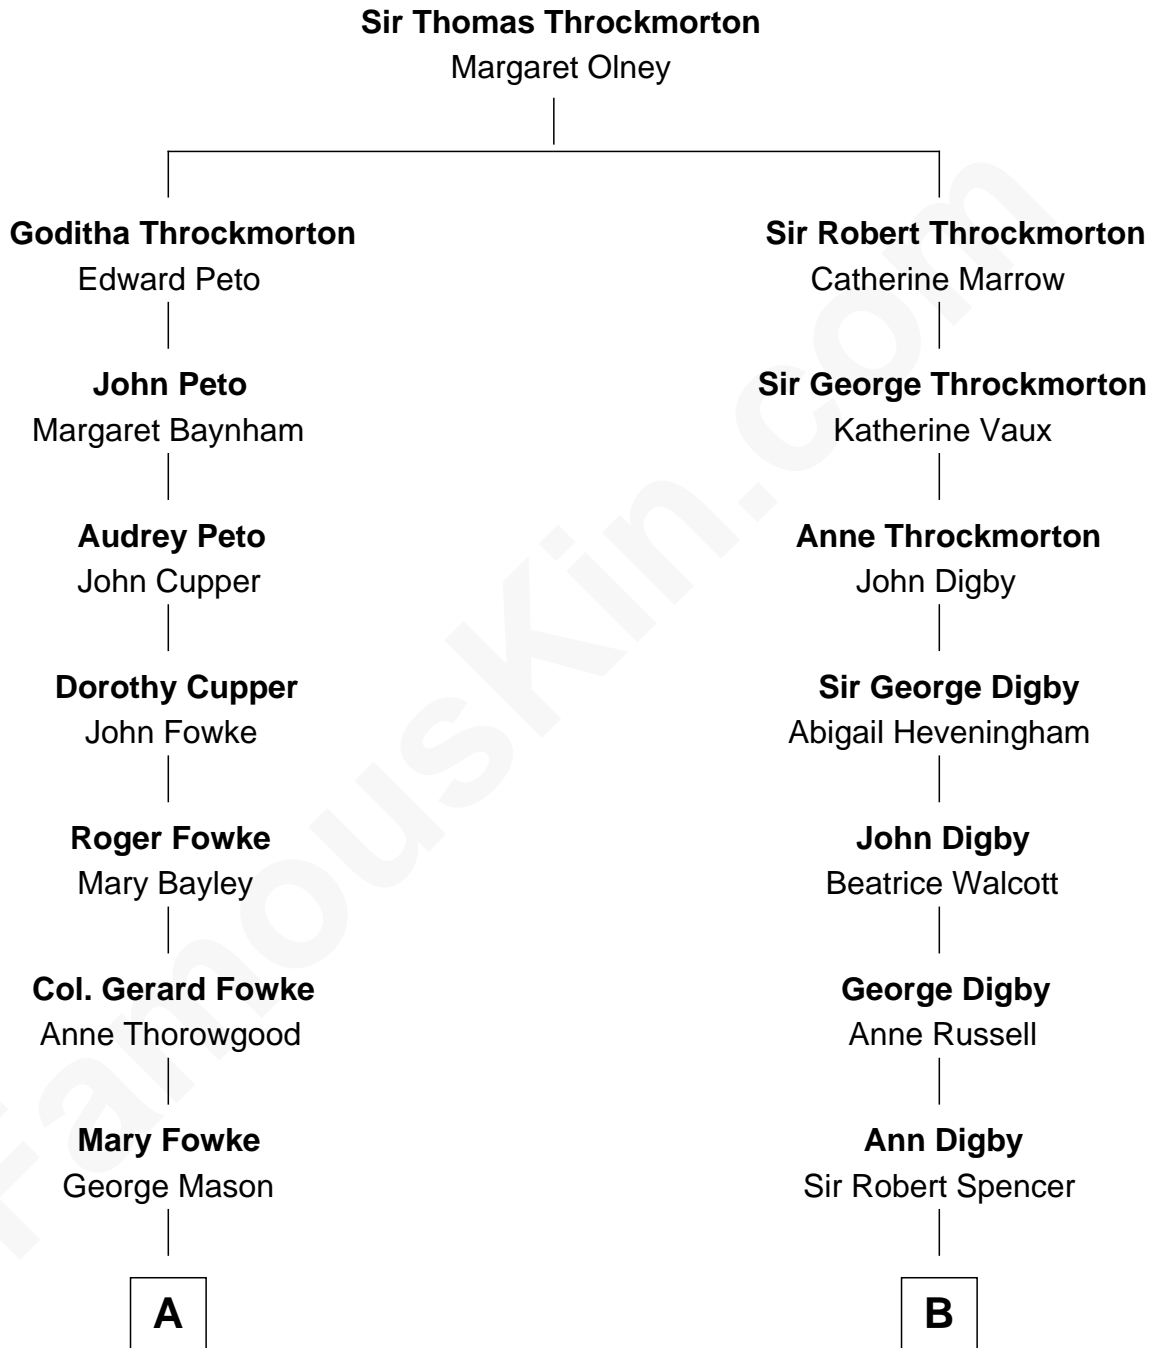

## Relationship Chart of

### Fitzhugh Lee

40th Governor of Virginia

11th cousin 3 times removed of

### Sir Winston Churchill

Prime Minister of the United Kingdom

**A**

**George Mason**  
Ann Thompson

**George Mason**  
Anne Eilbeck

**Gen. John Mason**  
Anne Maria Murray

**Anna Maria Mason**  
Sydney Smith Lee