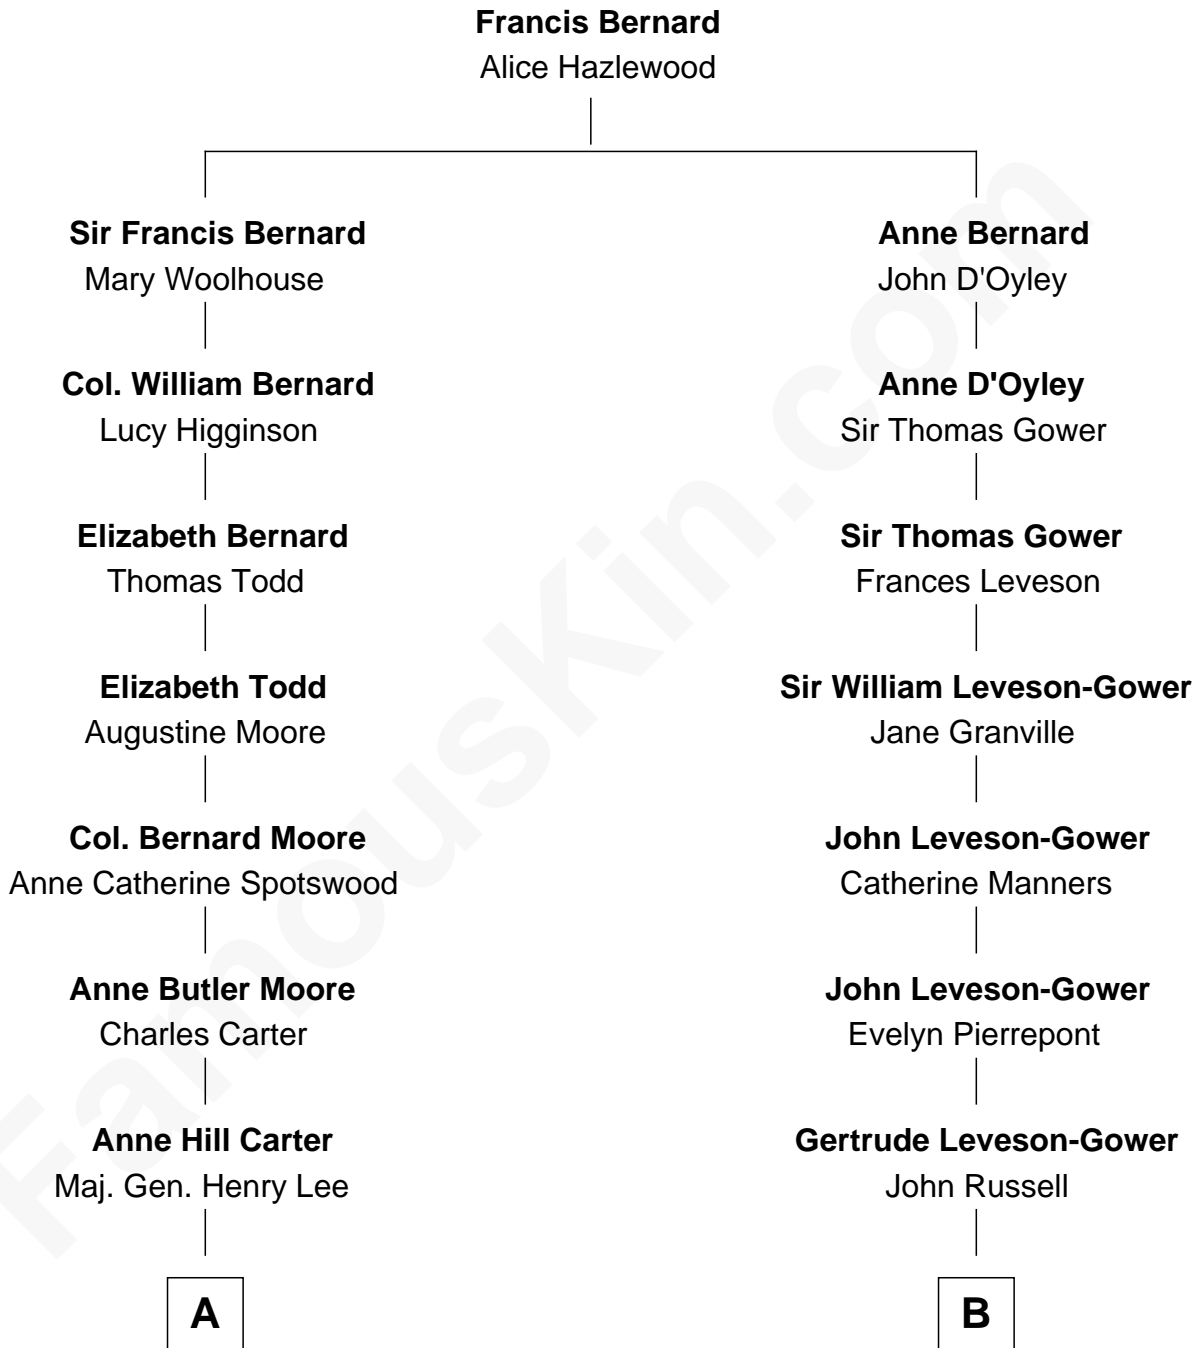

FamousKin.com

Relationship Chart of

Fitzhugh Lee

40th Governor of Virginia

8th cousin 4 times removed of

Sir Winston Churchill

Prime Minister of the United Kingdom

A

Sydney Smith Lee
Anna Maria Mason

Fitzhugh Lee
40th Governor of Virginia

B

Caroline Russell
Sir George Spencer

George Spencer
Susan Stewart

Sir George Spencer-Churchill
Jane Stewart

Sir John Winston Spencer-Churchill
Frances Anne Emily Vane