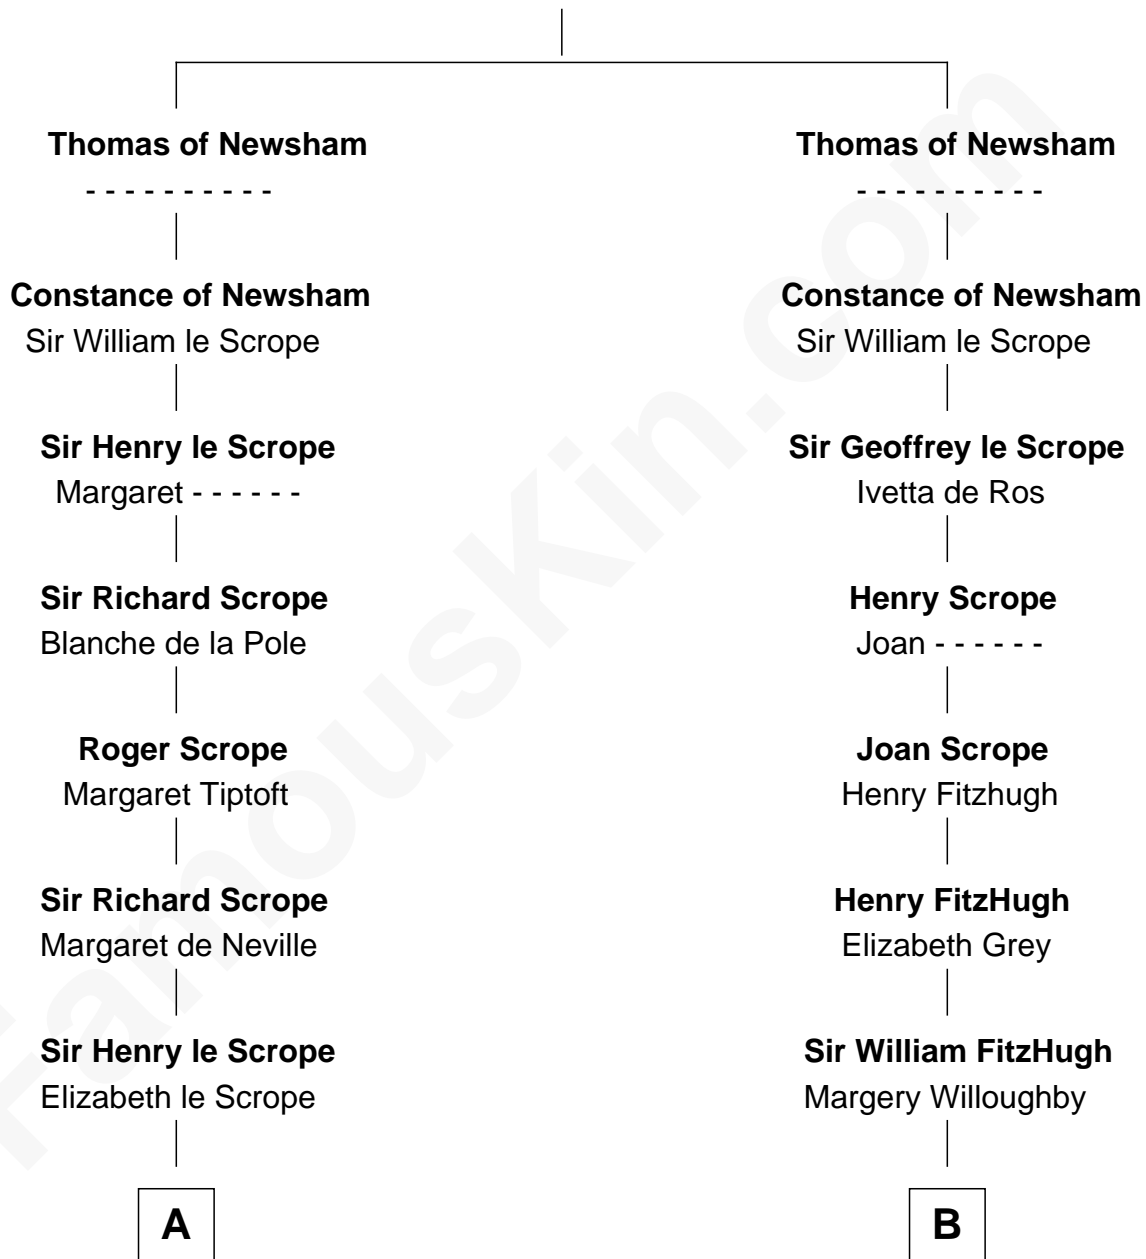

FamousKin.com

Relationship Chart of

Fitzhugh Lee

40th Governor of Virginia

19th cousin 2 times removed of

William Howard Taft

27th U.S. President

Gillo de Newsham

C

Anne Hill Carter
Maj. Gen. Henry Lee

Sydney Smith Lee
Anna Maria Mason

Fitzhugh Lee
40th Governor of Virginia

D

Abner Rawson
Mary Allen

Rhoda Rawson
Aaron Taft

Peter Rawson Taft
Sylvia Howard

Alphonso Taft
Louisa Maria Torrey

William Howard Taft
27th U.S. President