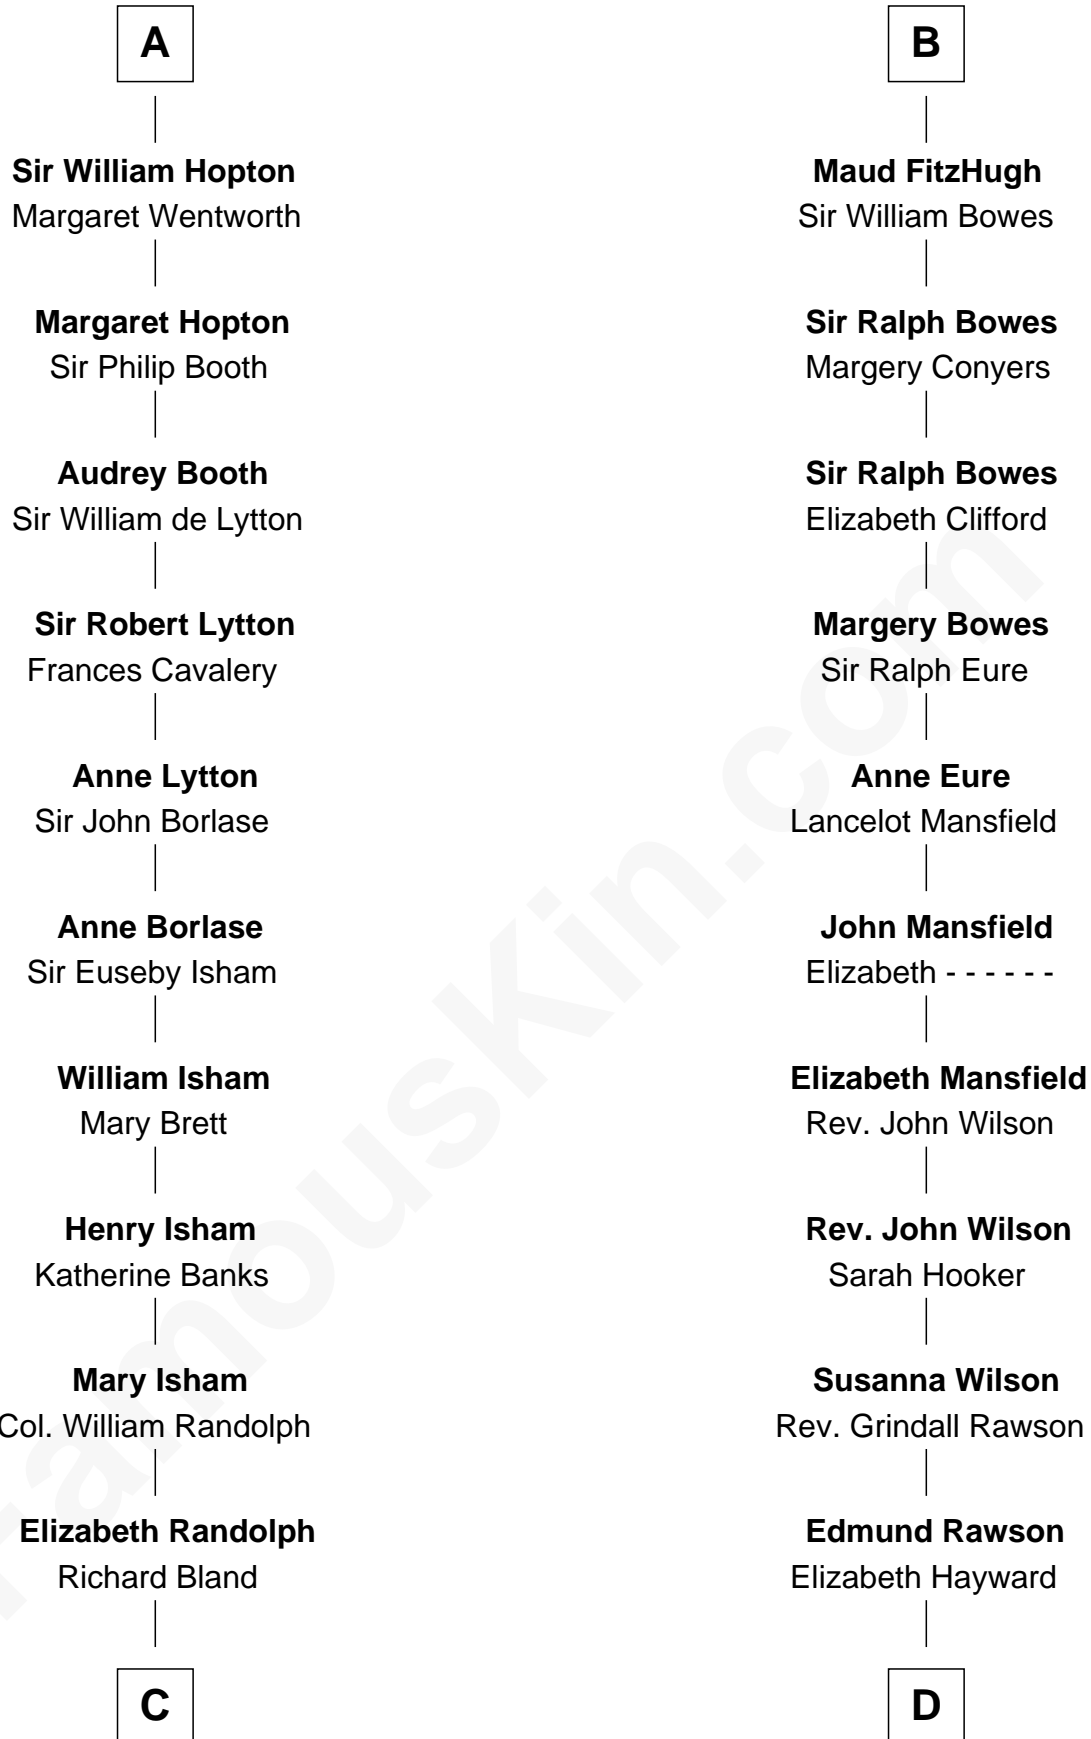

# FamousKin.com Relationship Chart of

**Fitzhugh Lee**

*40th Governor of Virginia*

21st cousin of

**William Howard Taft**

*27th U.S. President*

**Hugh FitzRalph**

Agnes Greasley

**Joan le Scrope**

William Pert

**Margaret Pert**

Thomas Hopton

**Sir John Hopton**

Margaret Saville

**A**

**Ralph FitzHugh**

-----

**Eustache Fitz Ralph**

Sir William de Ros

**Ivetta de Ros**

Sir Geoffrey le Scrope

**Henry Scrope**

Joan -----

**Joan Scrope**

Henry Fitzhugh

**Henry FitzHugh**

Elizabeth Grey

**Sir William FitzHugh**

Margery Willoughby

**B**

**C**

**Mary Bland**