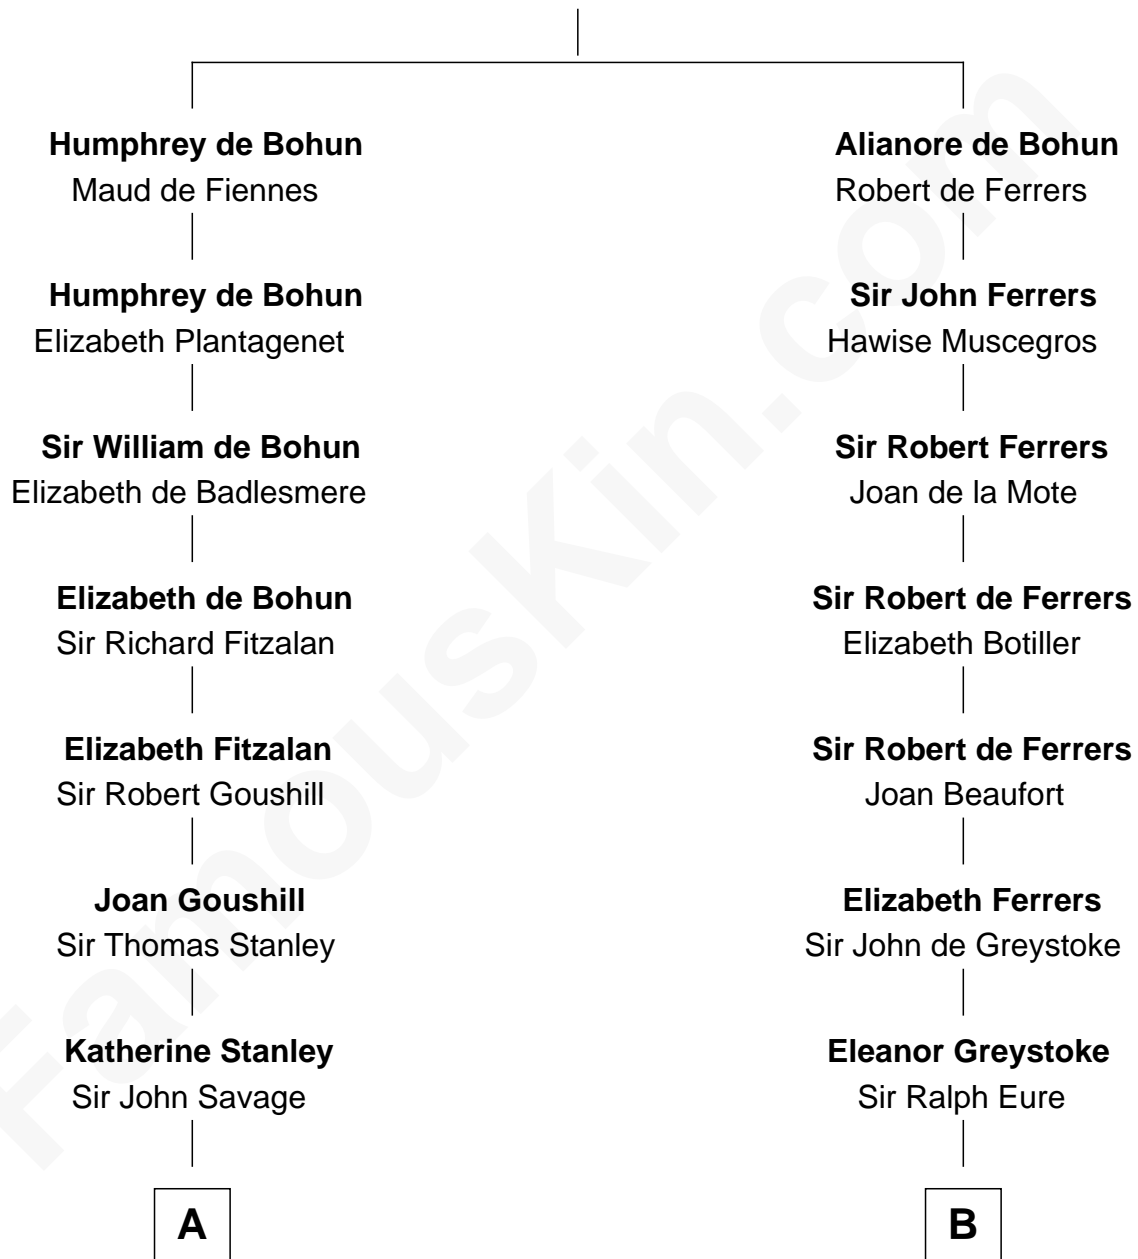

FamousKin.com

Relationship Chart of

Fitzhugh Lee

40th Governor of Virginia

18th cousin 3 times removed of

William Howard Taft

27th U.S. President

Sir Humphrey de Bohun

Eleanor de Braiose

C

Sydney Smith Lee
Anna Maria Mason

Fitzhugh Lee
40th Governor of Virginia

D

Abner Rawson
Mary Allen

Rhoda Rawson
Aaron Taft

Peter Rawson Taft
Sylvia Howard

Alphonso Taft
Louisa Maria Torrey

William Howard Taft
27th U.S. President