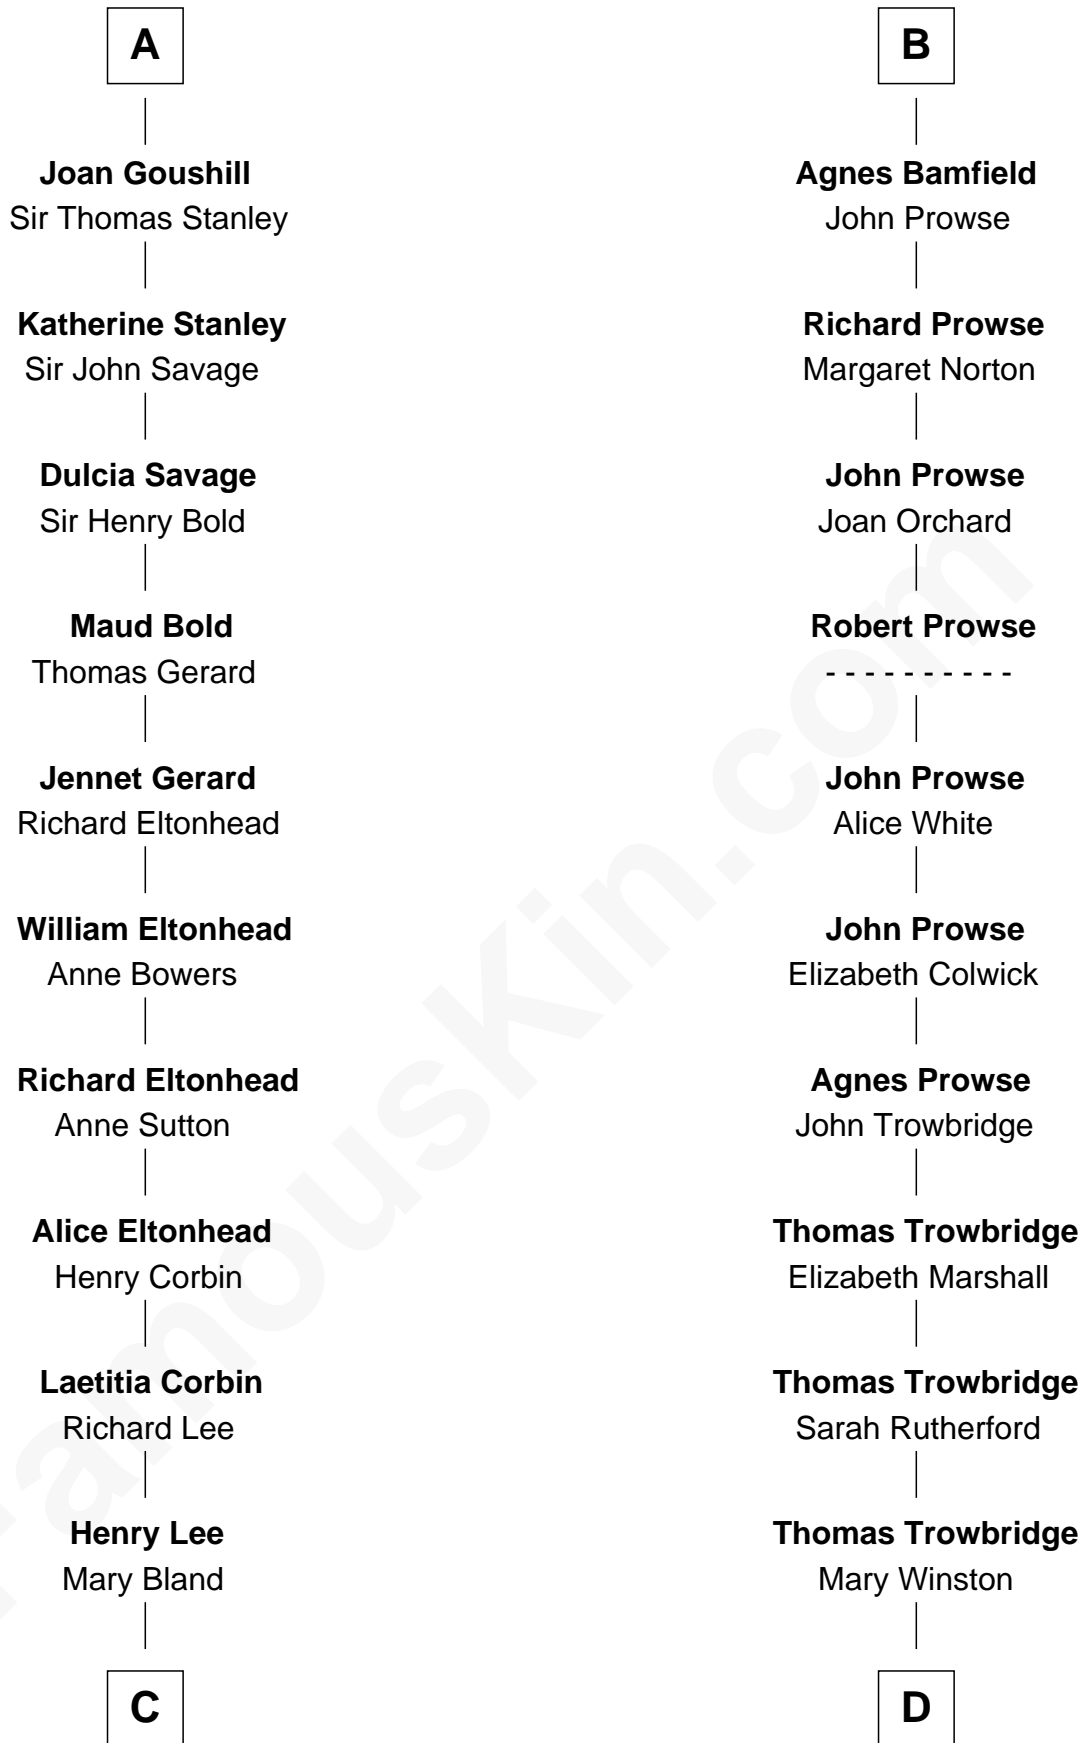

### Fitzhugh Lee

40th Governor of Virginia

20th cousin 1 time removed of

### Rutherford B. Hayes

19th U.S. President

**Sir Geoffrey FitzPiers**

Aveline de Clare

**C**

**Col. Henry Lee**

Lucy Grymes

**Maj. Gen. Henry Lee**

Anne Hill Carter

**Sydney Smith Lee**

Anna Maria Mason

**Fitzhugh Lee**

*40th Governor of Virginia*

**D**

**Sarah Trowbridge**

John Russell

**Rebecca Russell**

Ezekiel Hayes

**Rutherford Hayes**

Chloe Smith

**Rutherford Hayes**

Sophia Birchard

**Rutherford B. Hayes**

*19th U.S. President*