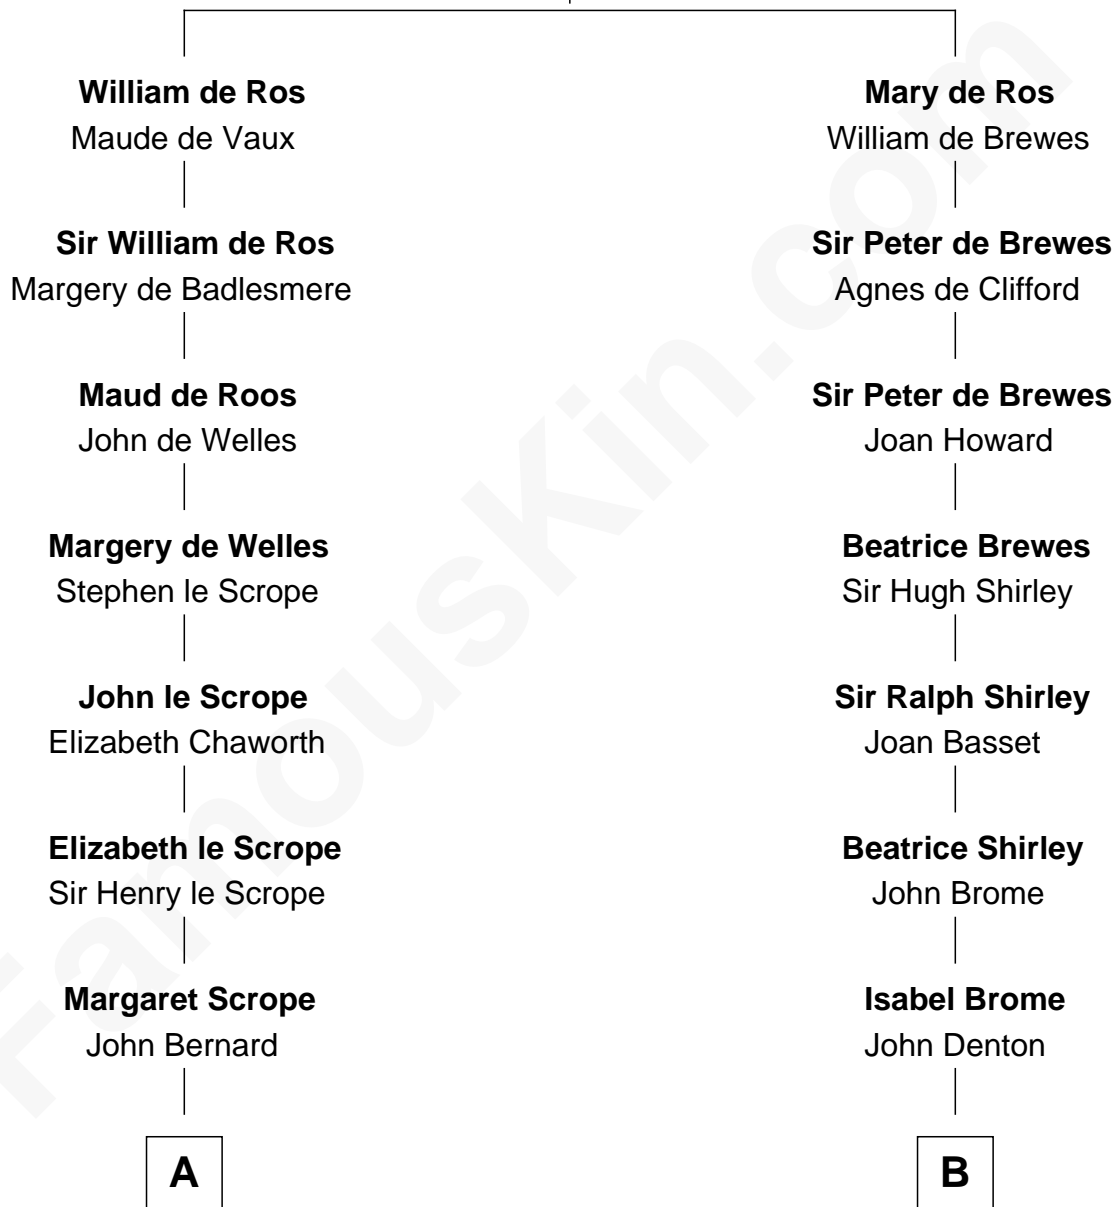

## Relationship Chart of

### Fitzhugh Lee

40th Governor of Virginia

18th cousin 1 time removed of

### Rutherford B. Hayes

19th U.S. President

**Sir Robert de Ros**

Isabel de Aubeney

**C**

**Sydney Smith Lee**  
Anna Maria Mason

**Fitzhugh Lee**  
*40th Governor of Virginia*

**D**

**Chloe Smith**  
Rutherford Hayes

**Rutherford Hayes**  
Sophia Birchard

**Rutherford B. Hayes**  
*19th U.S. President*

FamousKin.com