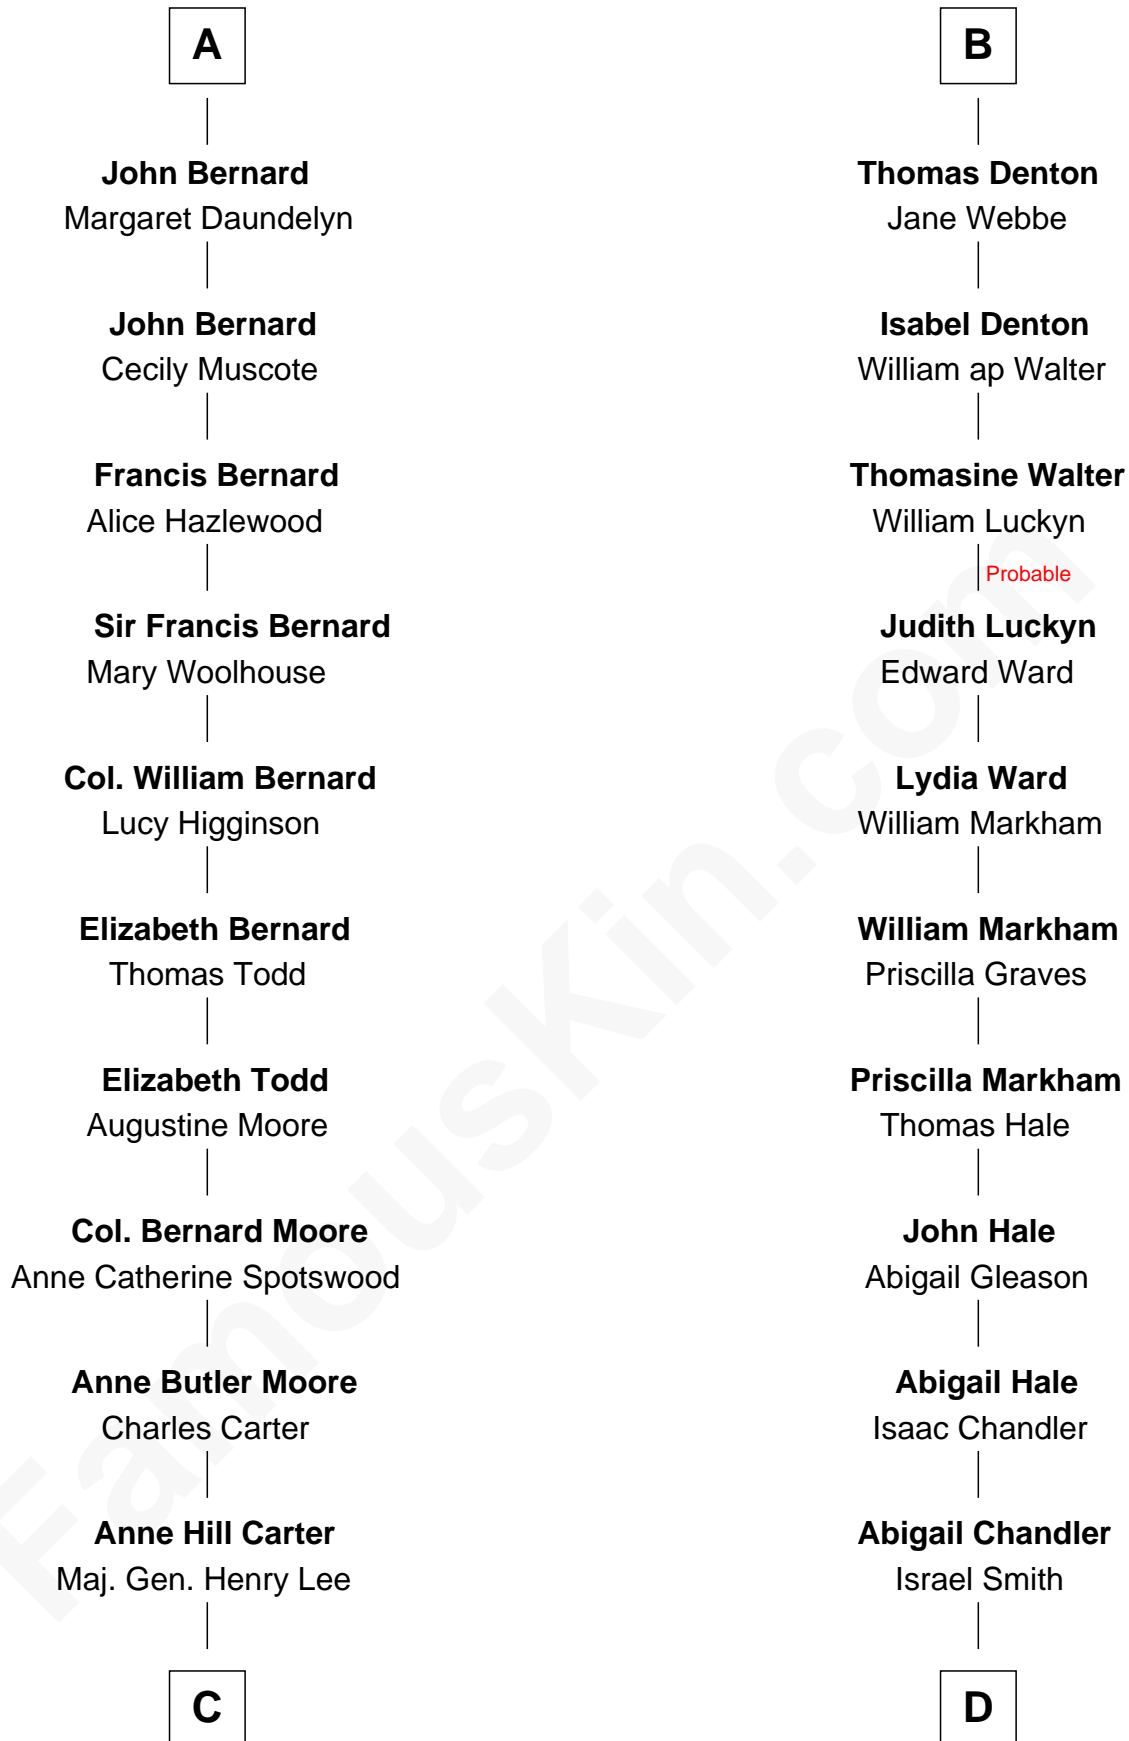

## Relationship Chart of

### Fitzhugh Lee

40th Governor of Virginia

18th cousin 1 time removed of

### Rutherford B. Hayes

19th U.S. President

**Sir Robert de Ros**

Isabel de Aubeney

**C**

**Sydney Smith Lee**  
Anna Maria Mason

**Fitzhugh Lee**  
*40th Governor of Virginia*

**D**

**Chloe Smith**  
Rutherford Hayes

**Rutherford Hayes**  
Sophia Birchard

**Rutherford B. Hayes**  
*19th U.S. President*

FamousKin.com