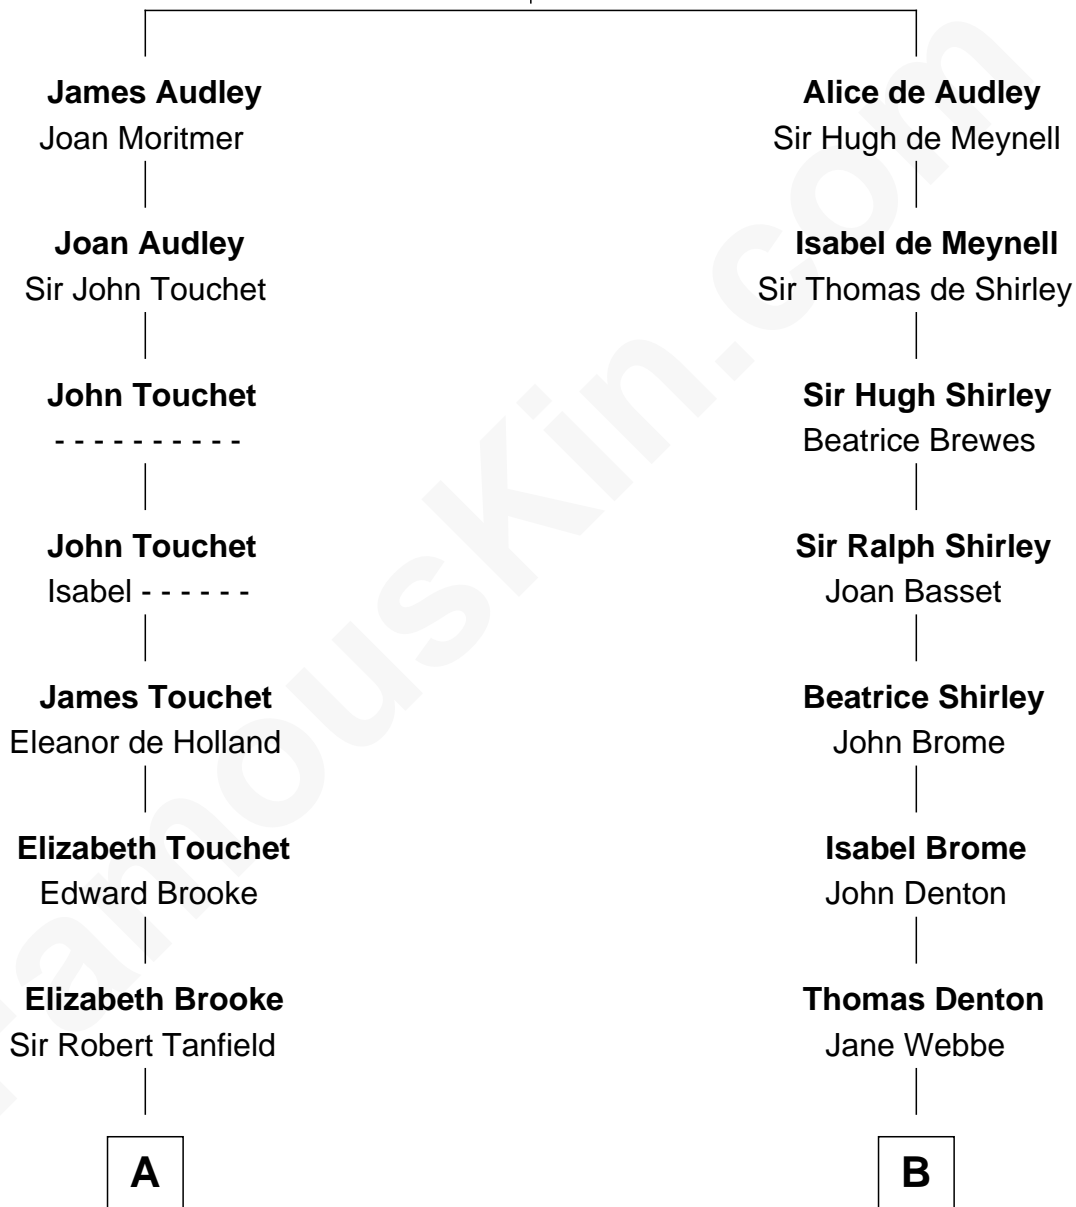

## Relationship Chart of

### Fitzhugh Lee

40th Governor of Virginia

18th cousin 2 times removed of

### Rutherford B. Hayes

19th U.S. President

**Sir Nicholas Audley**

Joan Martin

**C**

**Col. Henry Lee**

Lucy Grymes

**Maj. Gen. Henry Lee**

Anne Hill Carter

**Sydney Smith Lee**

Anna Maria Mason

**Fitzhugh Lee**

*40th Governor of Virginia*

**D**

**Rutherford Hayes**

Sophia Birchard