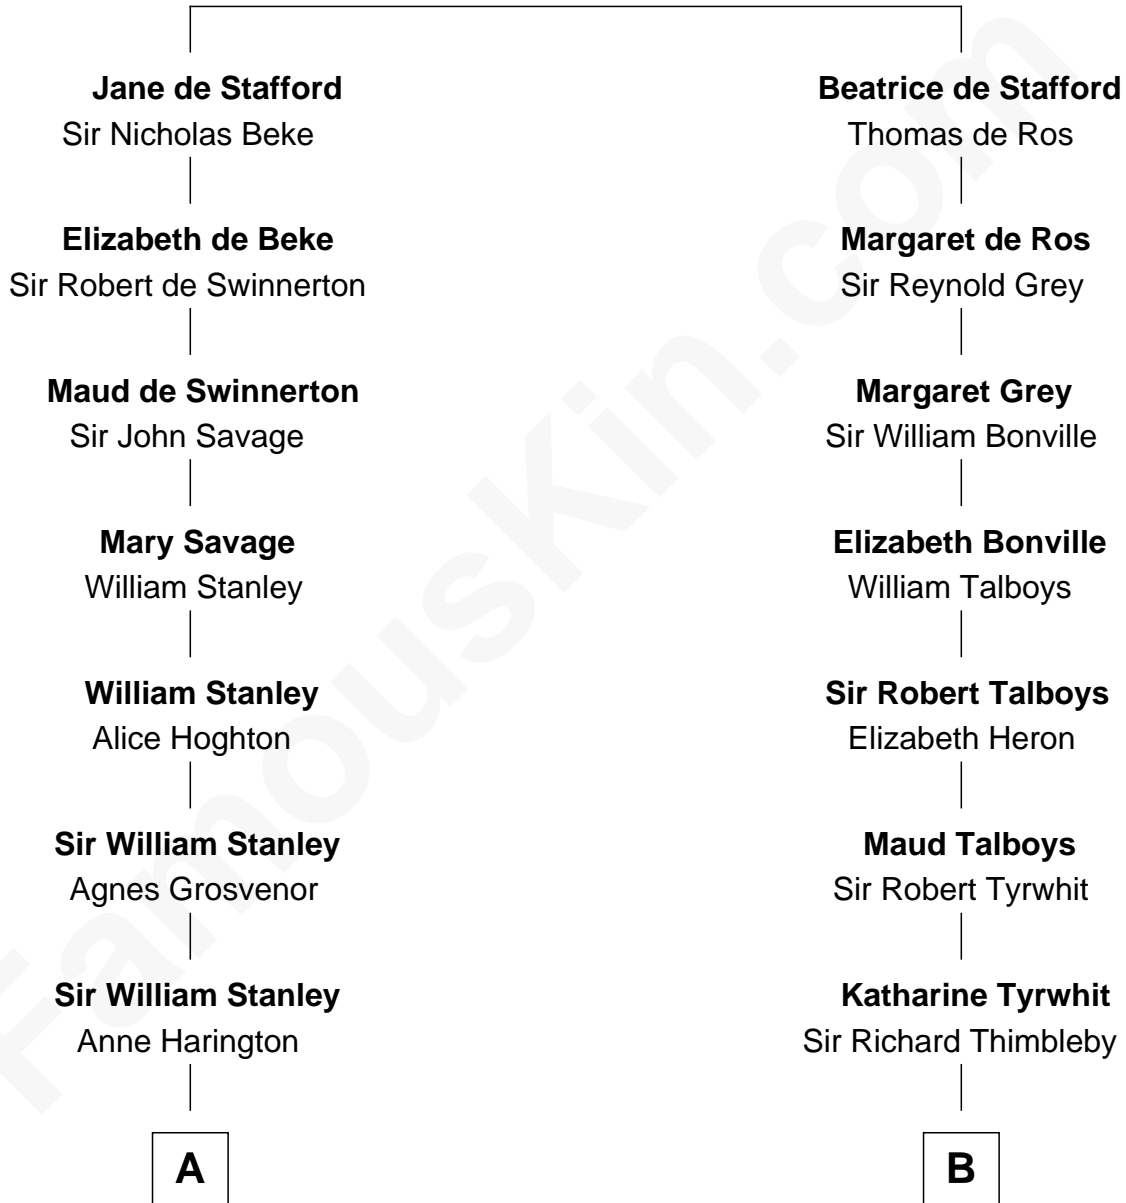

FamousKin.com

Relationship Chart of

Fitzhugh Lee

40th Governor of Virginia

16th cousin 3 times removed of

Mitt Romney

70th Governor of Massachusetts

Ralph de Stafford

with wife
Katherine de Hastang

with wife
Margaret de Audley

C

Alma Luella Robison
Harold Arundel LaFount

Lenore Emily LaFount
George Wilcken Romney

Mitt Romney
70th Governor of Massachusetts

FamousKin.com