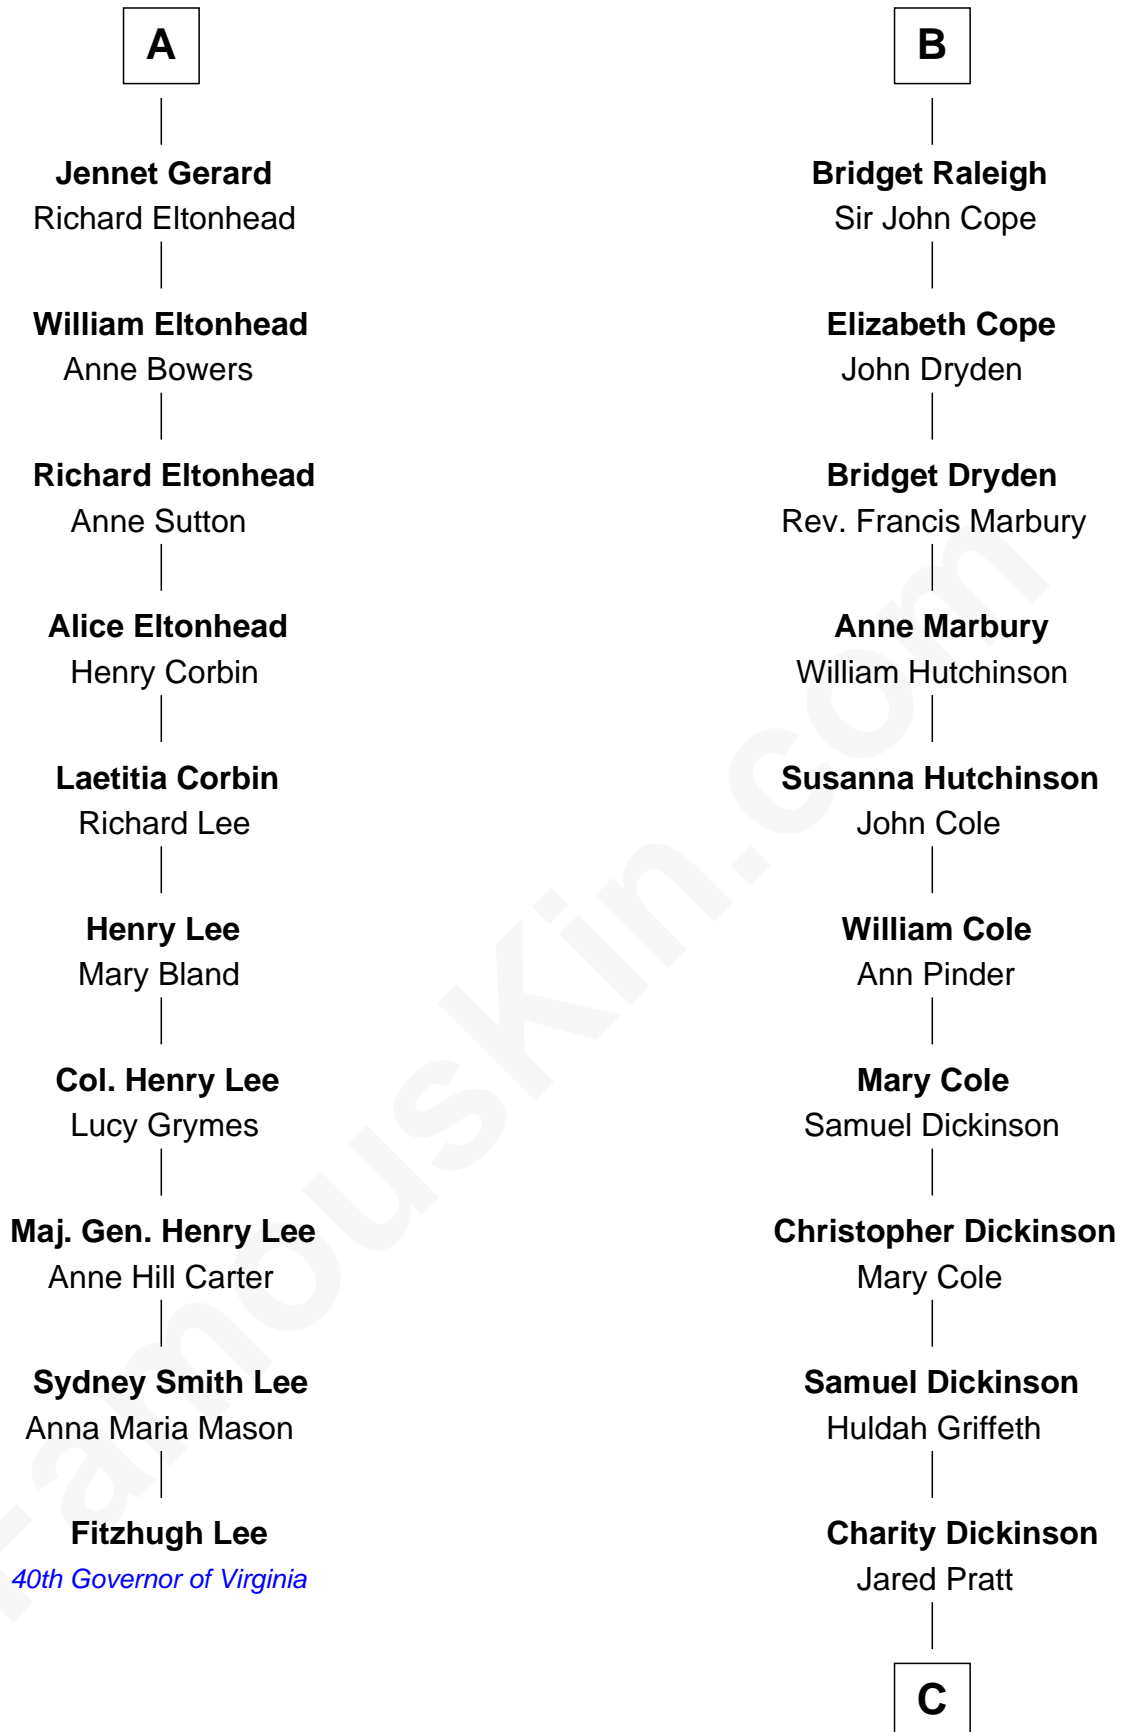

FamousKin.com

Relationship Chart of

Fitzhugh Lee

40th Governor of Virginia

16th cousin 5 times removed of

Mitt Romney

70th Governor of Massachusetts

Edmund Fitzalan

Alice de Warenne

Richard Fitzalan
Eleanor Plantagenet

Sir Richard Fitzalan
Elizabeth de Bohun

Elizabeth Fitzalan
Sir Robert Goushill

Joan Goushill
Sir Thomas Stanley

Katherine Stanley
Sir John Savage

Dulcia Savage
Sir Henry Bold

Maud Bold
Thomas Gerard

A

Mary Fitzalan
John le Strange

Ankaret le Strange
Sir Richard Talbot

Mary Talbot
Sir Thomas Greene

Sir Thomas Greene
Phillippa Ferrers

Elizabeth Greene
William Raleigh

Sir Edward Raleigh
Margaret Verney

Sir Edward Raleigh
Anne Chamberlayne

B

C

Parley Parker Pratt

Mary Woods

Helaman Pratt

Anna Johanna Dorothy Wilcken

Anna Amelia Pratt