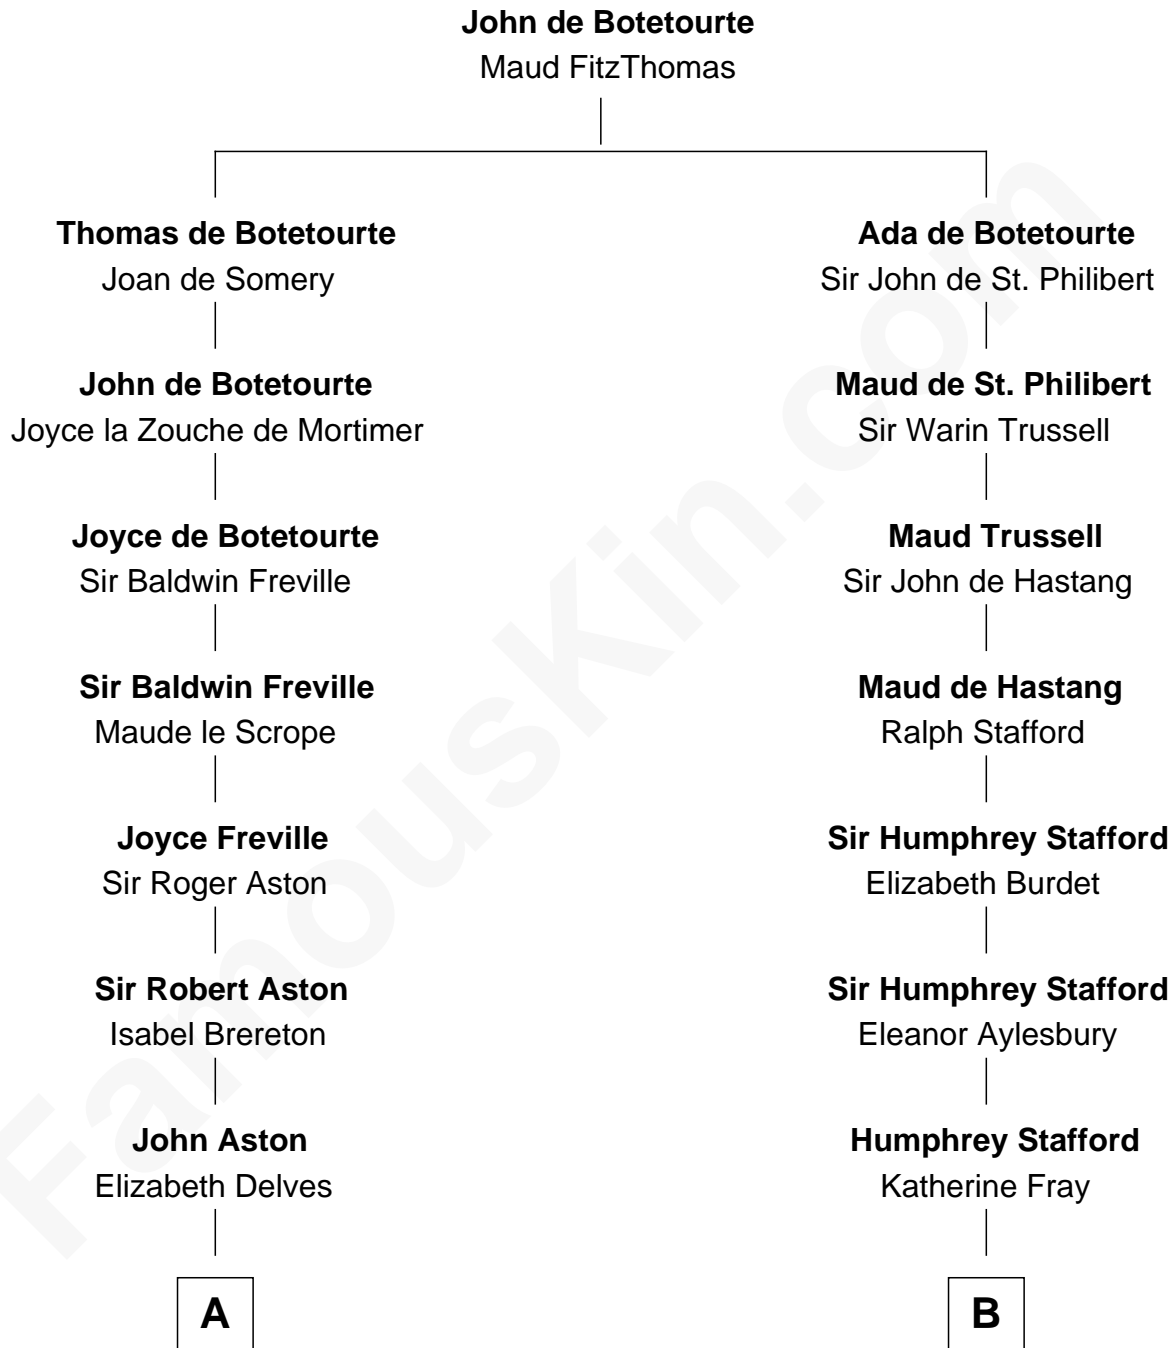

FamousKin.com

Relationship Chart of

Fitzhugh Lee

40th Governor of Virginia

19th cousin 2 times removed of

George Romney

43rd Governor of Michigan

C

Gen. John Mason
Anne Maria Murray

Anna Maria Mason
Sydney Smith Lee

Fitzhugh Lee
40th Governor of Virginia

D

Charity Dickinson
Jared Pratt

Parley Parker Pratt
Mary Woods

Helaman Pratt
Anna Johanna Dorothy Wilcken

Anna Amelia Pratt
Gaskell Samuel Romney

George Romney
43rd Governor of Michigan

FamousKin.com