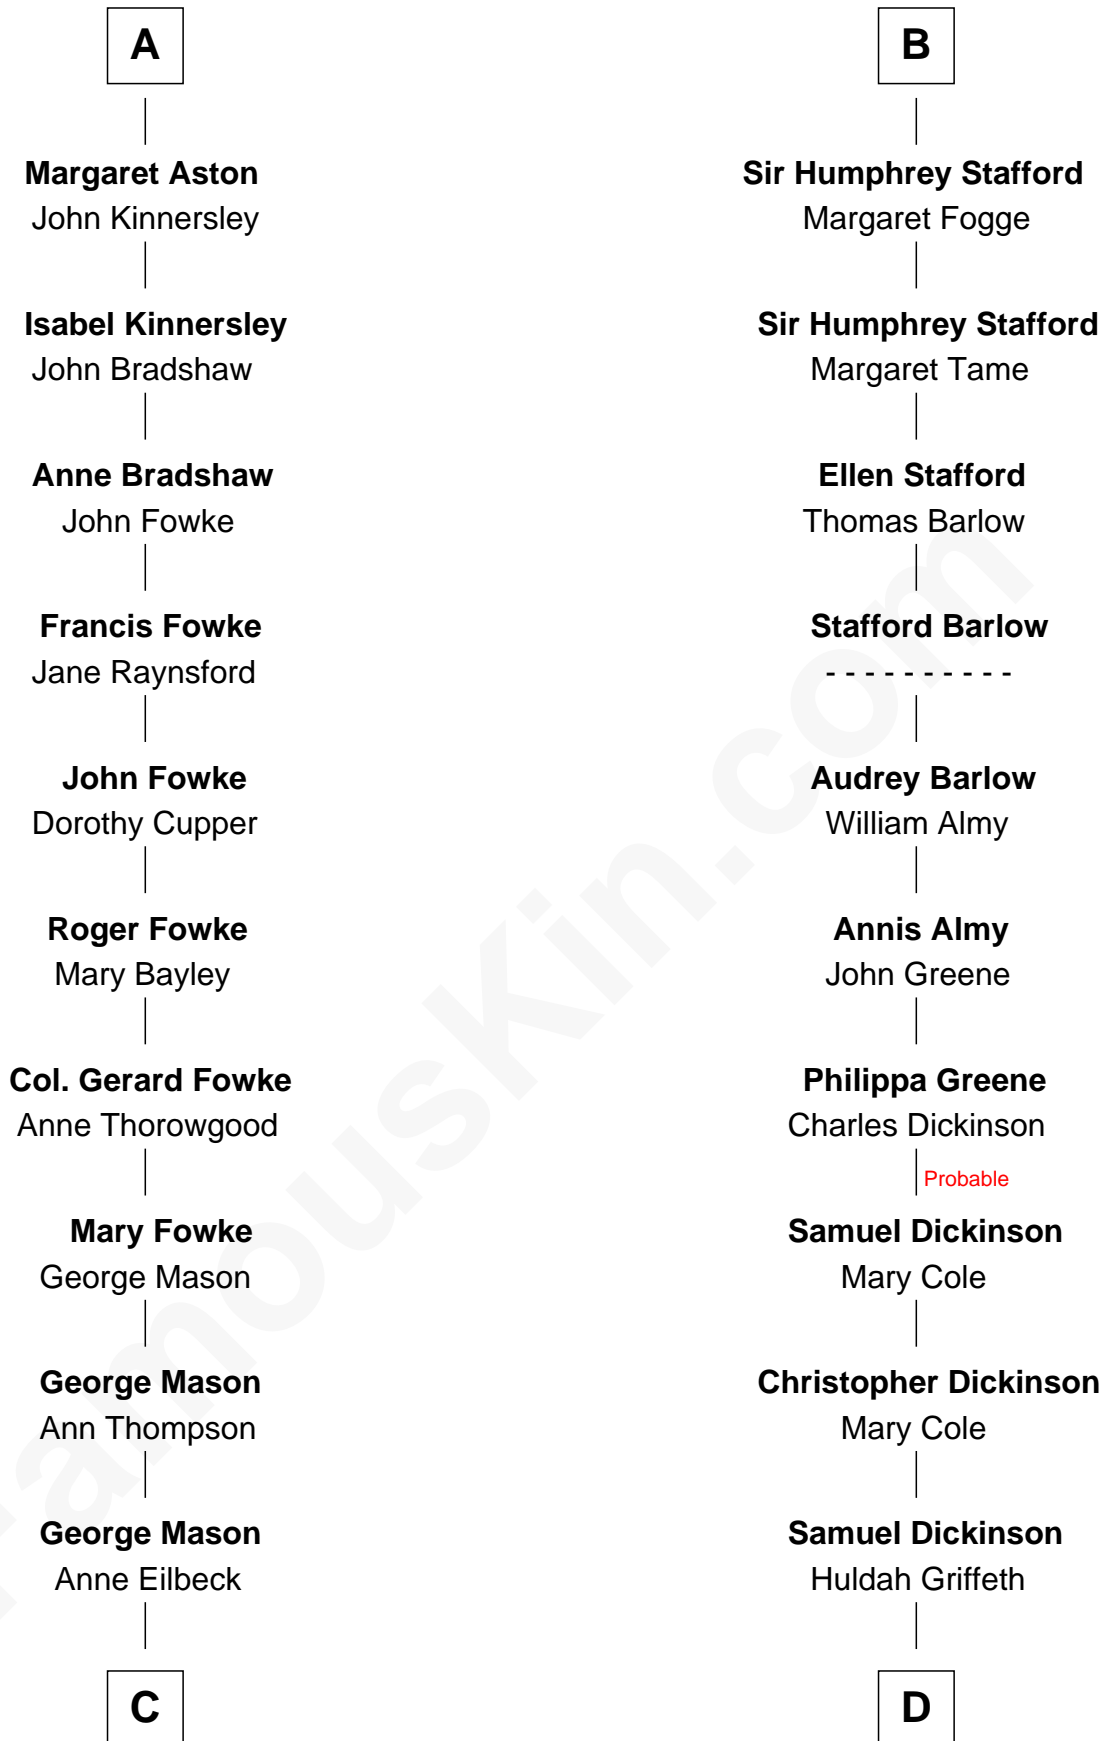

FamousKin.com

Relationship Chart of

Fitzhugh Lee

40th Governor of Virginia

19th cousin 2 times removed of

George Romney

43rd Governor of Michigan

C

Gen. John Mason
Anne Maria Murray

Anna Maria Mason
Sydney Smith Lee

Fitzhugh Lee
40th Governor of Virginia

D

Charity Dickinson
Jared Pratt

Parley Parker Pratt
Mary Woods

Helaman Pratt
Anna Johanna Dorothy Wilcken

Anna Amelia Pratt
Gaskell Samuel Romney

George Romney
43rd Governor of Michigan

FamousKin.com