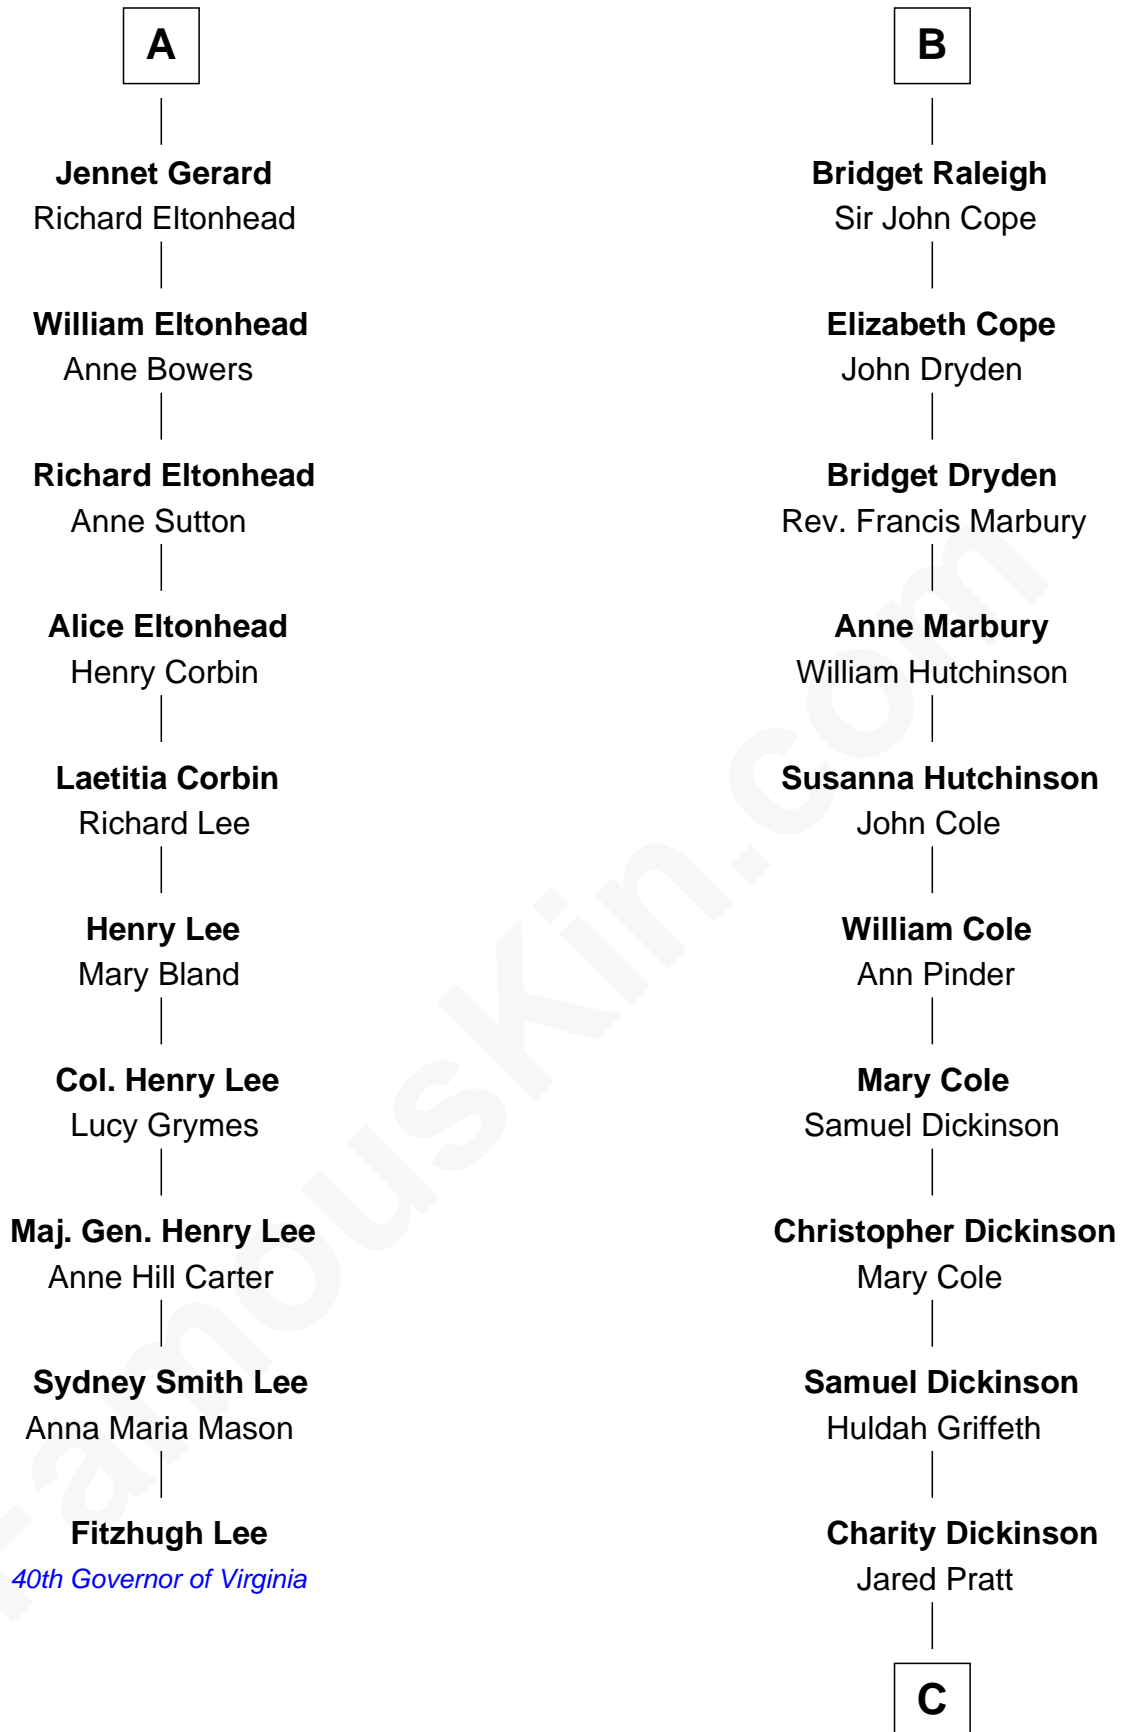

FamousKin.com

Relationship Chart of

Fitzhugh Lee

40th Governor of Virginia

16th cousin 4 times removed of

George Romney

43rd Governor of Michigan

Edmund Fitzalan

Alice de Warenne

Richard Fitzalan
Eleanor Plantagenet

Sir Richard Fitzalan
Elizabeth de Bohun

Elizabeth Fitzalan
Sir Robert Goushill

Joan Goushill
Sir Thomas Stanley

Katherine Stanley
Sir John Savage

Dulcia Savage
Sir Henry Bold

Maud Bold
Thomas Gerard

A

Mary Fitzalan
John le Strange

Ankaret le Strange
Sir Richard Talbot

Mary Talbot
Sir Thomas Greene

Sir Thomas Greene
Phillippa Ferrers

Elizabeth Greene
William Raleigh

Sir Edward Raleigh
Margaret Verney

Sir Edward Raleigh
Anne Chamberlayne

B

C

Parley Parker Pratt

Mary Woods

Helaman Pratt

Anna Johanna Dorothy Wilcken

Anna Amelia Pratt