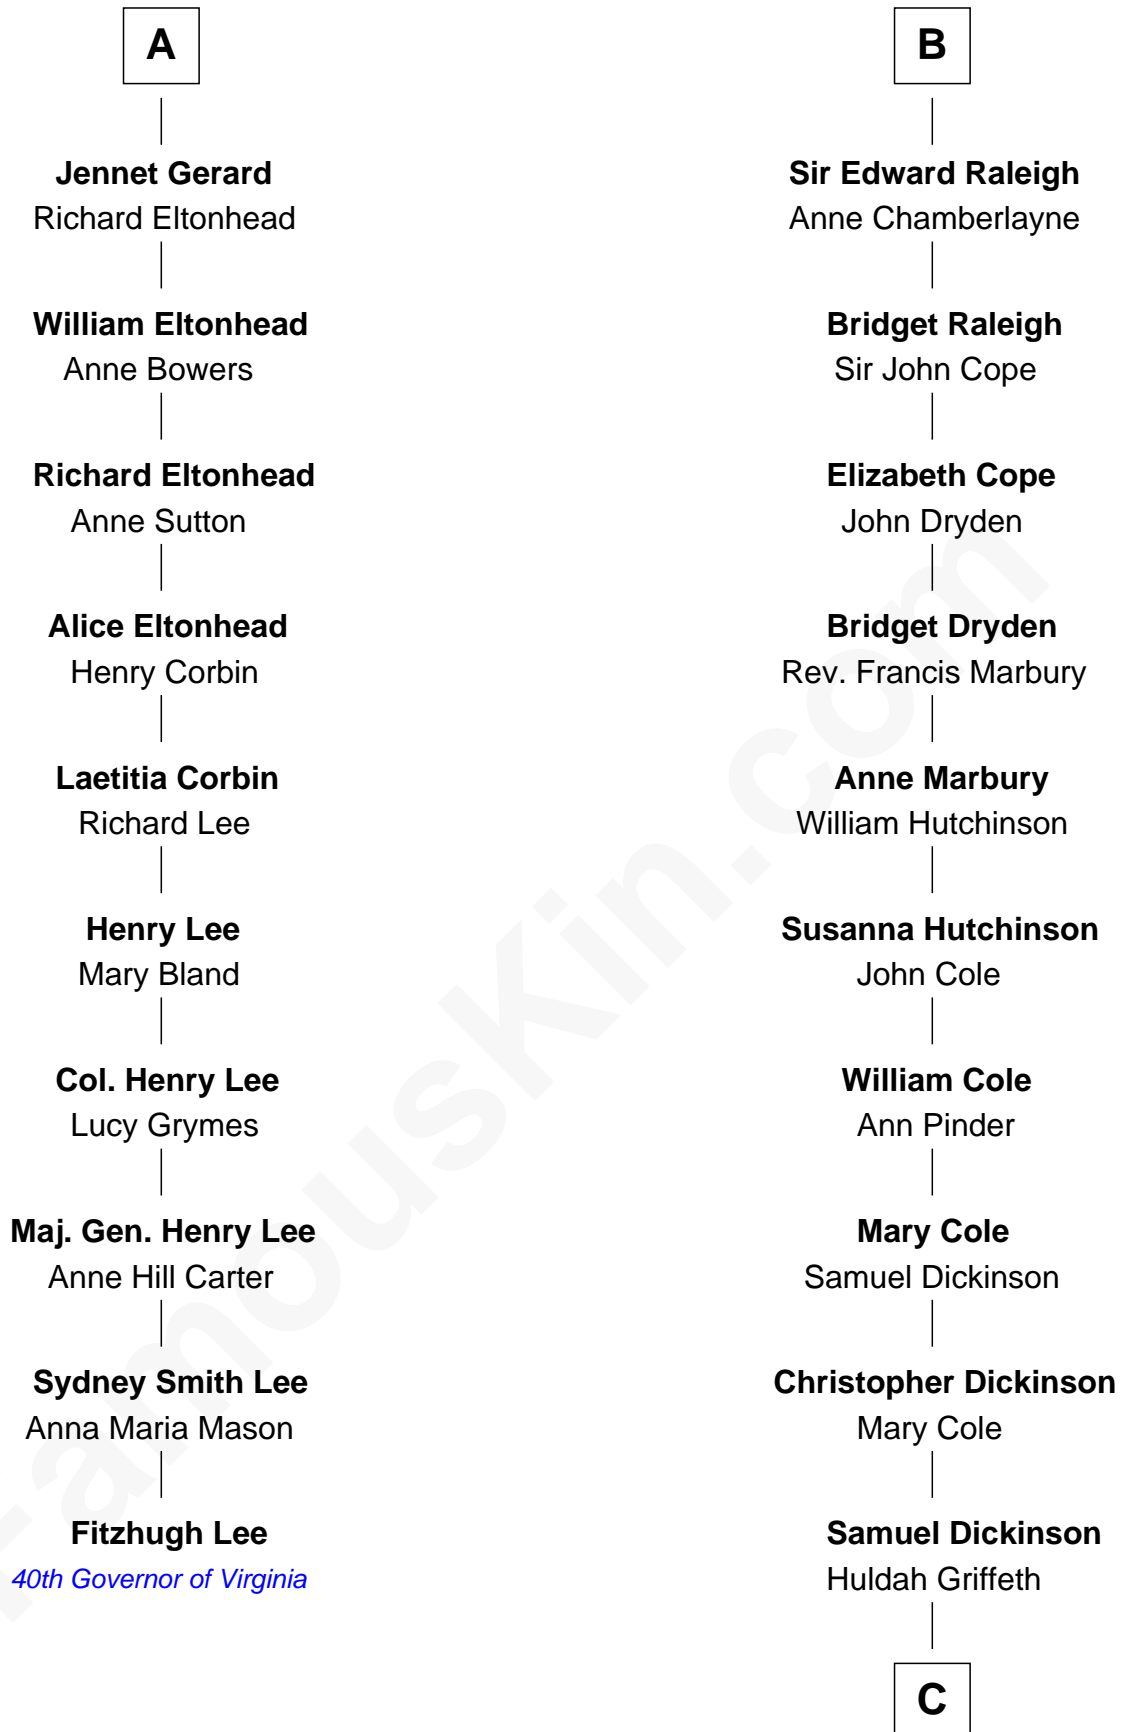

FamousKin.com

Relationship Chart of

Fitzhugh Lee

40th Governor of Virginia

16th cousin 5 times removed of

George Romney

43rd Governor of Michigan

Humphrey de Bohun

Elizabeth Plantagenet

Sir William de Bohun
Elizabeth de Badlesmere

Elizabeth de Bohun
Sir Richard Fitzalan

Elizabeth Fitzalan
Sir Robert Goushill

Joan Goushill
Sir Thomas Stanley

Katherine Stanley
Sir John Savage

Dulcia Savage
Sir Henry Bold

Maud Bold
Thomas Gerard

A

Eleanor de Bohun
Sir James le Boteler

Pernel le Boteler
Sir Gilbert Talbot

Sir Richard Talbot
Ankaret le Strange

Mary Talbot
Sir Thomas Greene

Sir Thomas Greene
Phillippa Ferrers

Elizabeth Greene
William Raleigh

Sir Edward Raleigh
Margaret Verney

B

C

Charity Dickinson

Jared Pratt

Parley Parker Pratt

Mary Woods