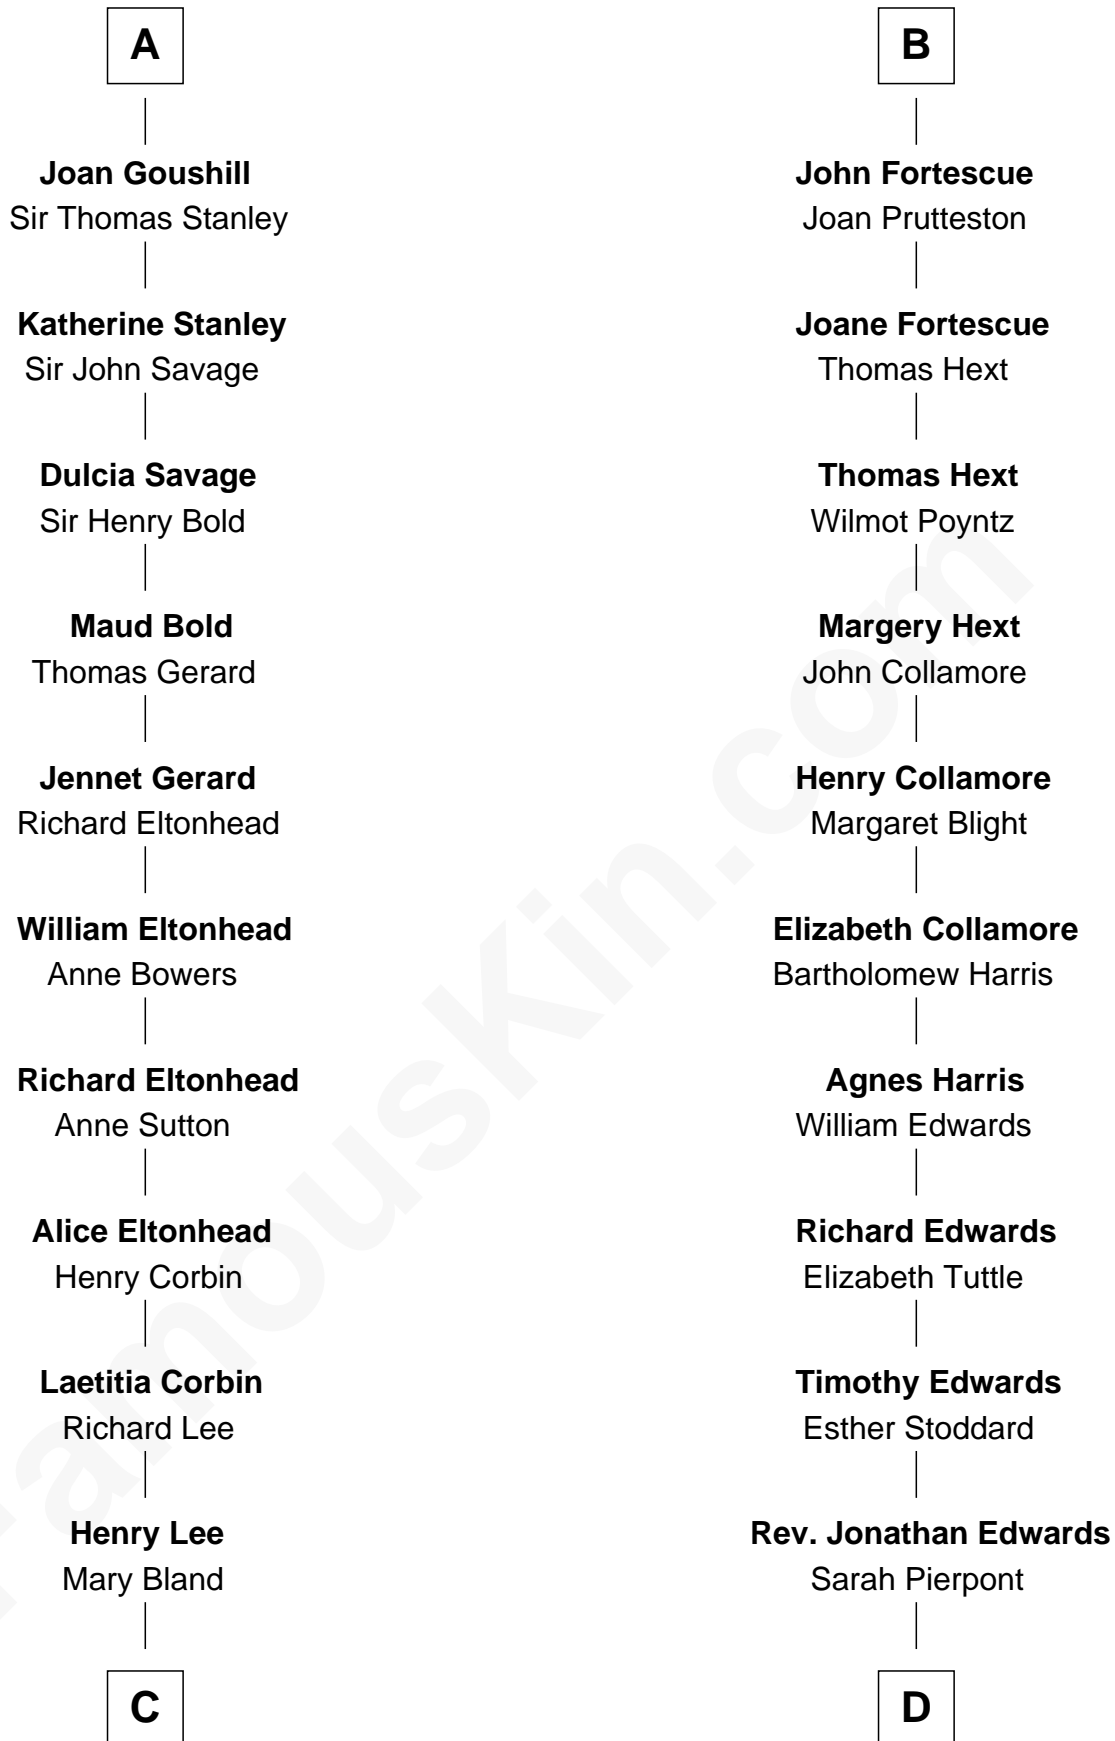

FamousKin.com

Relationship Chart of

Fitzhugh Lee

40th Governor of Virginia

18th cousin 2 times removed of

Aaron Burr

Killed Alexander Hamilton

Sir Geoffrey FitzPiers

Aveline de Clare

FamousKin.com