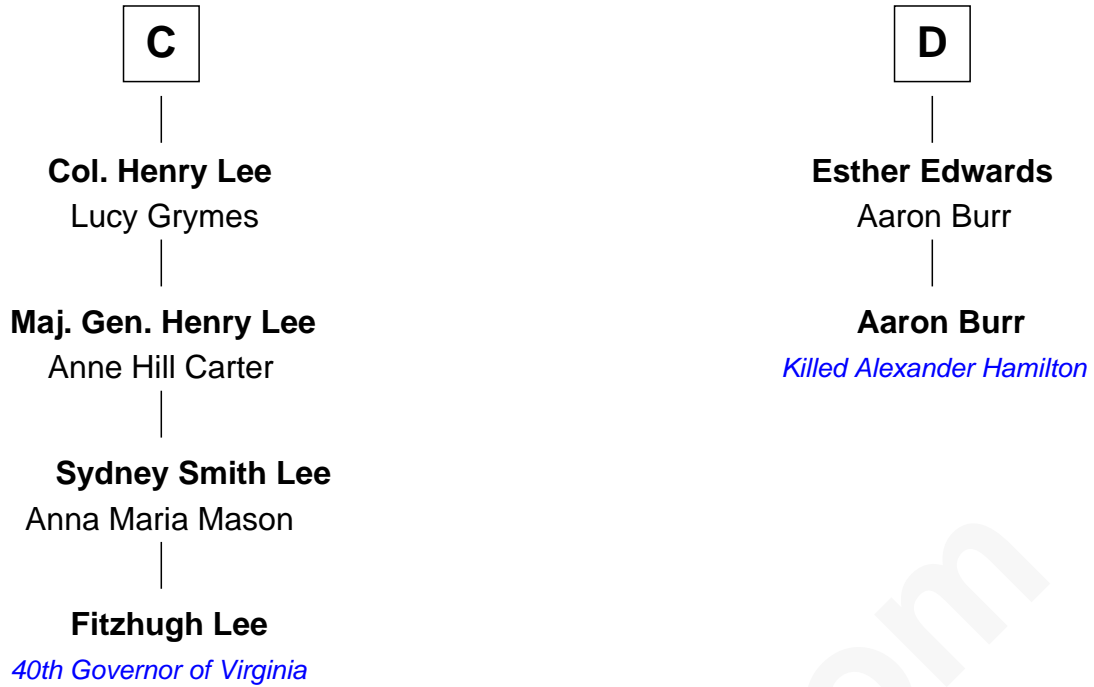

FamousKin.com

Relationship Chart of

Fitzhugh Lee

40th Governor of Virginia

18th cousin 2 times removed of

Aaron Burr

Killed Alexander Hamilton

Sir Geoffrey FitzPiers

Aveline de Clare

FamousKin.com