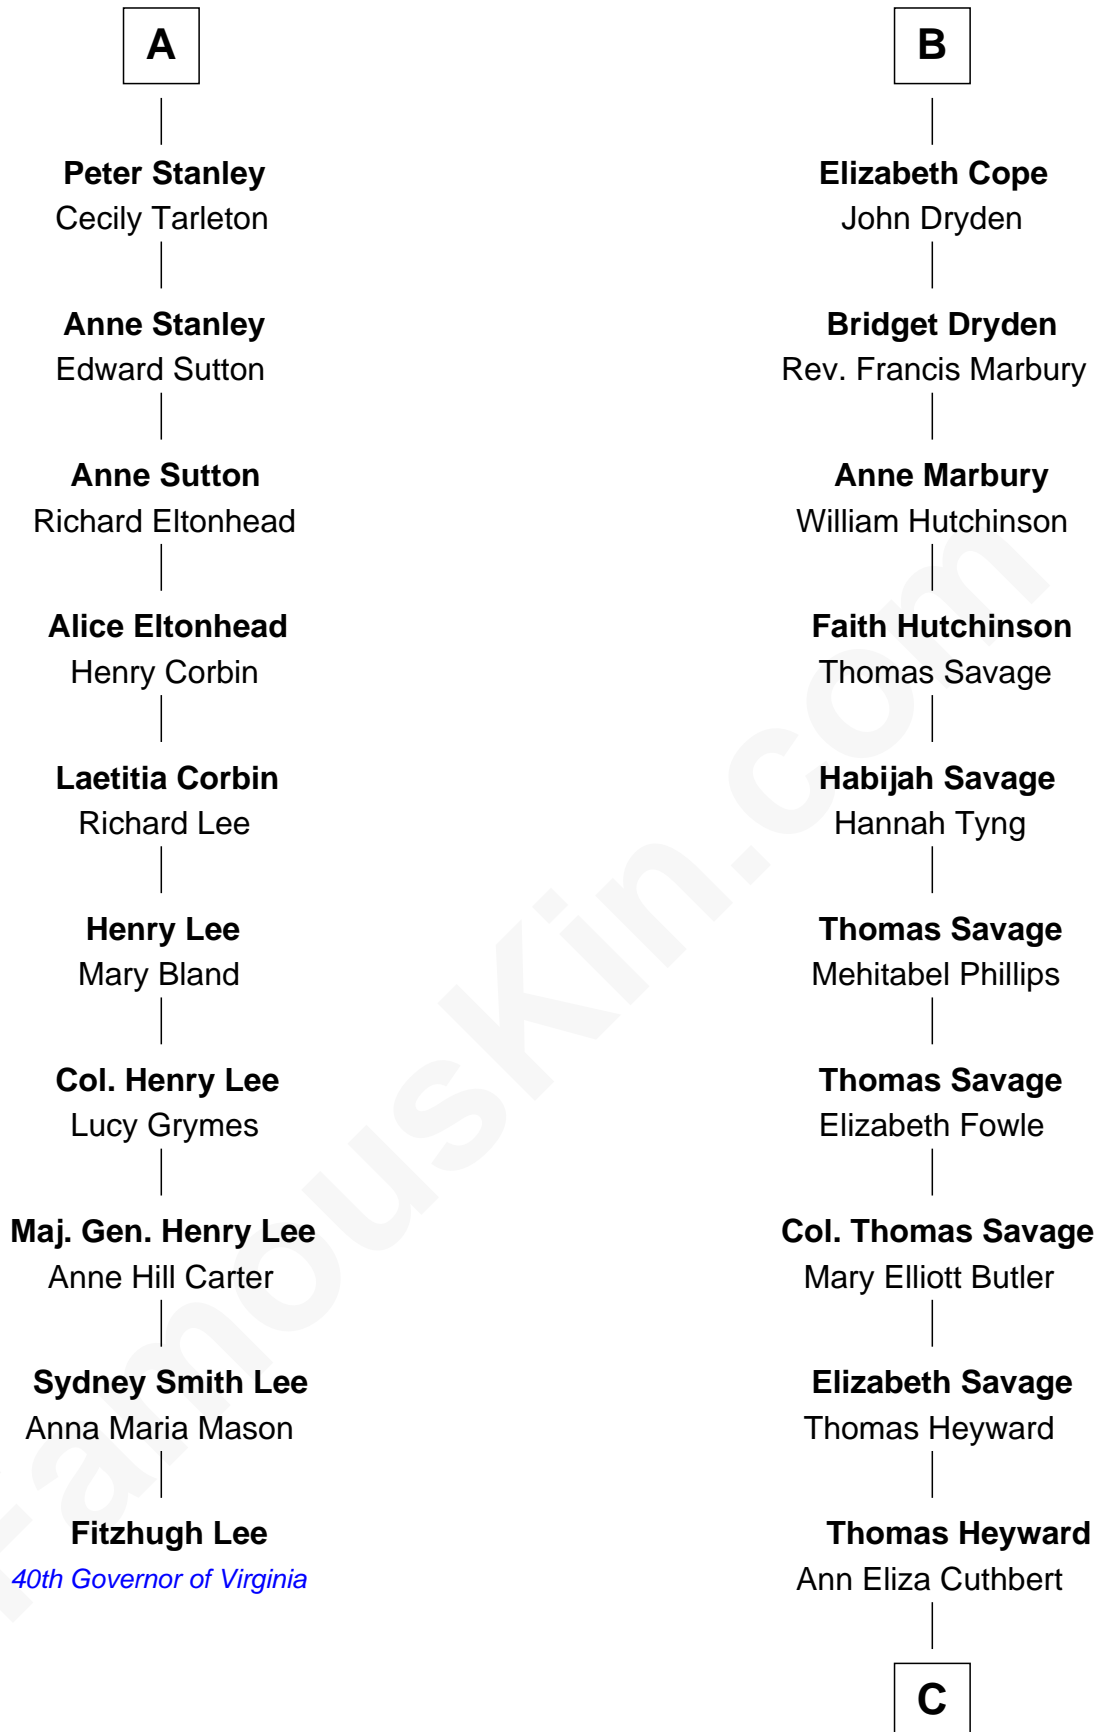

FamousKin.com

Relationship Chart of

Fitzhugh Lee

40th Governor of Virginia

16th cousin 4 times removed of

DuBose Heyward

Author of *Porgy* (*Porgy & Bess*)

Ralph de Stafford

Elizabeth Greene

William Raleigh

William Stanley

Alice Hoghton

Sir Edward Raleigh

Margaret Verney

Sir William Stanley

Agnes Grosvenor

Sir Edward Raleigh

Anne Chamberlayne

Sir William Stanley

Anne Harington

Bridget Raleigh

Sir John Cope

A

B

C

Thomas Savage Heyward

Georgianna Hasell

Thomas Savage Heyward

Louisa Watkins

Edwin Watkins Heyward

Jane Screven DuBose

DuBose Heyward