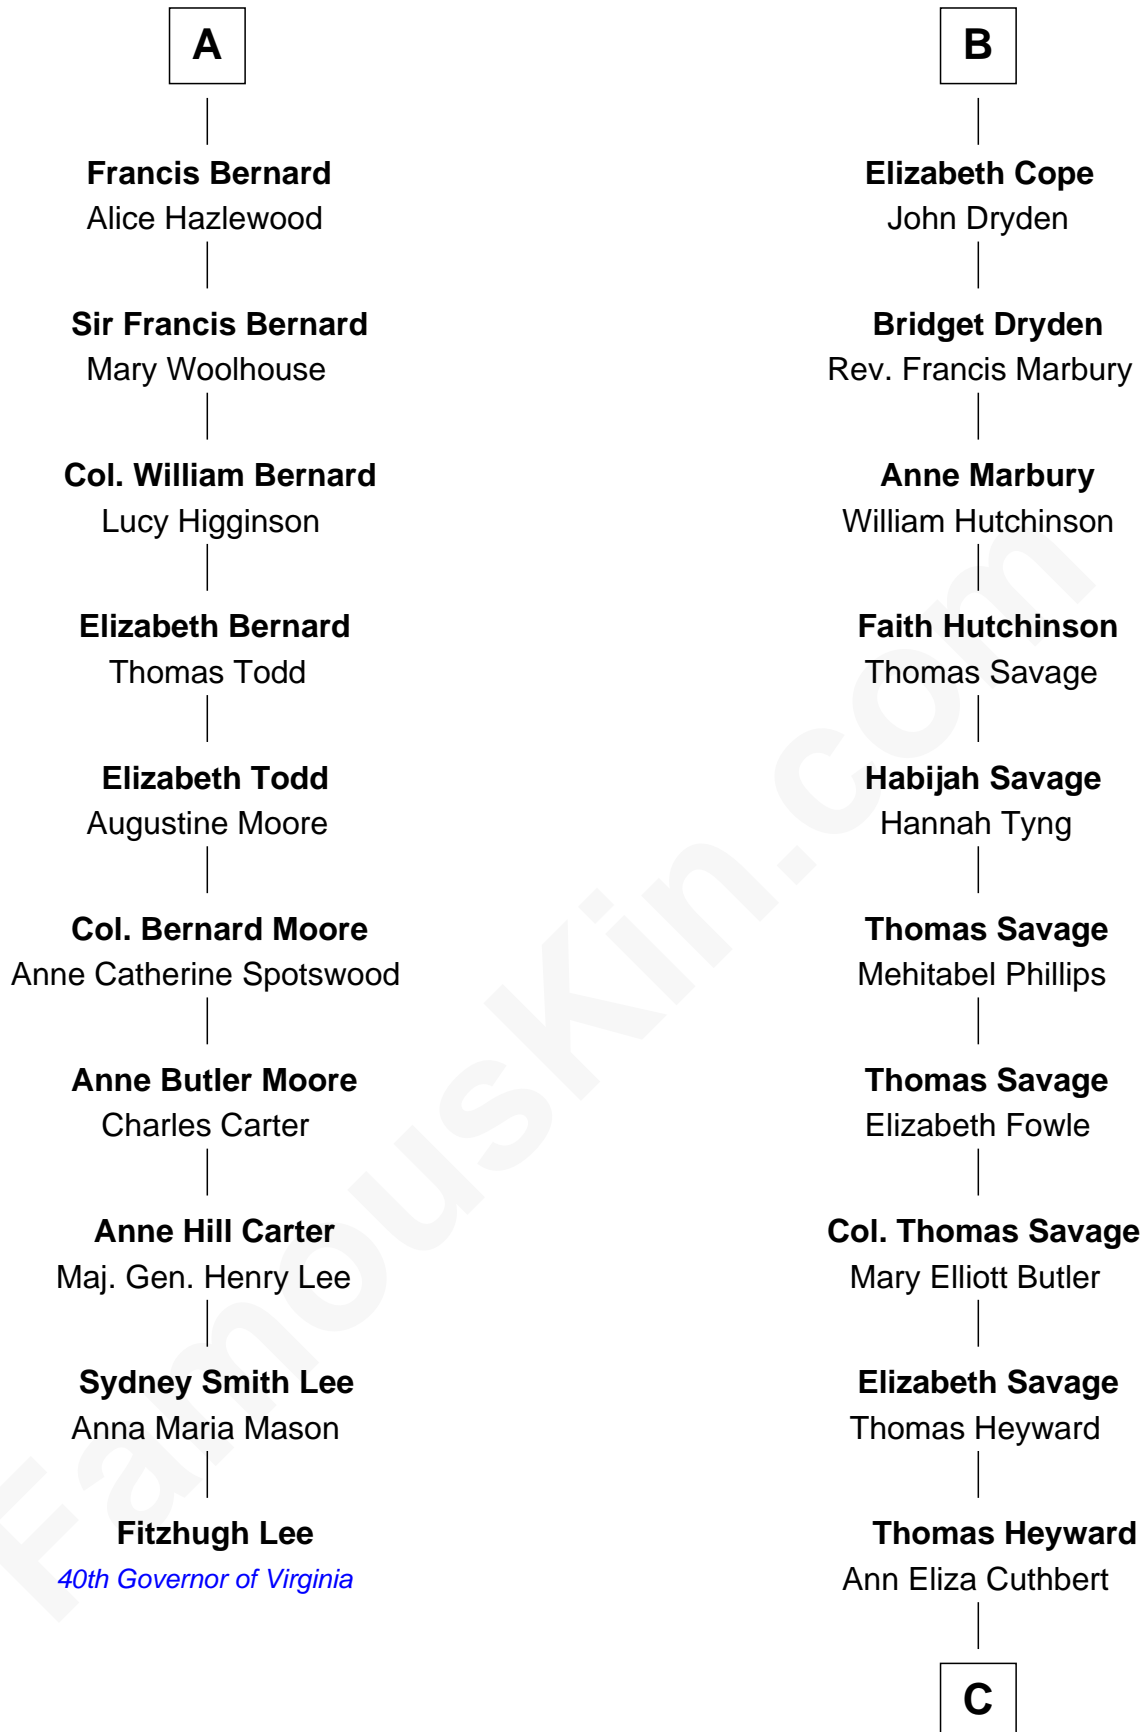

FamousKin.com

Relationship Chart of

Fitzhugh Lee

40th Governor of Virginia

16th cousin 4 times removed of

DuBose Heyward

Author of *Porgy* (*Porgy & Bess*)

Margaret de Audley

Ralph de Stafford

C

Thomas Savage Heyward

Georgianna Hasell

Thomas Savage Heyward

Louisa Watkins

Edwin Watkins Heyward

Jane Screven DuBose