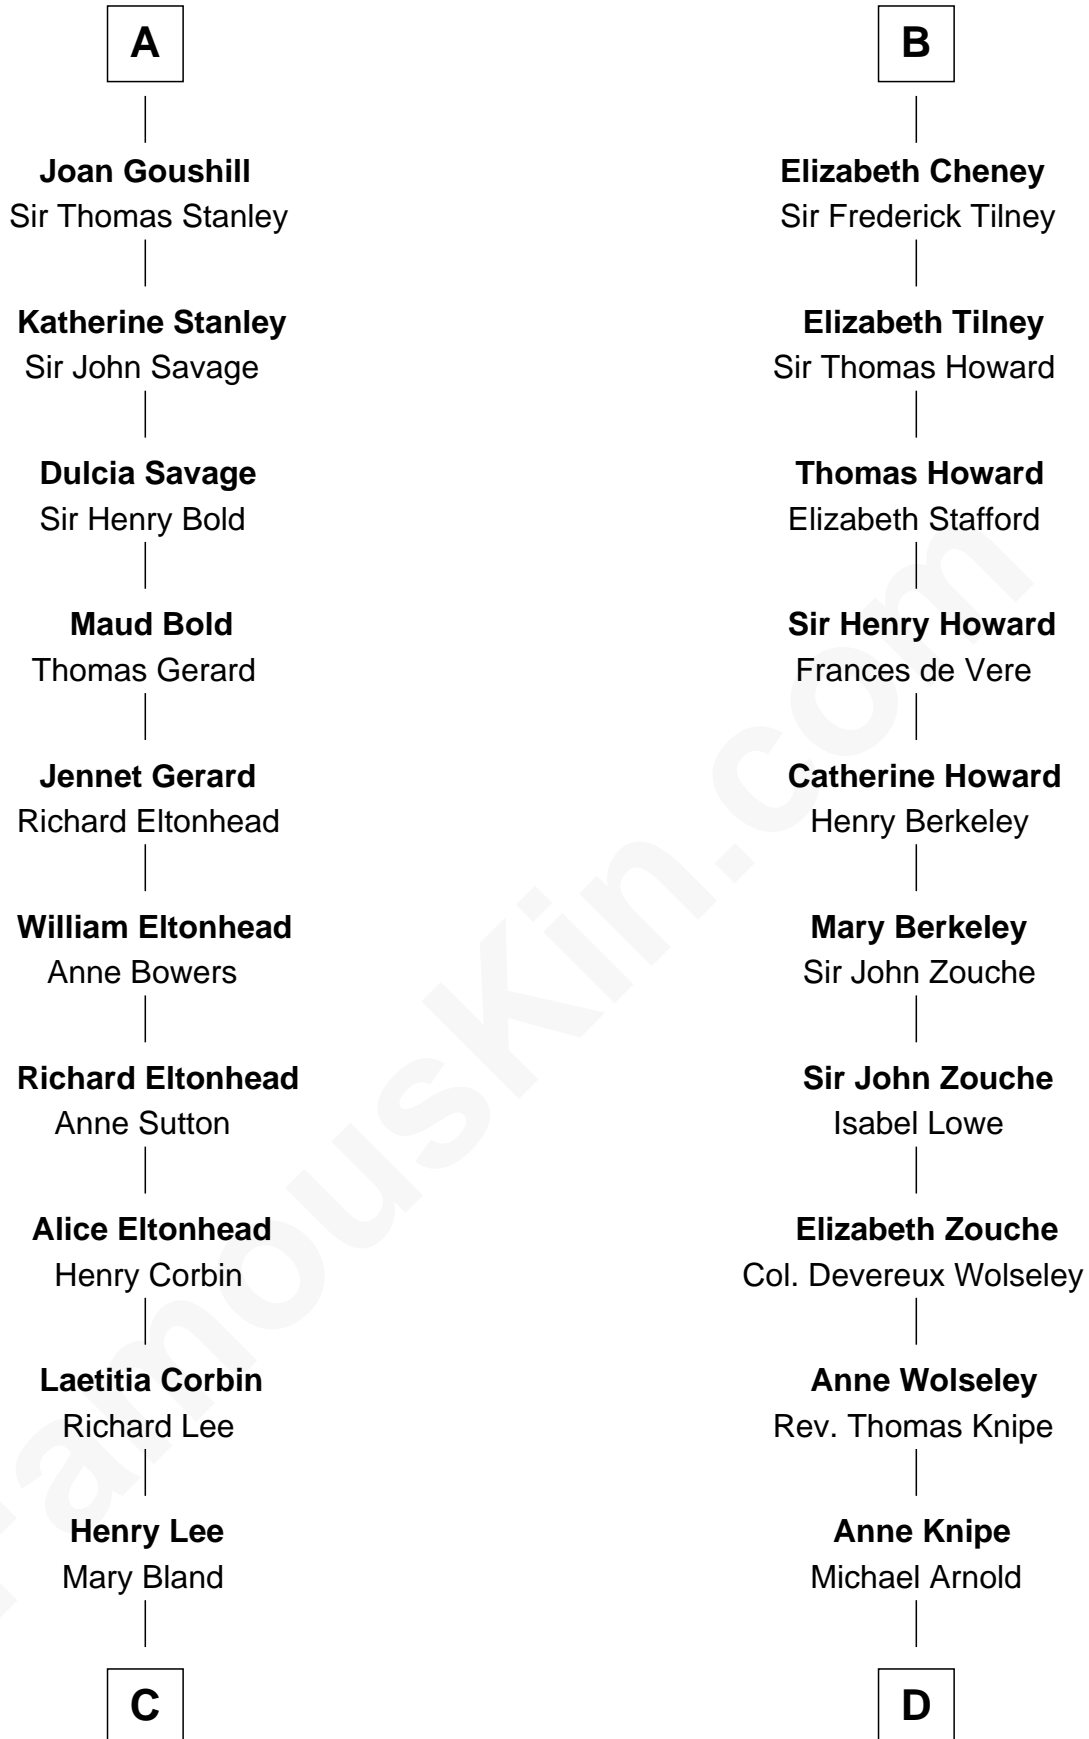

FamousKin.com

Relationship Chart of

Fitzhugh Lee

40th Governor of Virginia

20th cousin of

Francis Scott Key

Author of "The Star Spangled Banner"

C

Col. Henry Lee

Lucy Grymes

Maj. Gen. Henry Lee

Anne Hill Carter

Sydney Smith Lee

Anna Maria Mason

Fitzhugh Lee

40th Governor of Virginia