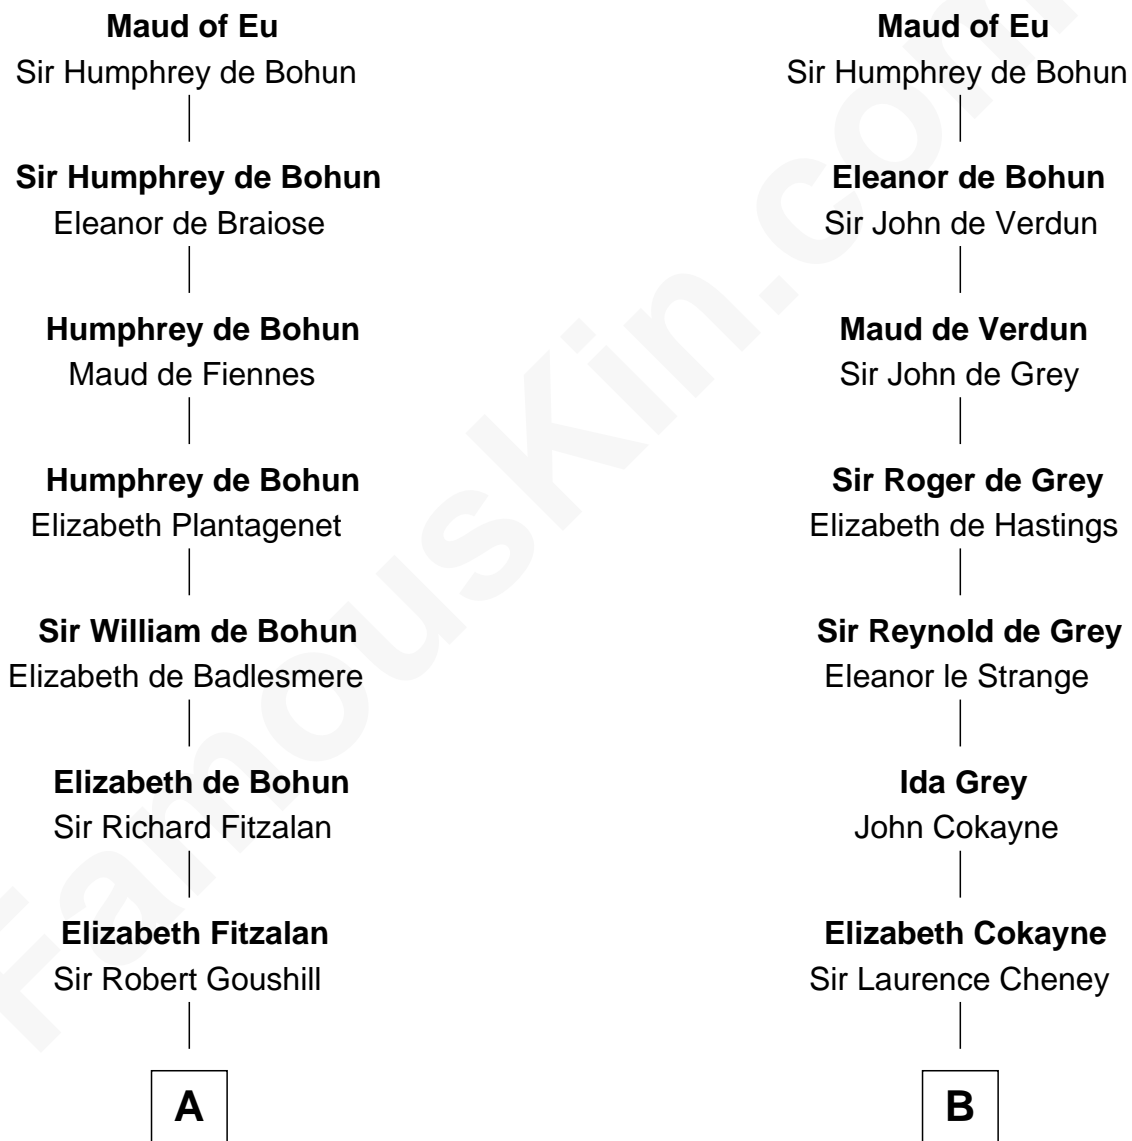

# FamousKin.com Relationship Chart of

**Fitzhugh Lee**

40th Governor of Virginia

20th cousin of

**Francis Scott Key**

Author of "The Star Spangled Banner"

**Raoul de Lusgnan**

Alice de Eu

**C**

**Col. Henry Lee**

Lucy Grymes

**Maj. Gen. Henry Lee**

Anne Hill Carter

**Sydney Smith Lee**

Anna Maria Mason

**Fitzhugh Lee**

*40th Governor of Virginia*

**D**

**Alicia Arnold**

John Ross

**Ann Arnold Ross**

Frances Key

**John Ross Key**

Anne Phebe Penn Dagworthy Charlton