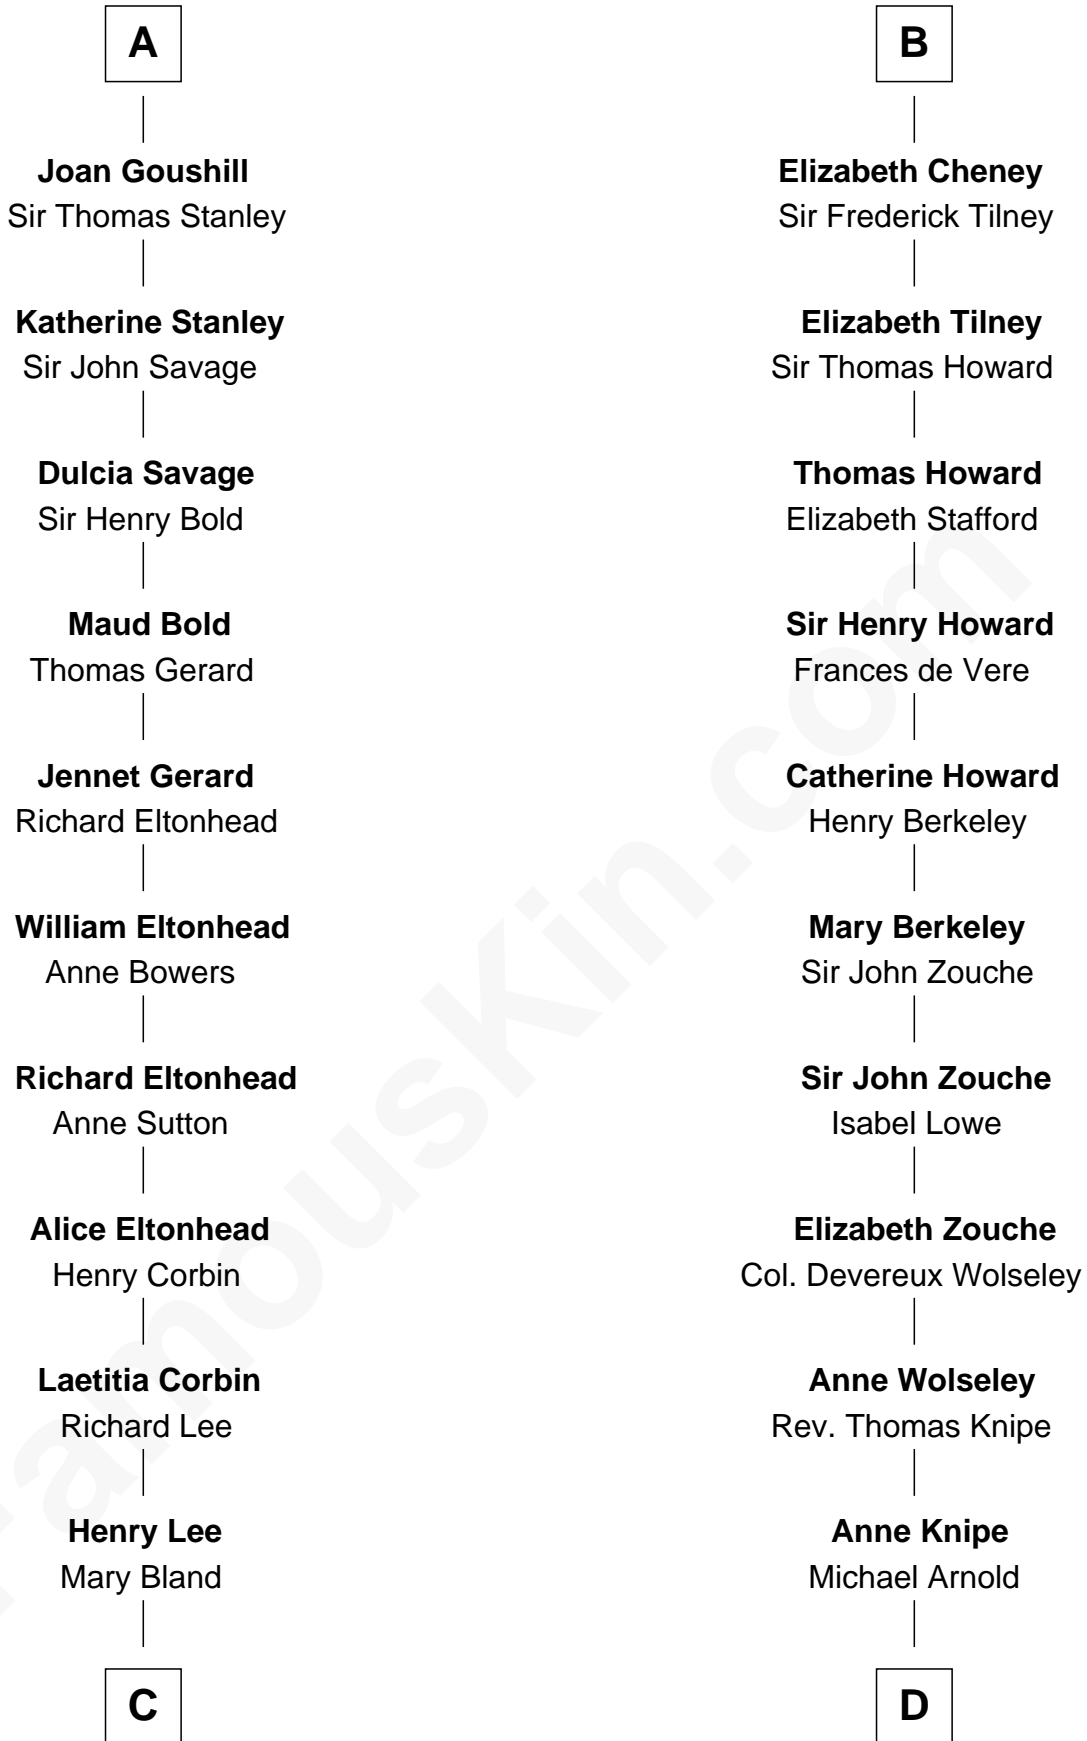

# FamousKin.com Relationship Chart of

**Fitzhugh Lee**

40th Governor of Virginia

20th cousin of

**Francis Scott Key**

Author of "The Star Spangled Banner"

**Raoul de Lusgnan**

Alice de Eu

**C**

**Col. Henry Lee**

Lucy Grymes

**Maj. Gen. Henry Lee**

Anne Hill Carter

**Sydney Smith Lee**

Anna Maria Mason

**Fitzhugh Lee**

*40th Governor of Virginia*

**D**

**Alicia Arnold**

John Ross

**Ann Arnold Ross**

Frances Key

**John Ross Key**

Anne Phebe Penn Dagworthy Charlton