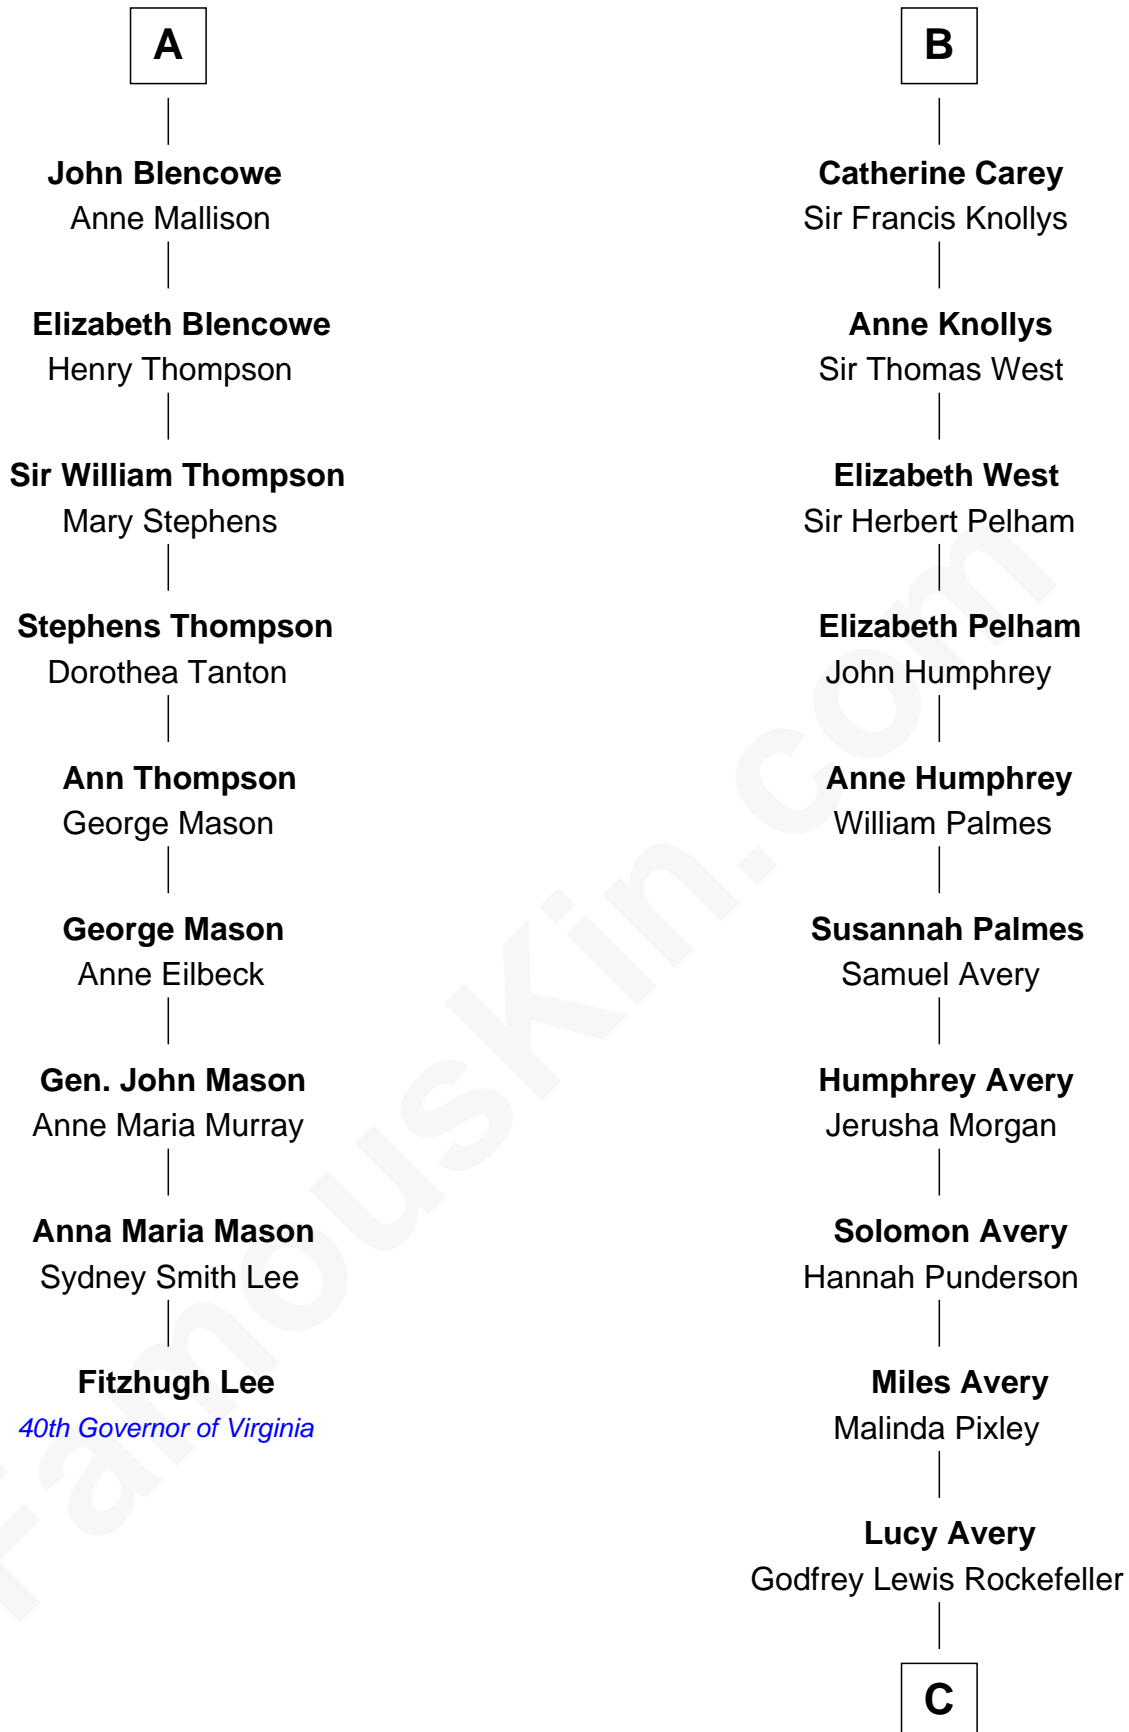

FamousKin.com

Relationship Chart of

Fitzhugh Lee

40th Governor of Virginia

15th cousin 3 times removed of

John D. Rockefeller

Founder of the Standard Oil Company

Thomas de Berkeley

Sir Edmund Sutton
Matilda Clifford

Elizabeth de Berkeley
Richard de Beauchamp

Thomas Dudley
Grace Threlkeld

Eleanor Beauchamp
Edmund Beaufort

Winifred Dudley
Anthony Blencowe

Eleanor Beaufort
Sir Robert Spencer

Richard Blencowe
Apollonia Tolson

Margaret Spencer
Sir Thomas Carey

Sir Henry Blencowe
Grace Sandford

Sir William Carey
Mary Boleyn

A

B

C

|
William Avery Rockefeller

Eliza Davison

|
John D. Rockefeller

Founder of the Standard Oil Company

FamousKin.com