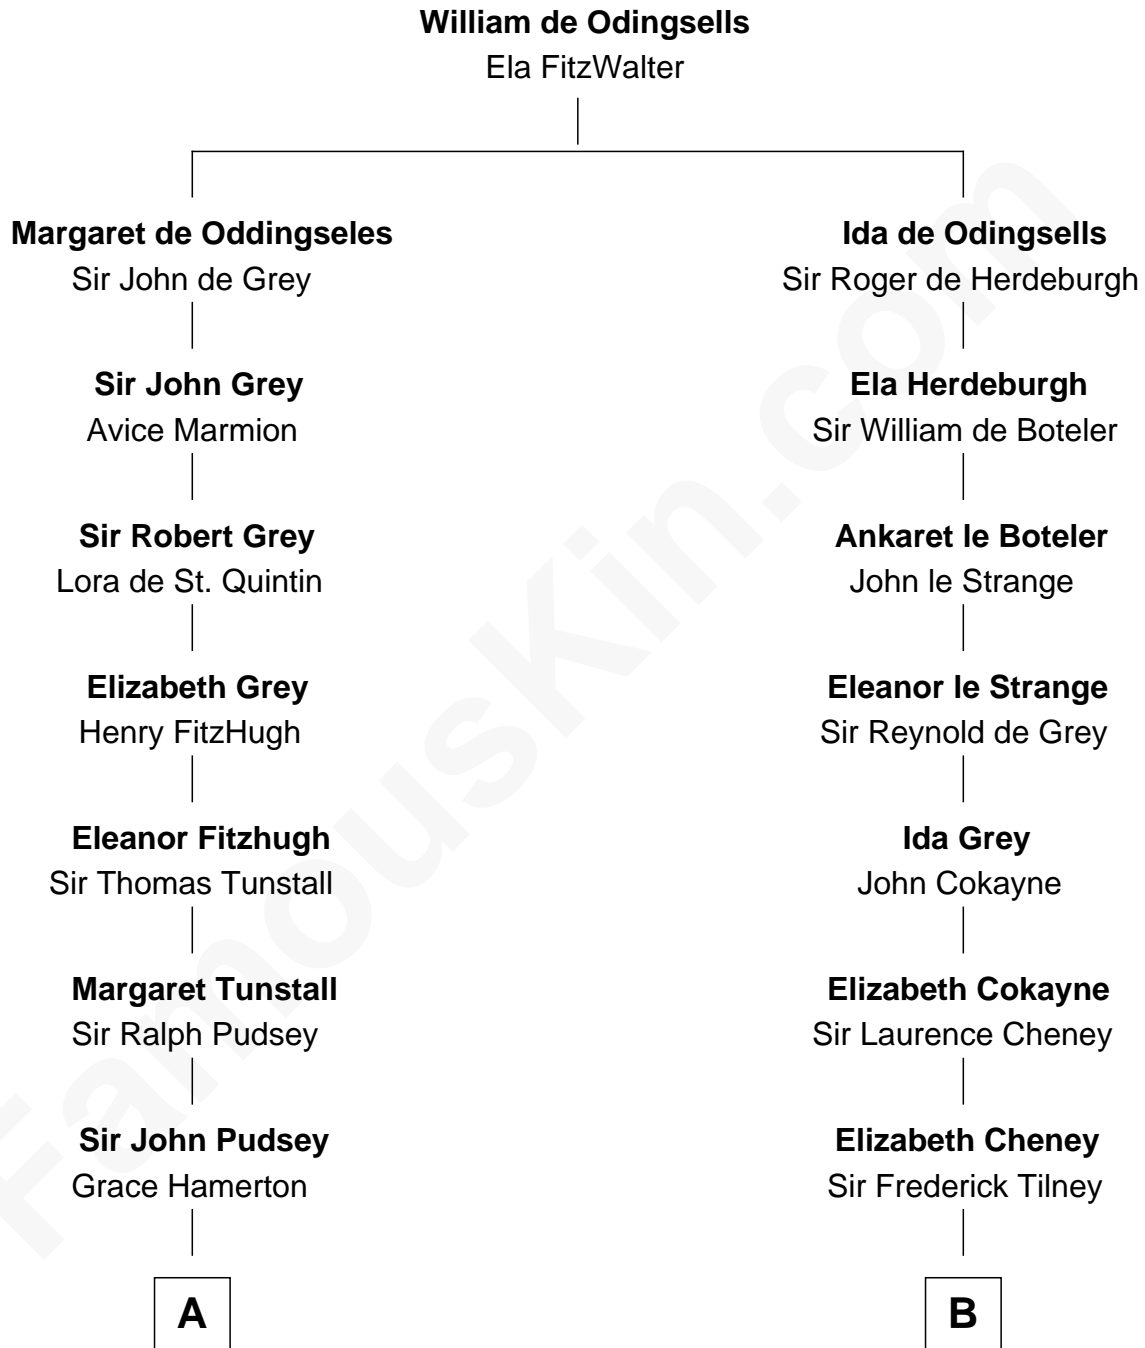

FamousKin.com

Relationship Chart of

Fitzhugh Lee

40th Governor of Virginia

20th cousin 1 time removed of

John D. Rockefeller

Founder of the Standard Oil Company

C

Col. Henry Lee

Lucy Grymes

Maj. Gen. Henry Lee

Anne Hill Carter

Sydney Smith Lee

Anna Maria Mason

Fitzhugh Lee

40th Governor of Virginia

D

Solomon Avery

Hannah Punderson

Miles Avery

Malinda Pixley

Lucy Avery

Godfrey Lewis Rockefeller

William Avery Rockefeller