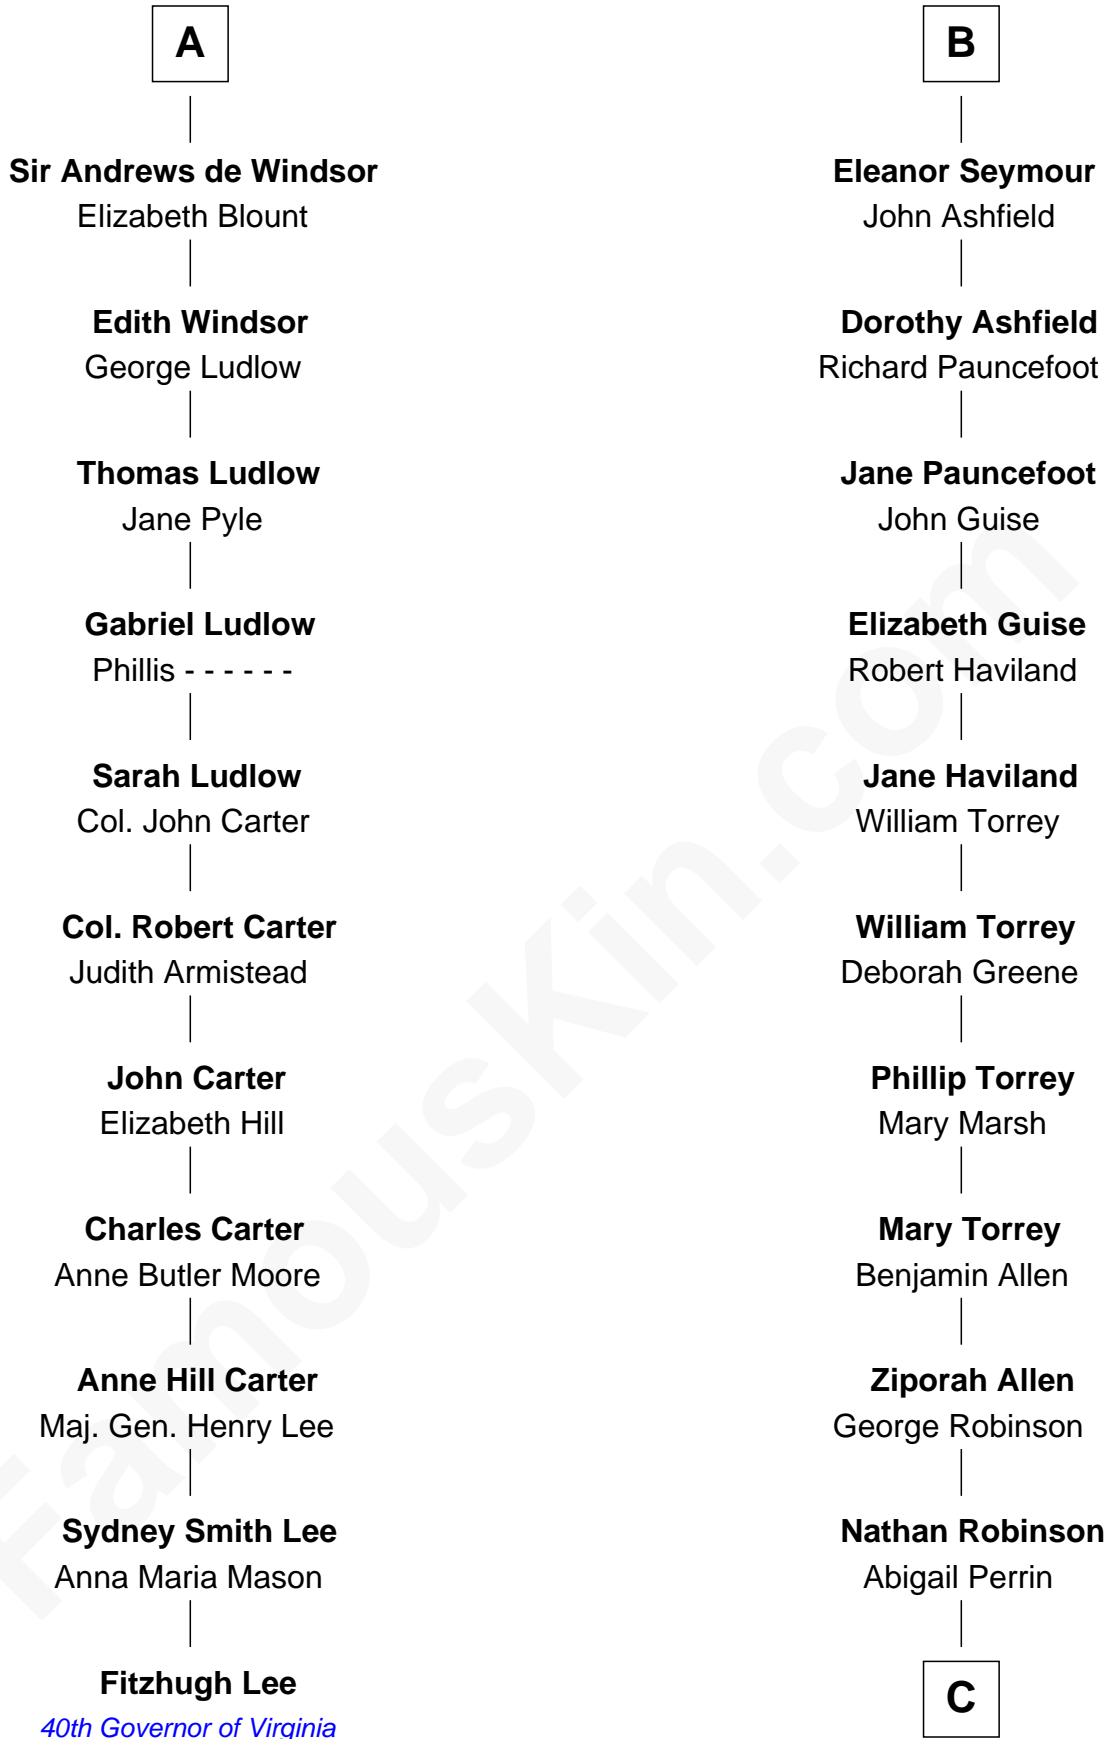

FamousKin.com Relationship Chart of

Fitzhugh Lee

40th Governor of Virginia

17th cousin 4 times removed of

Raquel Welch

Movie Actress

Sir Hugh de Courtenay

Eleanor le Despencer

John St. John

Margaret St. John

John de Beauchamp

Cecily de Beauchamp

Sir Roger de Seymour

Sir William de Seymour

Margaret de Brockbury

Sir Roger Seymour

Maud Sturmy

Sir John Seymour

Isabel Williams

Humphrey Seymour

Elizabeth Winslow

B

C

Hannah Kent Robinson