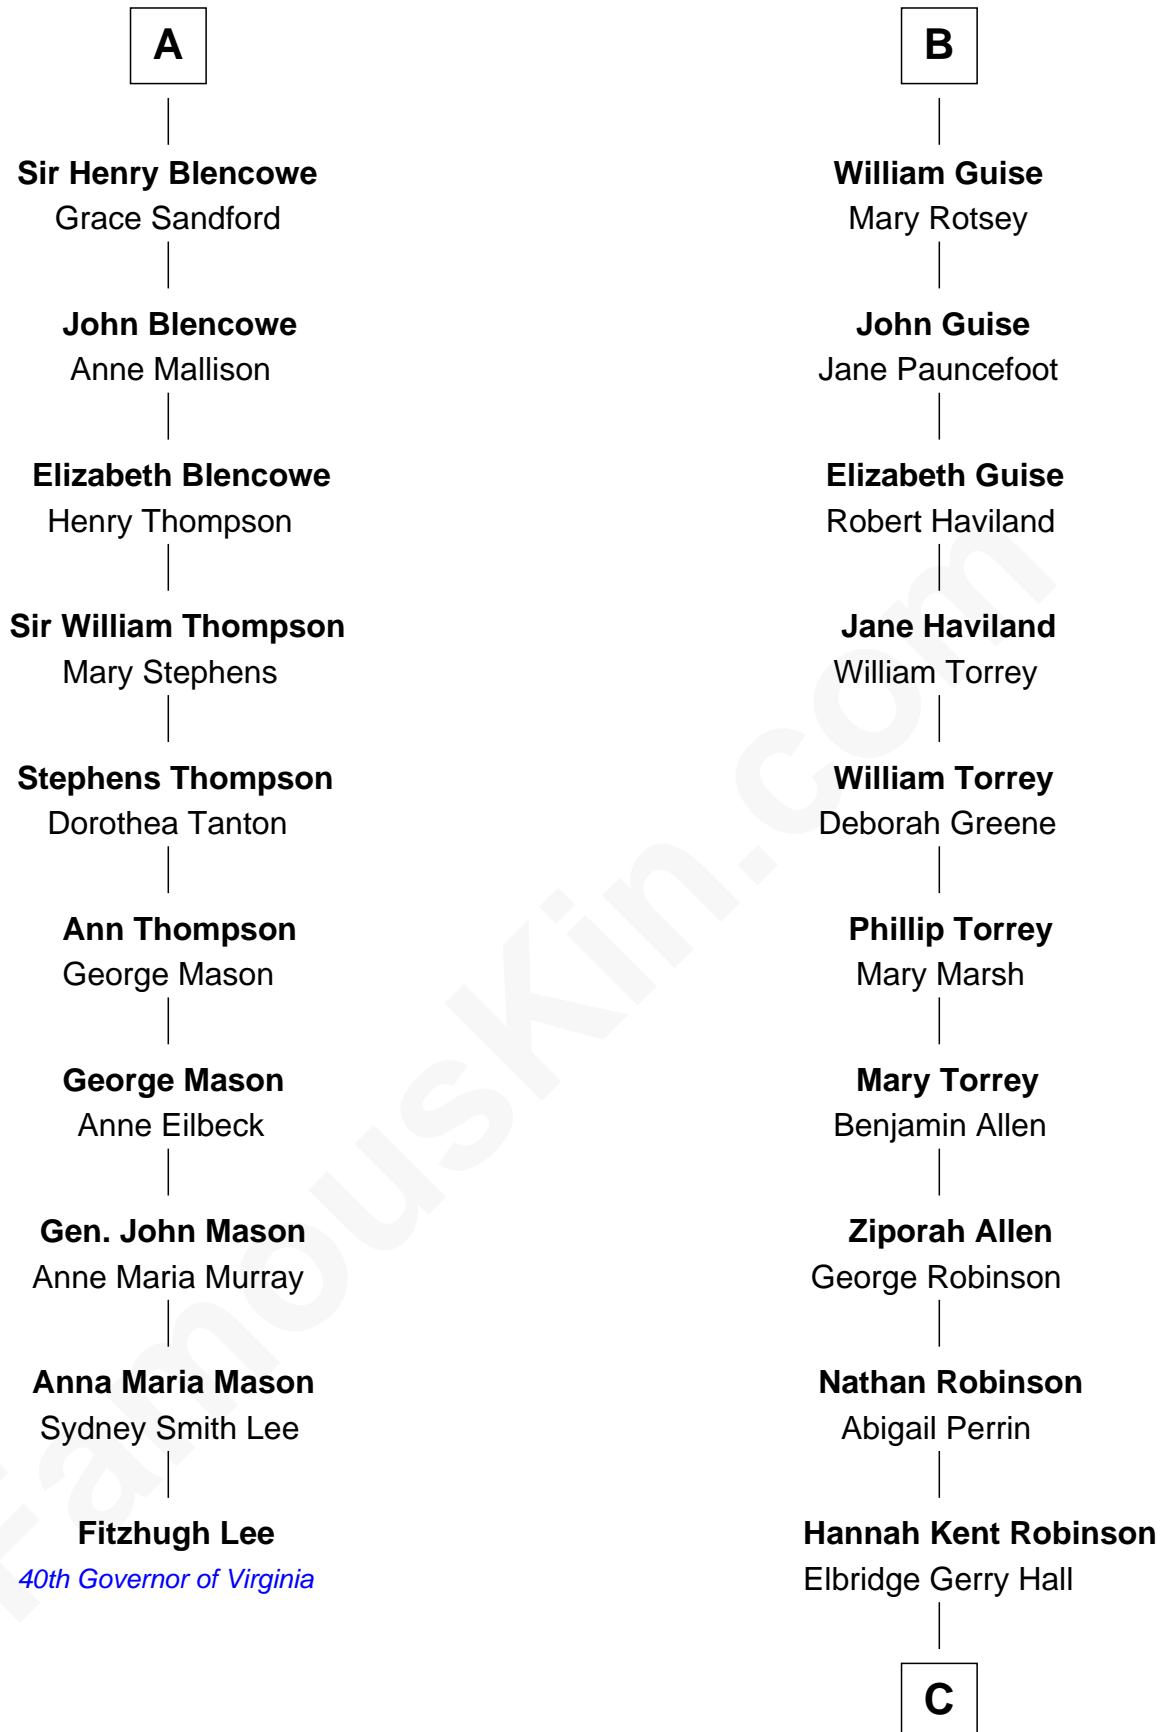

FamousKin.com Relationship Chart of

Fitzhugh Lee

40th Governor of Virginia

16th cousin 4 times removed of

Raquel Welch

Movie Actress

Sir Maurice de Berkeley

Eve la Zouche

Margaret - - - - -

Thomas Berkeley

Catherine Botetourte

Maurice Berkeley

Johanna Denham

Maurice Berkeley

Ellen Montfort

Sir William Berkeley

Anne Stafford

Anne Berkeley

Sir John Guise

John Guise

Tacy Grey

B

C

Justin Smith Hall
Sarah Mehitable Stanford

Emery Stanford Hall
Clara Louise Adams

Josephine Sarah Hall
Armando Carlos Tejada

Raquel Welch
aka Raquel Welch