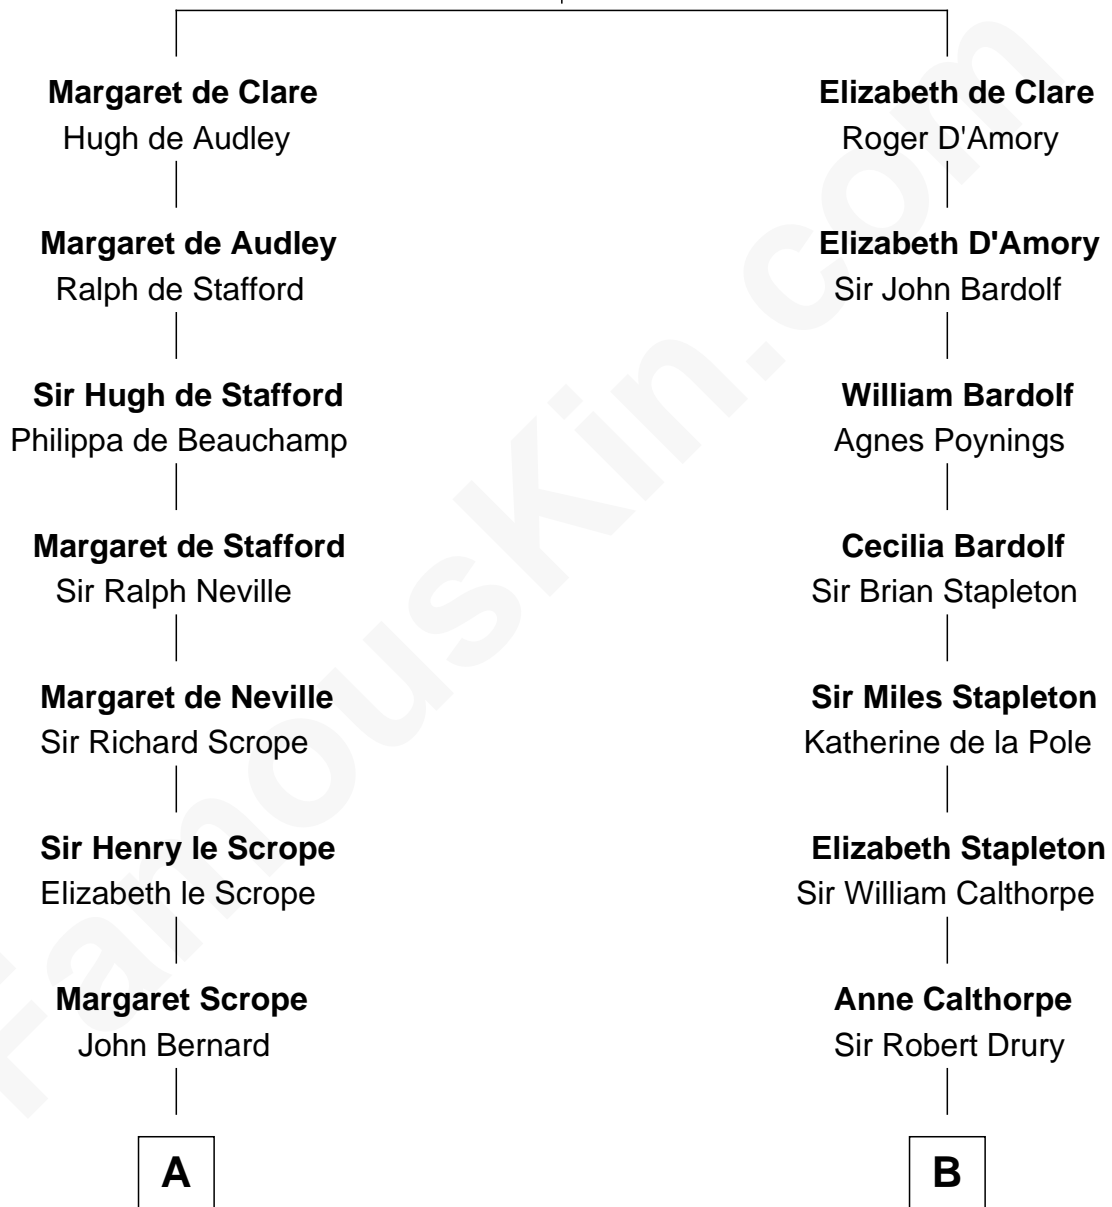

## Relationship Chart of

### Fitzhugh Lee

40th Governor of Virginia

18th cousin 2 times removed of

### Jesse James

Outlaw, Bank Robber, Murderer

**Sir Gilbert de Clare**

Joan of Acre

**C**

**Sydney Smith Lee**  
Anna Maria Mason

**Fitzhugh Lee**  
*40th Governor of Virginia*

**D**

**Anthony Lindsay**  
Ailsey Cole

**Sarah Lindsay**  
James Cole

**Zerelda Elizabeth Cole**  
Robert Sallee James

**Jesse James**  
*Outlaw, Bank Robber, Murderer*

FamousKin.com