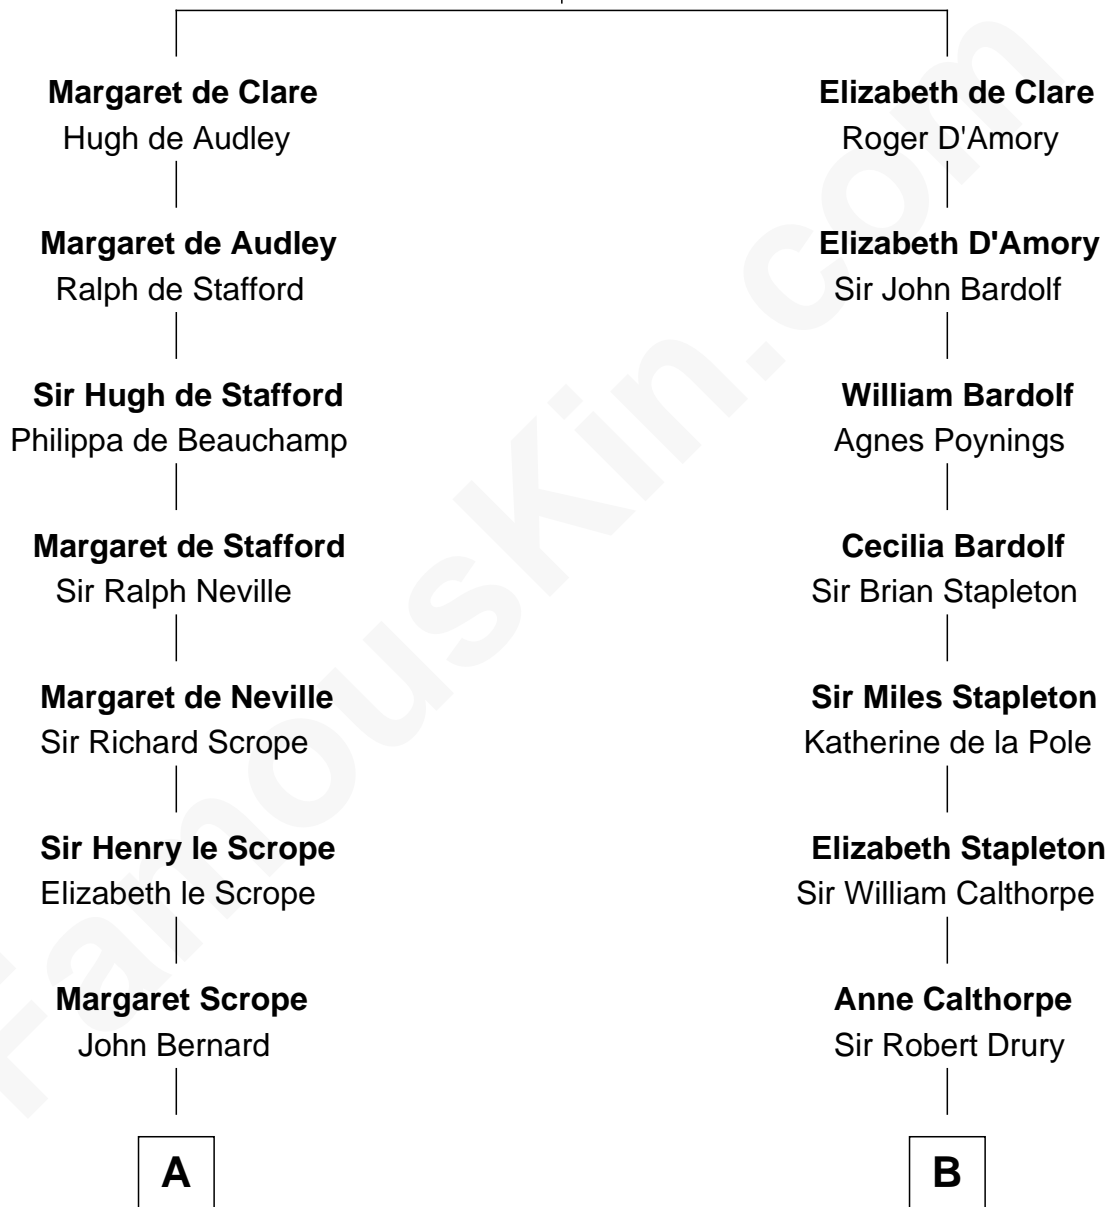

## Relationship Chart of

### Fitzhugh Lee

40th Governor of Virginia

18th cousin 2 times removed of

**Vachel Lindsay**  
American Poet

**Sir Gilbert de Clare**  
Joan of Acre

**C**

**Sydney Smith Lee**  
Anna Maria Mason

**Fitzhugh Lee**  
*40th Governor of Virginia*

**D**

**Vachel Lindsay**  
Mary Anna Quisenberry

**Nicholas Lindsay**  
Martha Ann Cane

**Vachel Thomas Lindsay**  
Katherine Frazee

**Vachel Lindsay**  
*American Poet*

FamousKin.com