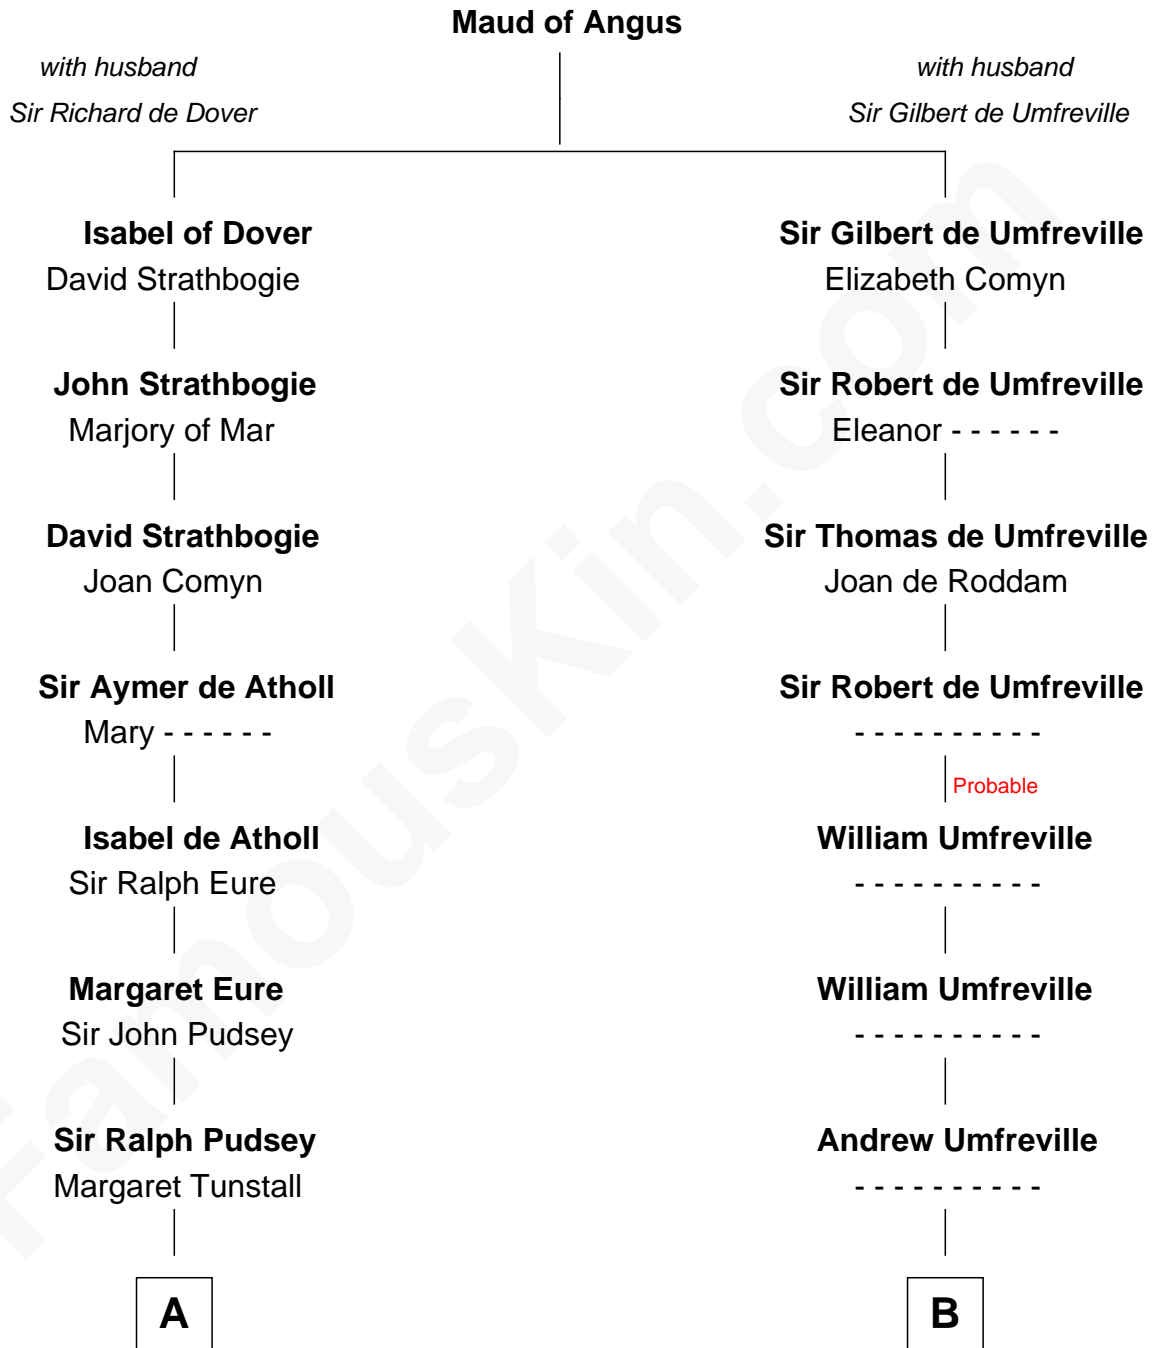

FamousKin.com

Relationship Chart of

Fitzhugh Lee

40th Governor of Virginia

17th cousin 4 times removed of

Helen (Herron) Taft

First Lady of President William H. Taft

C

Henry Lee
Mary Bland

Col. Henry Lee
Lucy Grymes

Maj. Gen. Henry Lee
Anne Hill Carter

Sydney Smith Lee
Anna Maria Mason

Fitzhugh Lee
40th Governor of Virginia

FamousKin.com