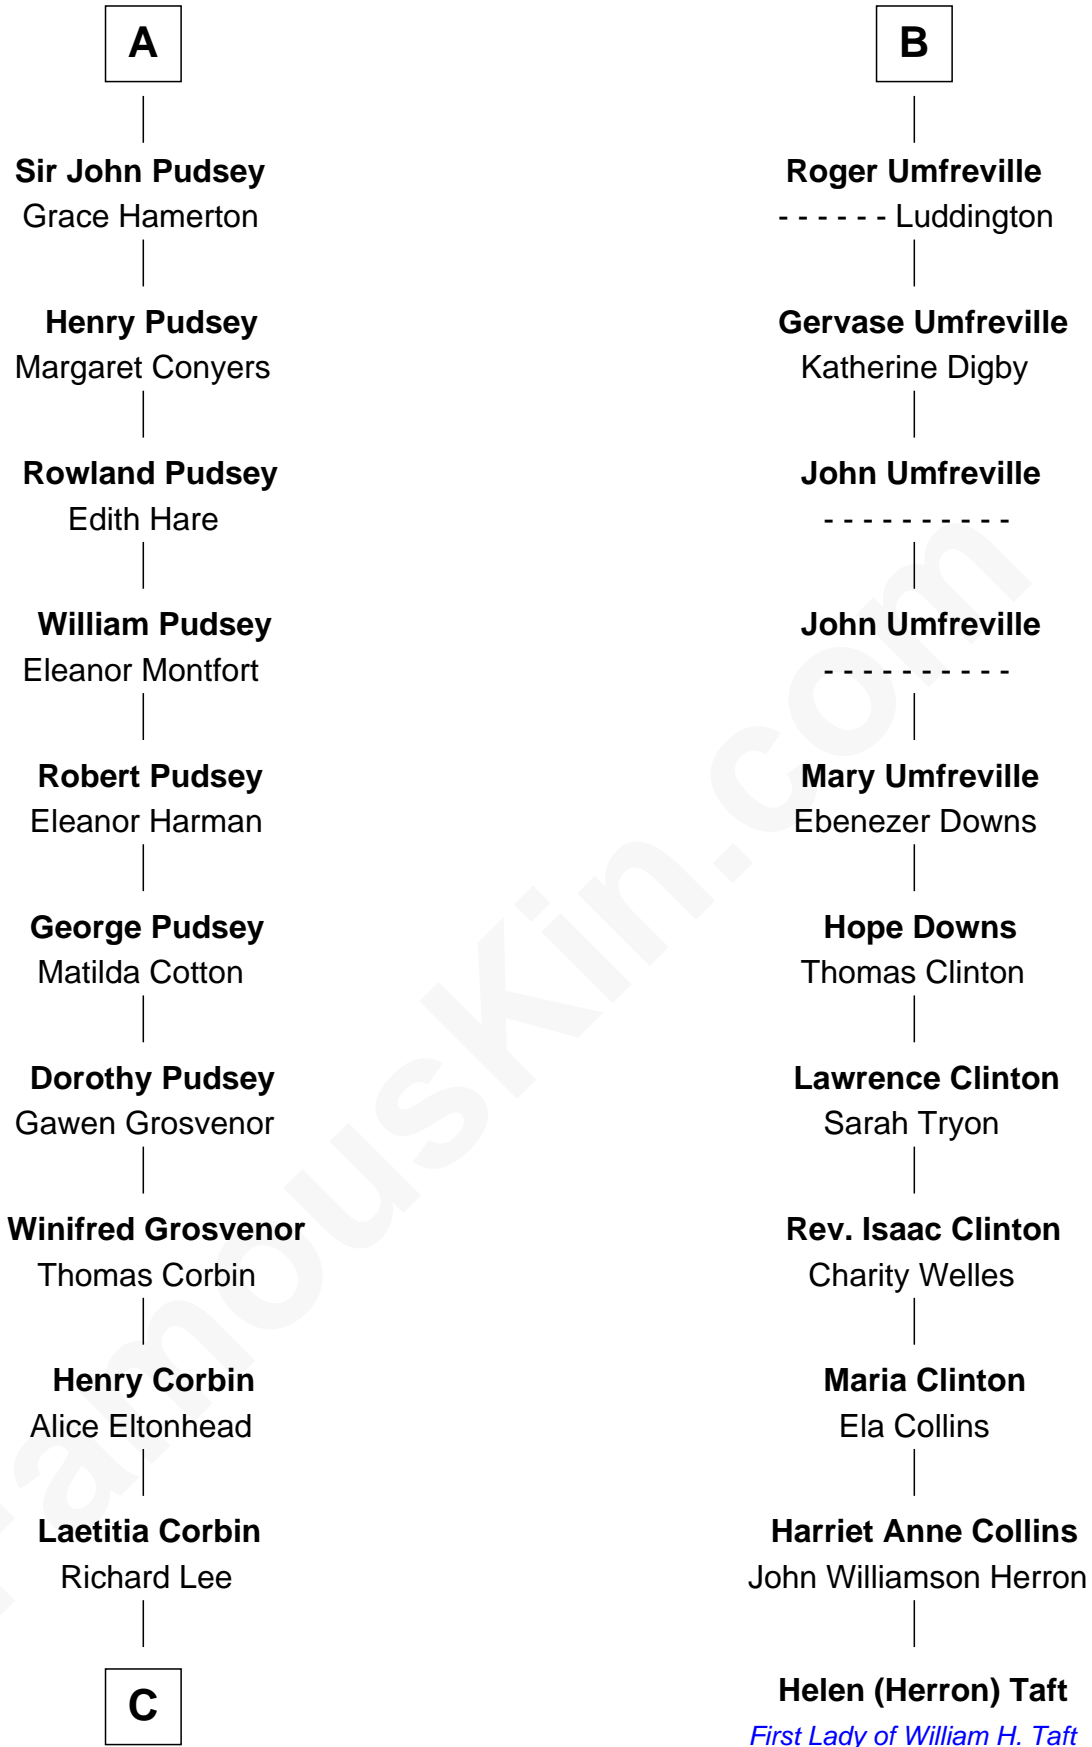

FamousKin.com

Relationship Chart of

Fitzhugh Lee

40th Governor of Virginia

17th cousin 4 times removed of

Helen (Herron) Taft

First Lady of President William H. Taft

C

Henry Lee
Mary Bland

Col. Henry Lee
Lucy Grymes

Maj. Gen. Henry Lee
Anne Hill Carter

Sydney Smith Lee
Anna Maria Mason

Fitzhugh Lee
40th Governor of Virginia

FamousKin.com