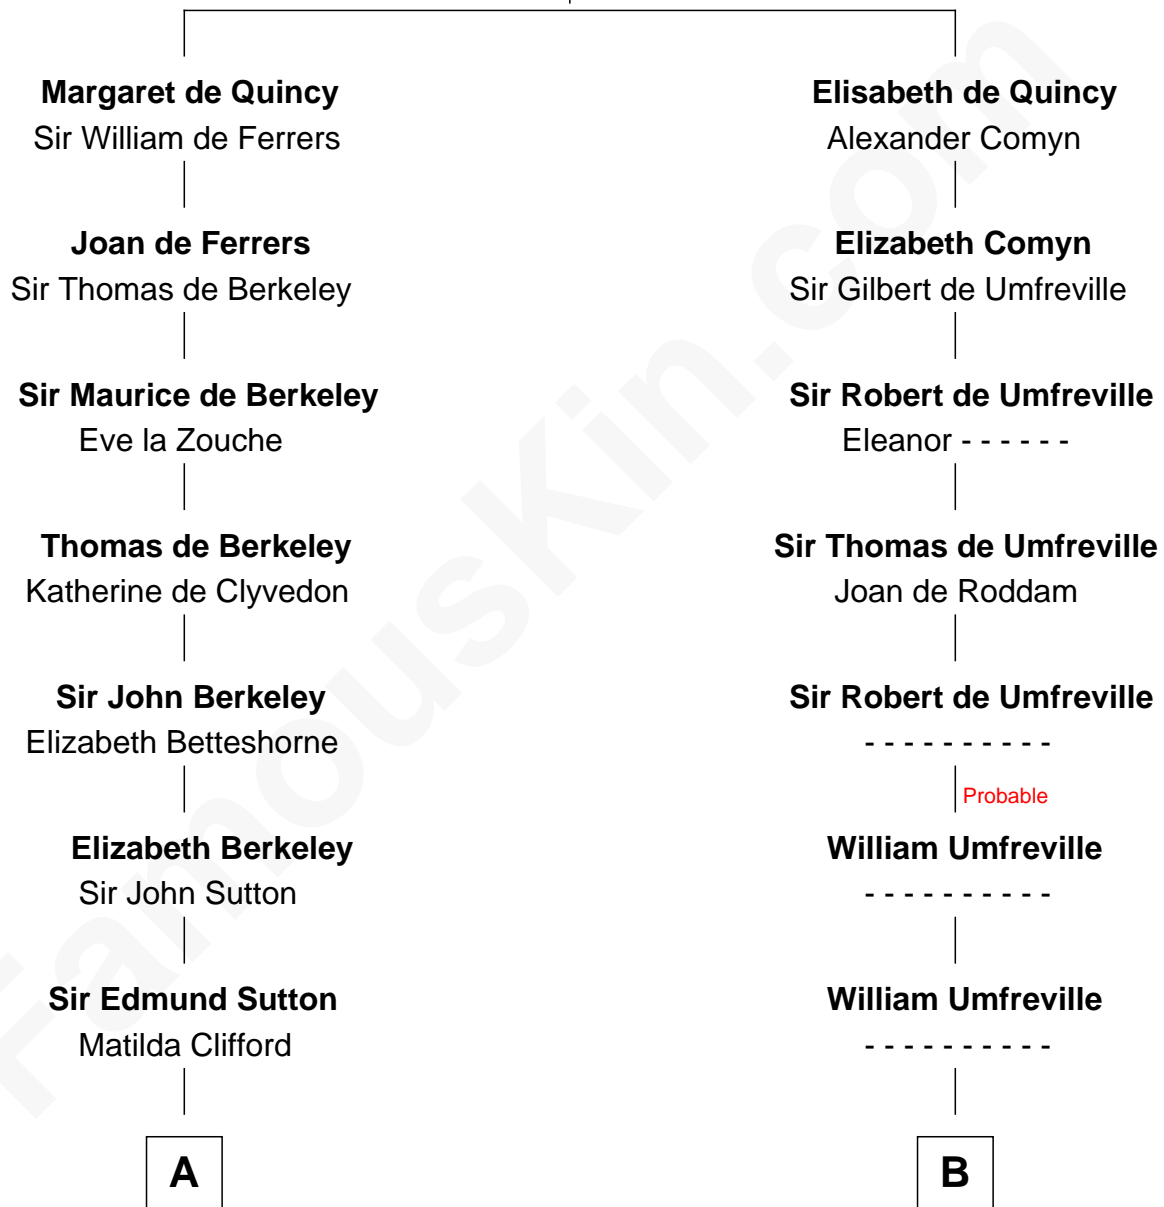

## Relationship Chart of

### Fitzhugh Lee

40th Governor of Virginia

18th cousin 1 time removed of

### Helen (Herron) Taft

First Lady of President William H. Taft

**Sir Roger de Quincy**  
Helen of Galloway

**C**

**Gen. John Mason**  
Anne Maria Murray

**Anna Maria Mason**  
Sydney Smith Lee

**Fitzhugh Lee**  
*40th Governor of Virginia*