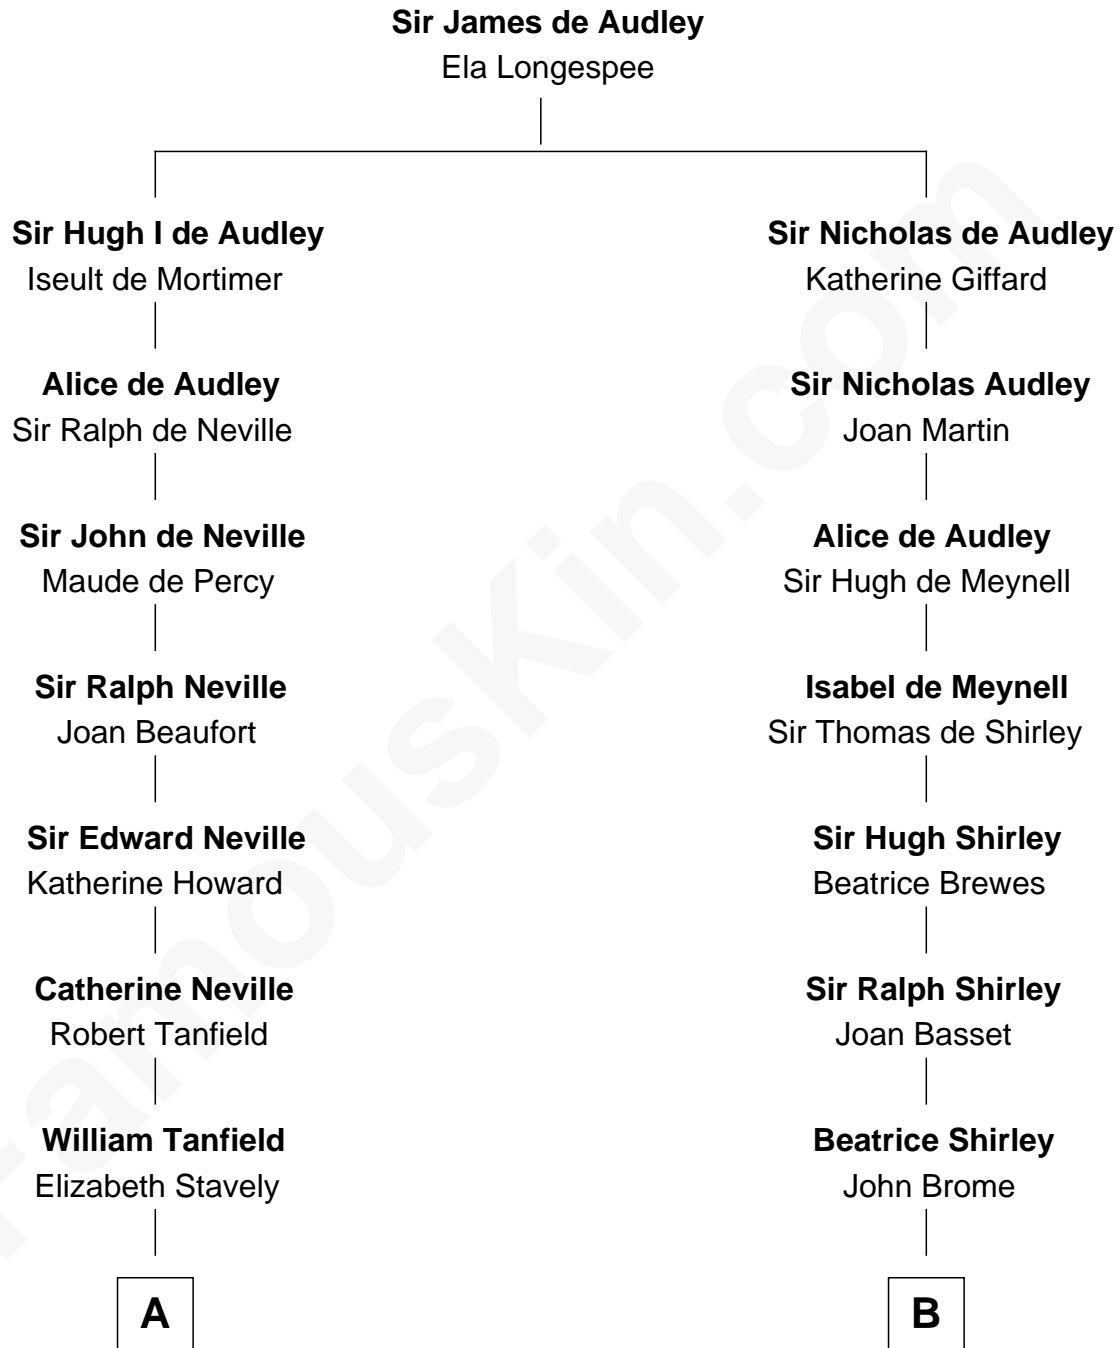

FamousKin.com

Relationship Chart of

Fitzhugh Lee

40th Governor of Virginia

18th cousin 2 times removed of

Helen (Herron) Taft

First Lady of President William H. Taft

C

Sydney Smith Lee
Anna Maria Mason

Fitzhugh Lee
40th Governor of Virginia

D

Charity Welles
Rev. Isaac Clinton

Maria Clinton
Ela Collins

Harriet Anne Collins
John Williamson Herron

Helen (Herron) Taft
First Lady of William H. Taft