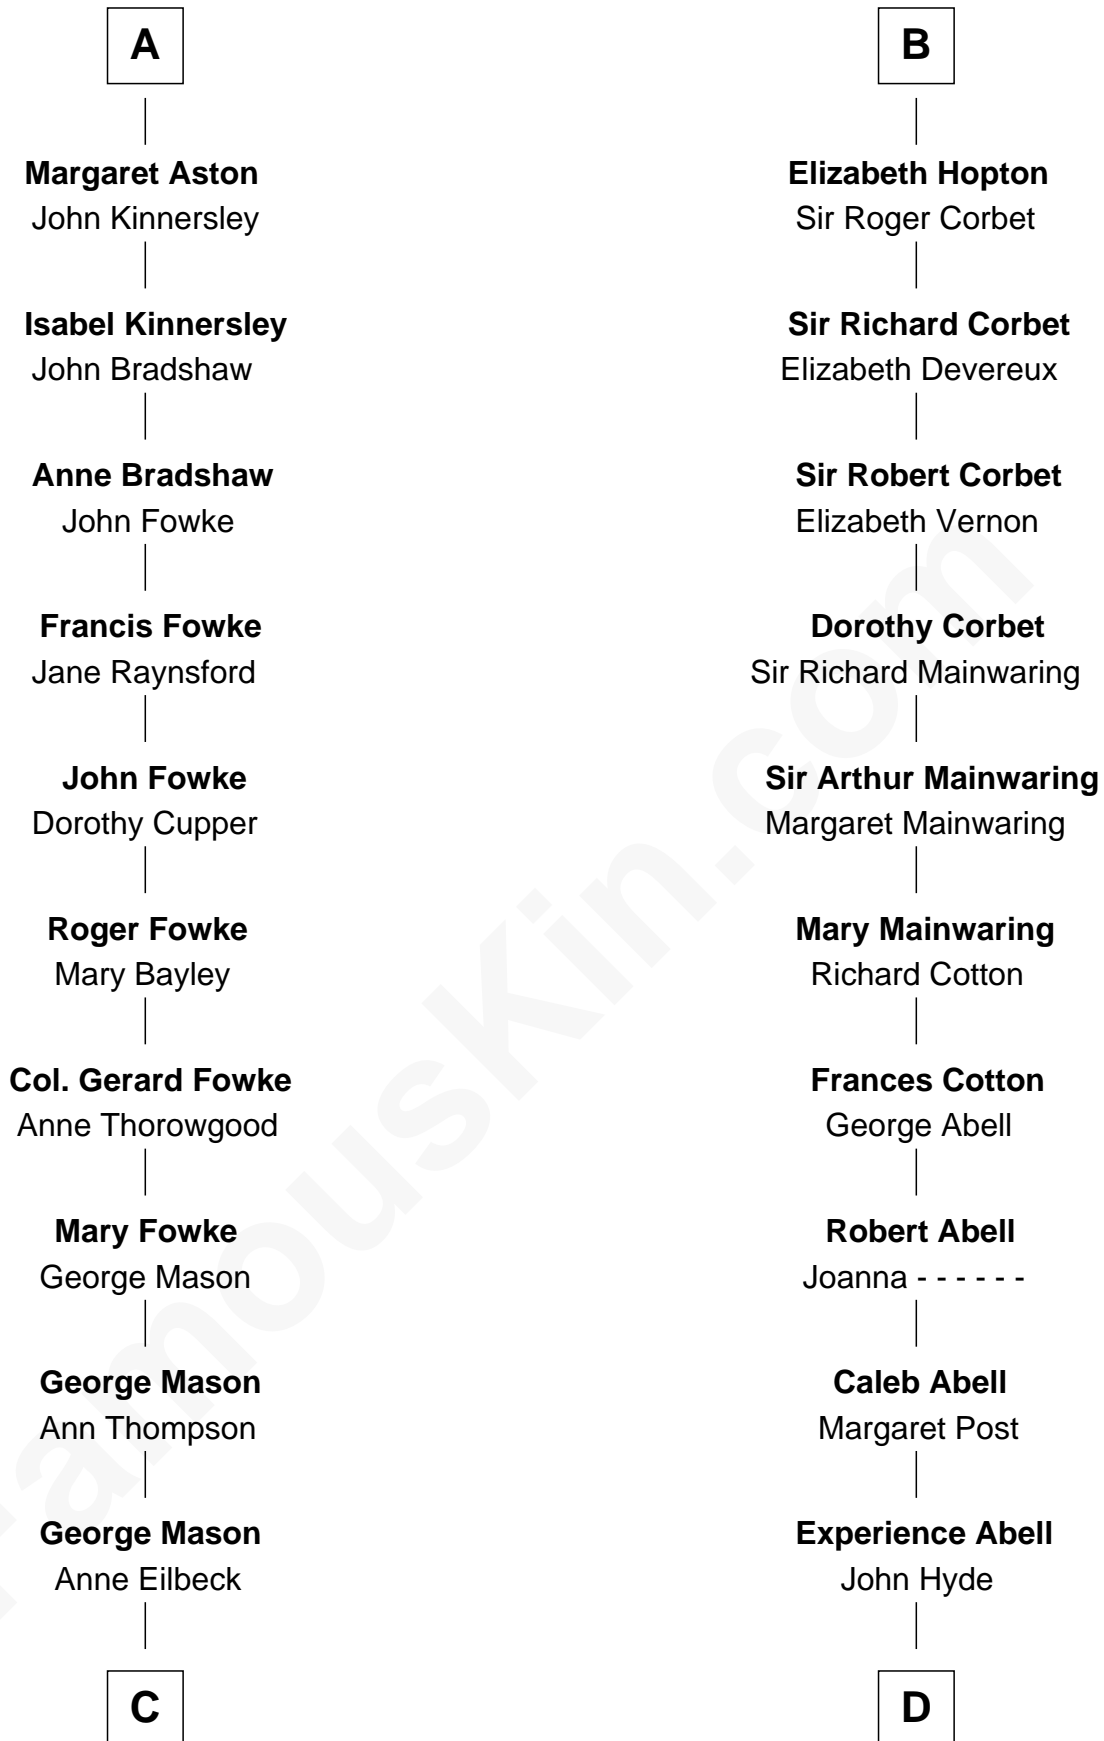

FamousKin.com

Relationship Chart of

Fitzhugh Lee

40th Governor of Virginia

19th cousin 2 times removed of

Grover Cleveland

22nd and 24th U.S. President

C

Gen. John Mason
Anne Maria Murray

Anna Maria Mason
Sydney Smith Lee

Fitzhugh Lee
40th Governor of Virginia

D

James Hyde
Sarah Marshall

Abiah Hyde
Aaron Cleveland

William Cleveland
Margaret Falley

Rev. Richard Falley Cleveland
Ann Neal

Grover Cleveland
22nd and 24th U.S. President

FamousKin.com