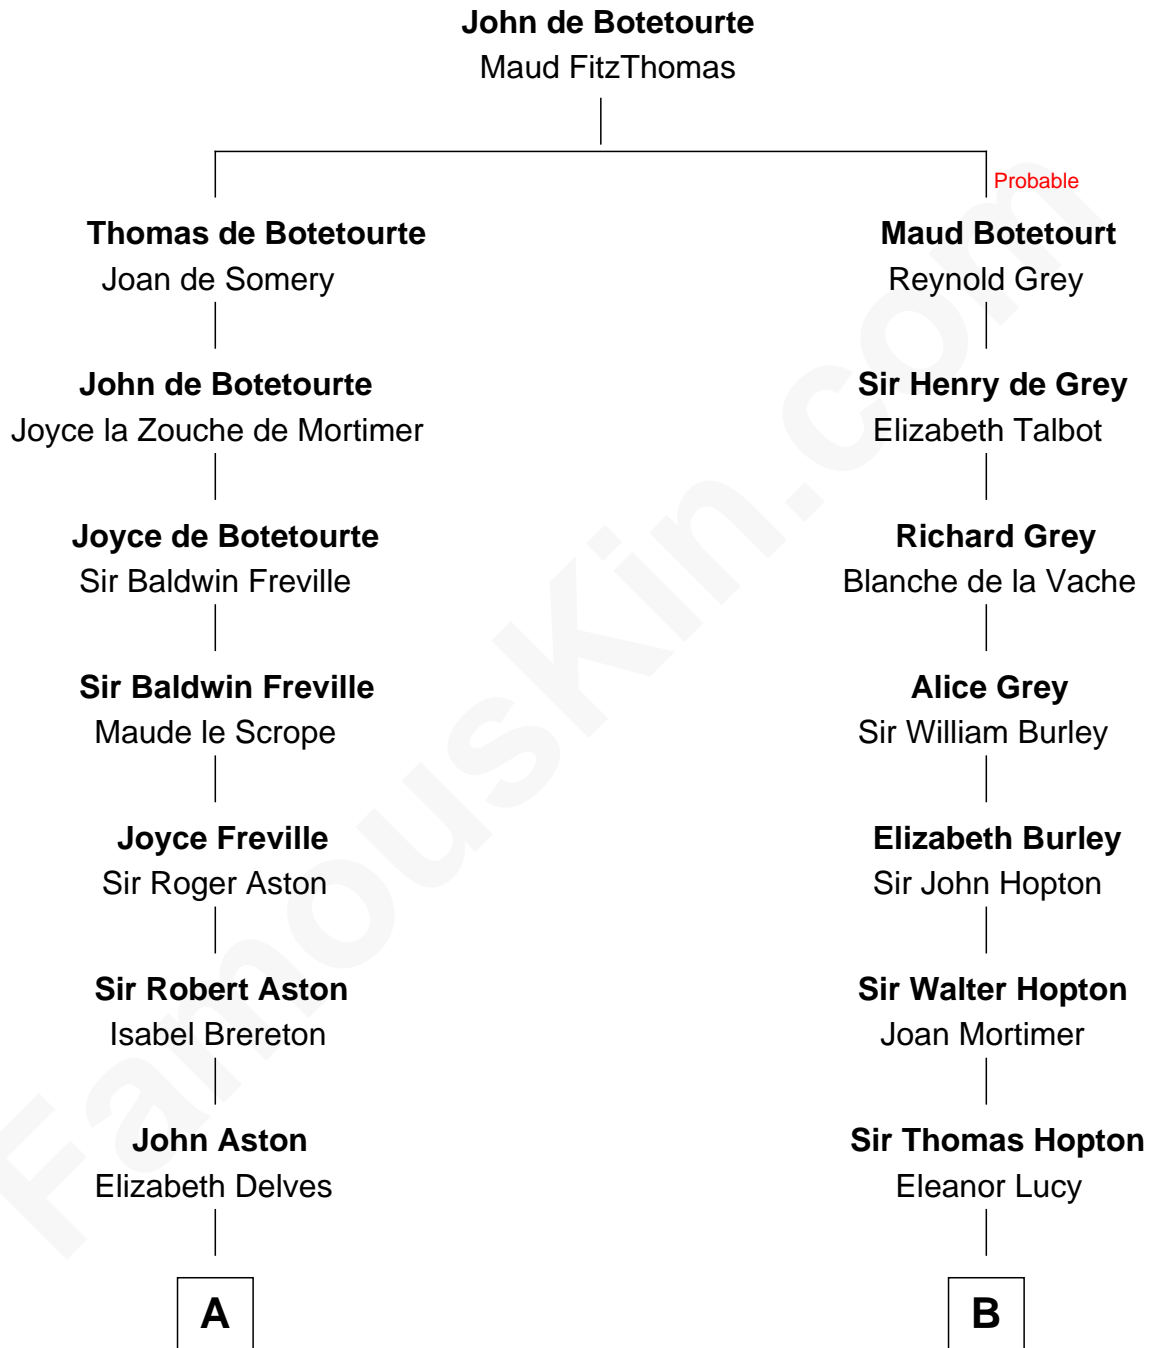

FamousKin.com

Relationship Chart of

Fitzhugh Lee

40th Governor of Virginia

19th cousin 2 times removed of

Grover Cleveland

22nd and 24th U.S. President

C

Gen. John Mason
Anne Maria Murray

Anna Maria Mason
Sydney Smith Lee

Fitzhugh Lee
40th Governor of Virginia

D

James Hyde
Sarah Marshall

Abiah Hyde
Aaron Cleveland

William Cleveland
Margaret Falley

Rev. Richard Falley Cleveland
Ann Neal

Grover Cleveland
22nd and 24th U.S. President

FamousKin.com