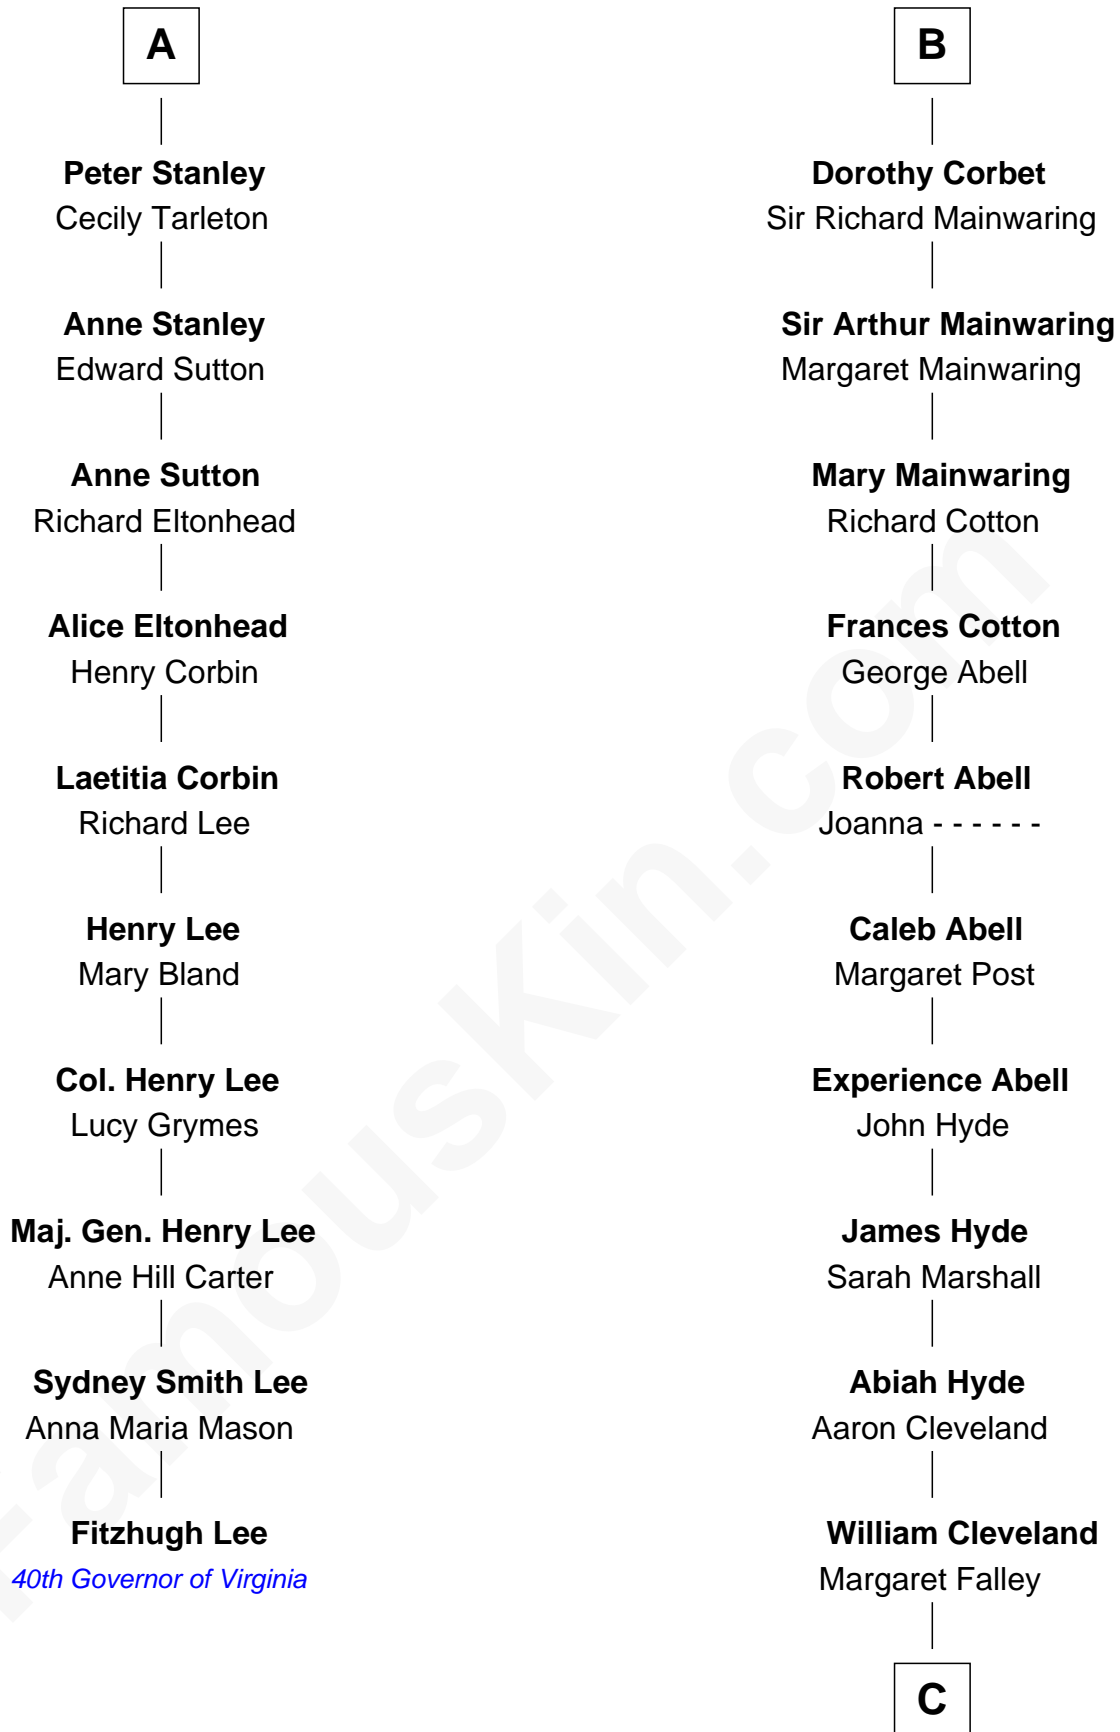

FamousKin.com

Relationship Chart of

Fitzhugh Lee

40th Governor of Virginia

16th cousin 2 times removed of

Grover Cleveland

22nd and 24th U.S. President

FamousKin.com