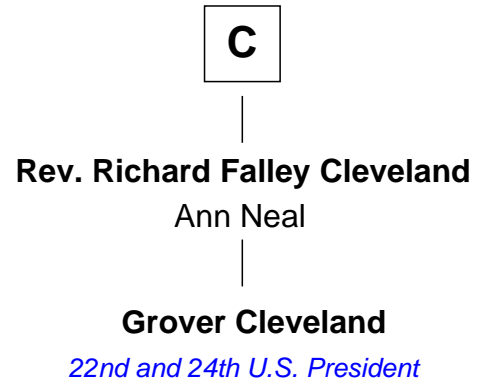

FamousKin.com

Relationship Chart of

Fitzhugh Lee

40th Governor of Virginia

16th cousin 2 times removed of

Grover Cleveland

22nd and 24th U.S. President

FamousKin.com